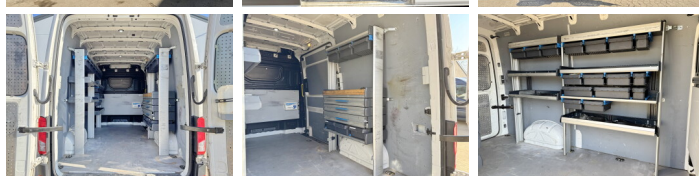

Descrição

Available from stock at Boss Machinery! This 2019 Volkswagen Crafter 140pk has 226739 kilometers. The total weight of this Volkswagen Crafter 140pk is 2150 KG and the dimensions are 6.15 x 2.04 x 2.55 M. Furthermore, this Volkswagen Crafter 140pk is equipped with Power Steering, Bluetooth, Parking sensors, Radio, Camera, Navigation, Tow Bar, Airco, Electrical Mirrors, AdBlue, Carplay, Cruise Control. Would you like more information or would you like to test the Volkswagen Crafter 140pk with us? Let us know.

Maten / Gewichten

Capacidade máxima de carga 1350
Wheel base (cm) 364
Peso 2150
GVW 3500
Dimensões C*L*A 6.15 x 2.04 x 2.55
GCW 6000

Technische informatie

Brakes Disc brakes
Suspension Parabolic
Configurações de drive Front Axle