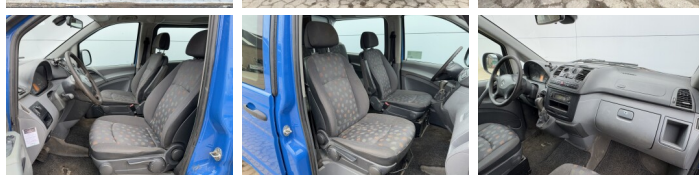

Mercedes-Benz

Mercedes-Benz Vito 111

BOSS
MACHINERY

€ 4.250excl.

Ano **2008**
Número de referência **BV000109**
Quilometragem **286.071**

Algemeen

Tipo **Vito 111**
Localização **Veldhoven, Netherlands**
Total seats **5**
Doors **4**
1st registration **10-04-2008**
Transmission **Automaat**
Chassis number **WDF63960313407497**

Descrição

Available from stock at Boss Machinery! This 2008 Mercedes-Benz Vito 111 has 286071 kilometers. The total weight of this Mercedes-Benz Vito 111 is 1745 KG and the dimensions are 5.00 x 1.91 x 1.83 M. Furthermore, this Mercedes-Benz Vito 111 is equipped with Bluetooth, Climate Control, Tow Bar, Radio, Power Steering, Airco, Electrical Mirrors, Lashing Rings. Would you like more information or would you like to test the Mercedes-Benz Vito 111 with us? Let us know.

Maten / Gewichten

GVW **2770**
Capacidade máxima de carga **1025**
Peso **1745**
Wheel base (cm) **320**
Dimensões C*L*A **5.00 x 1.91 x 1.83**

Technische informatie

Brakes **Disc brakes**
Suspension **Spring**
Configurações de drive **Rear Axle**

Motor informatie

Fuel **Diesel**
Engine Capacity (cc) **2148**
Engine power (hp) **116**
Emission **Euro 4**