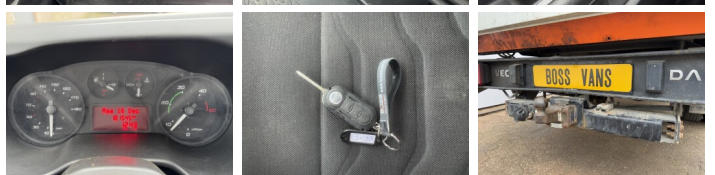

Iveco

Iveco Daily 35C15

€ 15.500excl.

Ano **2016**
Número de referência **BV000088**
Quilometragem **181.545**

Algemeen

Tipo **Daily 35C15**
Localização **Veldhoven, Netherlands**
1st registration **01-01-2016**
Doors **2**
Transmission **Manual**
Total seats **2**
Chassis number **ZCFC535A90D566001**

Descrição

Available from stock at Boss Machinery! This 2016 Iveco Daily 35C15 has 181545 kilometers. The total weight of this Iveco Daily 35C15 is 2510 KG and the dimensions are 5.40 x 2.13 x 2.42 M. Furthermore, this Iveco Daily 35C15 is equipped with Taillift, Tow Bar, Radio, Air Suspension Seat, Tachograaf, Bluetooth. Would you like more information or would you like to test the Iveco Daily 35C15 with us? Let us know.

Maten / Gewichten

Wheel base (cm) **375**
Peso **2510**
GVW **3500**
Dimensões C*L*A **5.40 x 2.13 x 2.42**
Length Plateau **130 cm**
Capacidade máxima de carga **990**

Technische informatie

Brakes **Disc brakes**
Suspension **Parabolic**
Configurações de drive **Rear Axle**

Motor informatie

Engine power (hp) **150**
Engine Capacity (cc) **2287**
Fuel **Diesel**
Emission **Euro 6**
Cilindros **4**

BOSS

MACHINERY