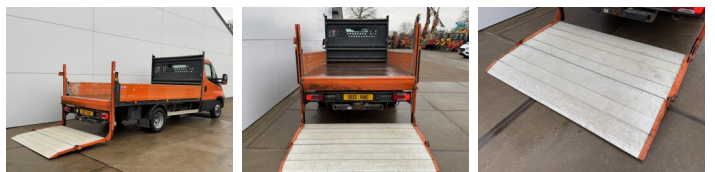

Iveco

Iveco Daily 35C15

€ 15.500excl.

Ano **2016**
Número de referência **BV000088**
Quilometragem **181.545**

Algemeen

Tipo **Daily 35C15**
Localização **Veldhoven, Netherlands**
1st registration **01-01-2016**
Doors **2**
Transmission **Manual**
Total seats **2**
Chassis number **ZCFC535A90D566001**

Descrição

Available from stock at Boss Machinery! This 2016 Iveco Daily 35C15 has 181545 kilometers. The total weight of this Iveco Daily 35C15 is 2510 KG and the dimensions are 5.40 x 2.13 x 2.42 M. Furthermore, this Iveco Daily 35C15 is equipped with Taillift, Tow Bar, Radio, Air Suspension Seat, Tachograaf, Bluetooth. Would you like more information or would you like to test the Iveco Daily 35C15 with us? Let us know.

Maten / Gewichten

Wheel base (cm) **375**
Peso **2510**
GVW **3500**
Dimensões C*L*A **5.40 x 2.13 x 2.42**
Length Plateau **130 cm**
Capacidade máxima de carga **990**

Technische informatie

Brakes **Disc brakes**
Suspension **Parabolic**
Configurações de drive **Rear Axle**

Motor informatie

Engine power (hp) **150**
Engine Capacity (cc) **2287**
Fuel **Diesel**
Emission **Euro 6**
Cilindros **4**

BOSS

MACHINERY