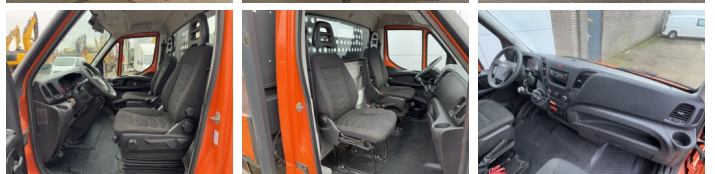

Iveco

Iveco Daily 35C15

€ 15.500excl.

Ano **2016**
Número de referência **BV000088**
Quilometragem **181.545**

Algemeen

Tipo **Daily 35C15**
Localização **Veldhoven, Netherlands**
1st registration **01-01-2016**
Doors **2**
Transmission **Manual**
Total seats **2**
Chassis number **ZCFC535A90D566001**

Descrição

Available from stock at Boss Machinery! This 2016 Iveco Daily 35C15 has 181545 kilometers. The total weight of this Iveco Daily 35C15 is 2510 KG and the dimensions are 5.40 x 2.13 x 2.42 M. Furthermore, this Iveco Daily 35C15 is equipped with Taillift, Tow Bar, Radio, Air Suspension Seat, Tachograaf, Bluetooth. Would you like more information or would you like to test the Iveco Daily 35C15 with us? Let us know.

Maten / Gewichten

Wheel base (cm) **375**
Peso **2510**
GVW **3500**
Dimensões C*L*A **5.40 x 2.13 x 2.42**
Length Plateau **130 cm**
Capacidade máxima de carga **990**

Technische informatie

Brakes **Disc brakes**
Suspension **Parabolic**
Configurações de drive **Rear Axle**

Motor informatie

Engine power (hp) **150**
Engine Capacity (cc) **2287**
Fuel **Diesel**
Emission **Euro 6**
Cilindros **4**

BOSS

MACHINERY