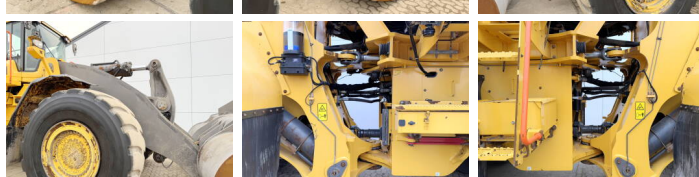

Opis

Available at Boss Machinery! This Volvo L350H Wheel Loader from 2019 has an engine power of 395 kW and counts 12160 operational hours. Always worked in The Netherlands. The total weight of this Volvo L350H is 56300 kg and the dimensions are 11.60 x 3.90 x 4.11. Furthermore, this L350H is equipped with Pressurised Cabin, Bluetooth, Heated Seat, Airco, Beacon, Radio, CDC Steering, AdBlue, Centralne smarowanie. The Volvo Wheel Loader also has a CE marking. Do you want more information or do you want to try the Volvo L350H at our yard? Please let us know.

Maten / Gewichten

Wymiary D*S*W **11.60 x 3.90 x 4.11**
Waga **56300**

Technische informatie

Konfiguracje dysków **4x4**

Motor informatie

Marka silnika **Volvo**
Model silnika **D16J**
Cylindry **6**
Turbo
Wydajno?? w kW **395**

Banden / Rupsen

20% 20%
10% 10%

875/65R33
875/65R33

Opties

Pressurised Cabin

Bluetooth

Heated Seat

Airco