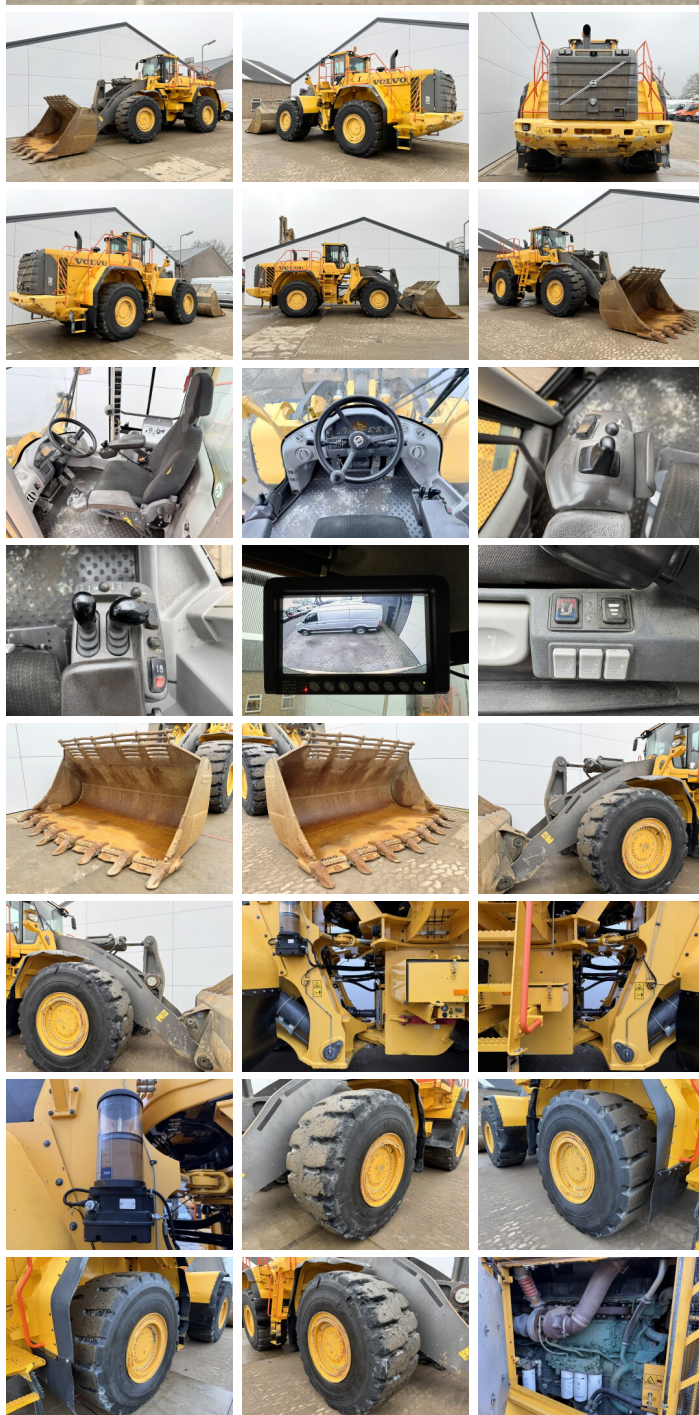

Volvo

Volvo L350F

BOSS
MACHINERY

€ 175.000 wy?czny podatek

Rok **2016**
Numer referencyjny **BM006503**
Godziny **12.671**

Algemeen

Typ **L350F**
Lokalizacja **Veldhoven, Netherlands**
Certificaat **CE**
Chassis nummer **VCEL350F00001840**

Opis

Available at Boss Machinery! This Volvo L350F Wheel Loader from 2016 has an engine power of 397 kW and counts 12671 operational hours. The total weight of this Volvo L350F is 56300 kg and the dimensions are 11.90 x 3.95 x 4.17. Furthermore, this L350F is equipped with Climate Control, Bluetooth, Air Suspension Seat, Heated Mirrors, Camera, Beacon, Radio, AdBlue, Electrical Mirrors, Airco, Heated Seat, Centralne smarowanie, Zawieszenie Boom. The Volvo Wheel Loader also has a CE marking. Do you want more information or do you want to try the Volvo L350F at our yard? Please let us know.

Maten / Gewichten

Wymiary D*S*W **11.90 x 3.95 x 4.17**
Waga **56300**

Technische informatie

Konfiguracje dysków **4x4**

Motor informatie

Marka silnika **Volvo**
Model silnika **D16E**
Cylindry **6**
Turbo
Wydajno?? w kW **397**