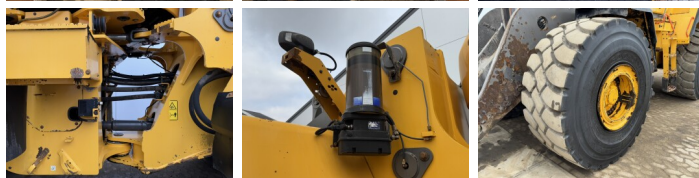

Opis

Available at Boss Machinery! This Volvo L220H Wheel Loader from 2019 has an engine power of 279 kW and counts 17438 operational hours. Always worked in The Netherlands. The total weight of this Volvo L220H is 35500 kg and the dimensions are 9.37 x 3.43 x 3.67. Furthermore, this L220H is equipped with Camera, Backup alarm, AdBlue, Heated Seat, Airco, Radio, Climate Control, Beacon, Air Suspension Seat, Pressurised Cabin, Centralne smarowanie, Zawieszenie Boom. The Volvo Wheel Loader also has a CE marking. Do you want more information or do you want to try the Volvo L220H at our yard? Please let us know.

Banden / Rupsen

50%	50%	29.5R25
50%	50%	29.5R25

Opties

Camera

Backup alarm

AdBlue

Heated Seat

Airco