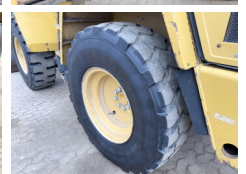

Caterpillar

Caterpillar IT14G

BOSS
MACHINERY

€ 24.500 wy??czny podatek

Rok **2011**
Numer referencyjny **BM006428**
Godziny **9.566**

Algemeen

Typ 914G / IT14G
Lokalizacja Veldhoven, Netherlands
Certificaat CE

Opis Available at Boss Machinery! This Caterpillar 914G / IT14G Wheel Loader from 2011 has an engine power of 72 kW and counts 9566 operational hours. The total weight of this Caterpillar 914G / IT14G is 8350 kg and the dimensions are 6.58 x 2.40 x 3.12. Furthermore, this 914G / IT14G is equipped with Radio, 3rd Function , Airco, Szybkoz??cze, Centralne smarowanie. The Caterpillar Wheel Loader also has a CE marking. Do you want more information or do you want to try the Caterpillar 914G / IT14G at our yard? Please let us know.

Maten / Gewichten

Wymiary D*S*W 6.58 x 2.40 x 3.12
Waga 8350

Technische informatie

Konfiguracje dysków 4x4

Motor informatie

Marka silnika Caterpillar
Model silnika C4.4
Cylindry 4
Turbo
Wydajno?? w kW 72

Banden / Rupsen

100% 100% 17.5R25
30% 30% 17.5R25

Opties

Radio

3rd Function

Airco

Szybkoz??cze

Centralne smarowanie