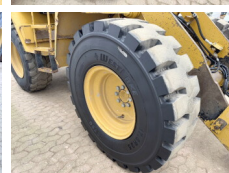

Caterpillar

Caterpillar IT14G

BOSS
MACHINERY

€ 24.500 wy??czny podatek

Rok **2011**
Numer referencyjny **BM006428**
Godziny **9.566**

Algemeen

Typ 914G / IT14G
Lokalizacja Veldhoven, Netherlands
Certificaat CE

Opis Available at Boss Machinery! This Caterpillar 914G / IT14G Wheel Loader from 2011 has an engine power of 72 kW and counts 9566 operational hours. The total weight of this Caterpillar 914G / IT14G is 8350 kg and the dimensions are 6.58 x 2.40 x 3.12. Furthermore, this 914G / IT14G is equipped with Radio, 3rd Function , Airco, Szybkoz??cze, Centralne smarowanie. The Caterpillar Wheel Loader also has a CE marking. Do you want more information or do you want to try the Caterpillar 914G / IT14G at our yard? Please let us know.

Maten / Gewichten

Wymiary D*S*W 6.58 x 2.40 x 3.12
Waga 8350

Technische informatie

Konfiguracje dysków 4x4

Motor informatie

Marka silnika Caterpillar
Model silnika C4.4
Cylindry 4
Turbo
Wydajno?? w kW 72

Banden / Rupsen

100% 100% 17.5R25
30% 30% 17.5R25

Opties

Radio

3rd Function

Airco

Szybkoz??cze

Centralne smarowanie