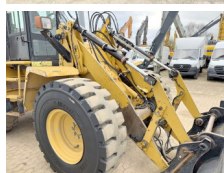

Caterpillar

Caterpillar IT14G

BOSS
MACHINERY

€ 24.500 wy??czny podatek

Rok **2011**
Numer referencyjny **BM006428**
Godziny **9.566**

Algemeen

Typ 914G / IT14G
Lokalizacja Veldhoven, Netherlands
Certificaat CE

Opis Available at Boss Machinery! This Caterpillar 914G / IT14G Wheel Loader from 2011 has an engine power of 72 kW and counts 9566 operational hours. The total weight of this Caterpillar 914G / IT14G is 8350 kg and the dimensions are 6.58 x 2.40 x 3.12. Furthermore, this 914G / IT14G is equipped with Radio, 3rd Function , Airco, Szybkoz??cze, Centralne smarowanie. The Caterpillar Wheel Loader also has a CE marking. Do you want more information or do you want to try the Caterpillar 914G / IT14G at our yard? Please let us know.

Maten / Gewichten

Wymiary D*S*W 6.58 x 2.40 x 3.12
Waga 8350

Technische informatie

Konfiguracje dysków 4x4

Motor informatie

Marka silnika Caterpillar
Model silnika C4.4
Cylindry 4
Turbo
Wydajno?? w kW 72

Banden / Rupsen

100% 100% 17.5R25
30% 30% 17.5R25

Opties

Radio

3rd Function

Airco

Szybkoz??cze

Centralne smarowanie