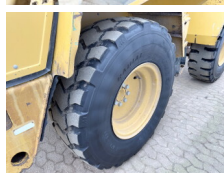

Opis Available at Boss Machinery! This Caterpillar 914G / IT14G Wheel Loader from 2011 has an engine power of 72 kW and counts 9566 operational hours. The total weight of this Caterpillar 914G / IT14G is 8350 kg and the dimensions are 6.58 x 2.40 x 3.12. Furthermore, this 914G / IT14G is equipped with Radio, 3rd Function , Airco, Szybkoz??cze, Centralne smarowanie. The Caterpillar Wheel Loader also has a CE marking. Do you want more information or do you want to try the Caterpillar 914G / IT14G at our yard? Please let us know.

Maten / Gewichten

Wymiary D*S*W 6.58 x 2.40 x 3.12
Waga 8350

Technische informatie

Konfiguracje dysków 4x4

Motor informatie

Marka silnika Caterpillar
Model silnika C4.4
Cylindry 4
Turbo
Wydajno?? w kW 72

Banden / Rupsen

100% 100% 17.5R25
30% 30% 17.5R25

Opties

Radio

3rd Function

Airco

Szybkoz??cze

Centralne smarowanie