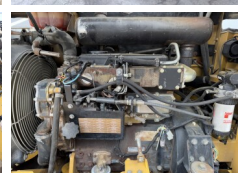

Caterpillar

Caterpillar IT14G

BOSS
MACHINERY

€ 24.500 wy??czny podatek

Rok **2011**
Numer referencyjny **BM006428**
Godziny **9.566**

Algemeen

Typ 914G / IT14G
Lokalizacja Veldhoven, Netherlands
Certificaat CE

Opis Available at Boss Machinery! This Caterpillar 914G / IT14G Wheel Loader from 2011 has an engine power of 72 kW and counts 9566 operational hours. The total weight of this Caterpillar 914G / IT14G is 8350 kg and the dimensions are 6.58 x 2.40 x 3.12. Furthermore, this 914G / IT14G is equipped with Radio, 3rd Function , Airco, Szybkoz??cze, Centralne smarowanie. The Caterpillar Wheel Loader also has a CE marking. Do you want more information or do you want to try the Caterpillar 914G / IT14G at our yard? Please let us know.

Maten / Gewichten

Wymiary D*S*W 6.58 x 2.40 x 3.12
Waga 8350

Technische informatie

Konfiguracje dysków 4x4

Motor informatie

Marka silnika Caterpillar
Model silnika C4.4
Cylindry 4
Turbo
Wydajno?? w kW 72

Banden / Rupsen

100% 100% 17.5R25
30% 30% 17.5R25