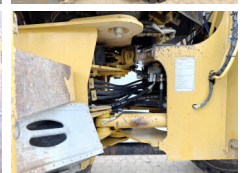

Caterpillar

Caterpillar IT14G

BOSS
MACHINERY

€ 24.500 wy??czny podatek

Rok **2011**
Numer referencyjny **BM006428**
Godziny **9.566**

Algemeen

Typ 914G / IT14G
Lokalizacja Veldhoven, Netherlands
Certificaat CE

Opis Available at Boss Machinery! This Caterpillar 914G / IT14G Wheel Loader from 2011 has an engine power of 72 kW and counts 9566 operational hours. The total weight of this Caterpillar 914G / IT14G is 8350 kg and the dimensions are 6.58 x 2.40 x 3.12. Furthermore, this 914G / IT14G is equipped with Radio, 3rd Function , Airco, Szybkoz??cze, Centralne smarowanie. The Caterpillar Wheel Loader also has a CE marking. Do you want more information or do you want to try the Caterpillar 914G / IT14G at our yard? Please let us know.

Maten / Gewichten

Wymiary D*S*W 6.58 x 2.40 x 3.12
Waga 8350

Technische informatie

Konfiguracje dysków 4x4

Motor informatie

Marka silnika Caterpillar
Model silnika C4.4
Cylindry 4
Turbo
Wydajno?? w kW 72

Banden / Rupsen

100% 100% 17.5R25
30% 30% 17.5R25

Opties

Radio

3rd Function

Airco

Szybkoz??cze

Centralne smarowanie