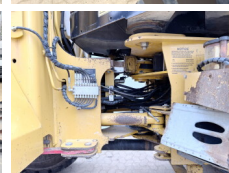

Caterpillar

Caterpillar IT14G

BOSS
MACHINERY

€ 24.500 wy??czny podatek

Rok **2011**
Numer referencyjny **BM006428**
Godziny **9.566**

Algemeen

Typ 914G / IT14G
Lokalizacja Veldhoven, Netherlands
Certificaat CE

Opis Available at Boss Machinery! This Caterpillar 914G / IT14G Wheel Loader from 2011 has an engine power of 72 kW and counts 9566 operational hours. The total weight of this Caterpillar 914G / IT14G is 8350 kg and the dimensions are 6.58 x 2.40 x 3.12. Furthermore, this 914G / IT14G is equipped with Radio, 3rd Function , Airco, Szybkoz??cze, Centralne smarowanie. The Caterpillar Wheel Loader also has a CE marking. Do you want more information or do you want to try the Caterpillar 914G / IT14G at our yard? Please let us know.

100% 100% 17.5R25
30% 30% 17.5R25

Opties

Radio

3rd Function

Airco

Szybkoz??cze

Centralne smarowanie