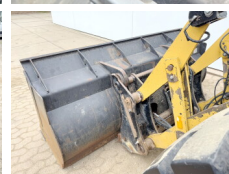

Opis Available at Boss Machinery! This Caterpillar 914G / IT14G Wheel Loader from 2011 has an engine power of 72 kW and counts 9566 operational hours. The total weight of this Caterpillar 914G / IT14G is 8350 kg and the dimensions are 6.58 x 2.40 x 3.12. Furthermore, this 914G / IT14G is equipped with Radio, 3rd Function , Airco, Szybkoz??cze, Centralne smarowanie. The Caterpillar Wheel Loader also has a CE marking. Do you want more information or do you want to try the Caterpillar 914G / IT14G at our yard? Please let us know.

Maten / Gewichten

Wymiary D*S*W 6.58 x 2.40 x 3.12
Waga 8350

Technische informatie

Konfiguracje dysków 4x4

Motor informatie

Marka silnika Caterpillar
Model silnika C4.4
Cylindry 4
Turbo
Wydajno?? w kW 72

Banden / Rupsen

100% 100% 17.5R25
30% 30% 17.5R25

Opties

Radio

3rd Function

Airco

Szybkoz??cze

Centralne smarowanie