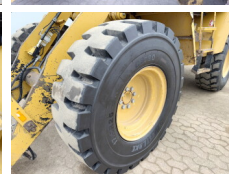

Caterpillar

Caterpillar IT14G

BOSS
MACHINERY

€ 24.500 wy??czny podatek

Rok **2011**
Numer referencyjny **BM006428**
Godziny **9.566**

Algemeen

Typ 914G / IT14G
Lokalizacja Veldhoven, Netherlands
Certificaat CE

Opis Available at Boss Machinery! This Caterpillar 914G / IT14G Wheel Loader from 2011 has an engine power of 72 kW and counts 9566 operational hours. The total weight of this Caterpillar 914G / IT14G is 8350 kg and the dimensions are 6.58 x 2.40 x 3.12. Furthermore, this 914G / IT14G is equipped with Radio, 3rd Function , Airco, Szybkoz??cze, Centralne smarowanie. The Caterpillar Wheel Loader also has a CE marking. Do you want more information or do you want to try the Caterpillar 914G / IT14G at our yard? Please let us know.

Maten / Gewichten

Wymiary D*S*W 6.58 x 2.40 x 3.12
Waga 8350

Technische informatie

Konfiguracje dysków 4x4

Motor informatie

Marka silnika Caterpillar
Model silnika C4.4
Cylindry 4
Turbo
Wydajno?? w kW 72

Banden / Rupsen

100% 100% 17.5R25
30% 30% 17.5R25

Opties

Radio

3rd Function

Airco

Szybkoz??cze

Centralne smarowanie