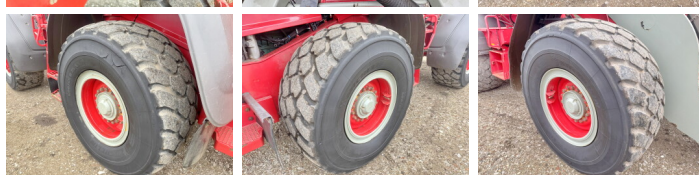

Opis

Available at Boss Machinery! This Volvo L70H Wheel Loader from 2017 has an engine power of 127 kW and counts 13382 operational hours. Always worked in The Netherlands. The total weight of this Volvo L70H is 15500 kg and the dimensions are 6.40 x 2.50 x 3.50. Furthermore, this L70H is equipped with Heated Seat, Bluetooth, Beacon, Camera, Pressurised Cabin, Heated Cab, Heated Mirrors, Szybkosz??cze, Airco, 3rd Function, AdBlue, Climate Control, Electrical Mirrors, Radio, BSS, CDC Steering, Dodatkowa funkcja hydrauliczna, Zawieszenie Boom, Centralne smarowanie. The Volvo Wheel Loader also has a CE marking. Do you want more information or do you want to try the Volvo L70H at our yard? Please let us know.

Banden / Rupsen

40%	40%	600/65R25
40%	40%	600/65R25

Opties

Heated Seat

Bluetooth

Beacon

Camera

Pressurised Cabin