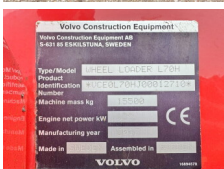

Volvo

Volvo L70H

BOSS

MACHINERY

Rok **2017**
Numer referencyjny **BM006268**
Godziny **13.382**

Algemeen

Typ **L70H**
Lokalizacja **Veldhoven, Netherlands**

Dutch vehicle
Certificaat **CE**
Chassis nummer **VCE0L70HJ00012710**

Opis

Available at Boss Machinery! This Volvo L70H Wheel Loader from 2017 has an engine power of 127 kW and counts 13382 operational hours. Always worked in The Netherlands. The total weight of this Volvo L70H is 15500 kg and the dimensions are 6.40 x 2.50 x 3.50. Furthermore, this L70H is equipped with Heated Seat, Bluetooth, Beacon, Camera, Pressurised Cabin, Heated Cab, Heated Mirrors, Szybkosz??cze, Airco, 3rd Function, AdBlue, Climate Control, Electrical Mirrors, Radio, BSS, CDC Steering, Dodatkowa funkcja hydrauliczna, Zawieszenie Boom, Centralne smarowanie. The Volvo Wheel Loader also has a CE marking. Do you want more information or do you want to try the Volvo L70H at our yard? Please let us know.

Maten / Gewichten

Waga **15500**
Wymiary D*S*W **6.40 x 2.50 x 3.50**

Technische informatie

Konfiguracje dysków **4x4**

Motor informatie

Marka silnika **Volvo**
Model silnika **D6J**
Cylindry **6**
Turbo
Wydajno?? w kW **127**