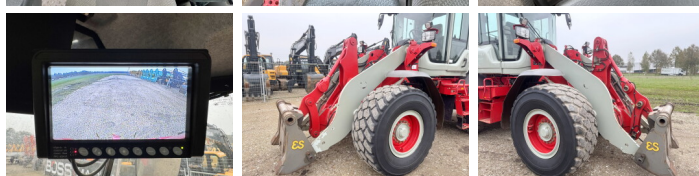

Opis

Available at Boss Machinery! This Volvo L70H Wheel Loader from 2017 has an engine power of 127 kW and counts 13382 operational hours. Always worked in The Netherlands. The total weight of this Volvo L70H is 15500 kg and the dimensions are 6.40 x 2.50 x 3.50. Furthermore, this L70H is equipped with Heated Seat, Bluetooth, Beacon, Camera, Pressurised Cabin, Heated Cab, Heated Mirrors, Szybkosz??cze, Airco, 3rd Function, AdBlue, Climate Control, Electrical Mirrors, Radio, BSS, CDC Steering, Dodatkowa funkcja hydrauliczna, Zawieszenie Boom, Centralne smarowanie. The Volvo Wheel Loader also has a CE marking. Do you want more information or do you want to try the Volvo L70H at our yard? Please let us know.

Maten / Gewichten

Waga **15500**
Wymiary D*S*W **6.40 x 2.50 x 3.50**

Technische informatie

Konfiguracje dysków **4x4**

Motor informatie

Marka silnika **Volvo**
Model silnika **D6J**
Cylindry **6**
Turbo
Wydajno?? w kW **127**

Banden / Rupsen

40%	40%	600/65R25
40%	40%	600/65R25

Opties

Heated Seat

Bluetooth

Beacon

Camera

Pressurised Cabin