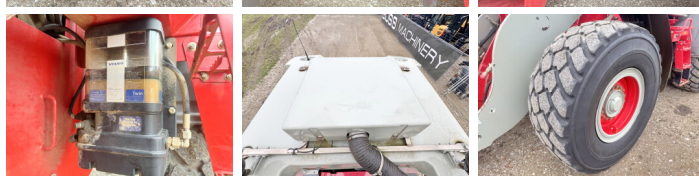

Opis

Available at Boss Machinery! This Volvo L70H Wheel Loader from 2017 has an engine power of 127 kW and counts 13382 operational hours. Always worked in The Netherlands. The total weight of this Volvo L70H is 15500 kg and the dimensions are 6.40 x 2.50 x 3.50. Furthermore, this L70H is equipped with Heated Seat, Bluetooth, Beacon, Camera, Pressurised Cabin, Heated Cab, Heated Mirrors, Szybkosz??cze, Airco, 3rd Function, AdBlue, Climate Control, Electrical Mirrors, Radio, BSS, CDC Steering, Dodatkowa funkcja hydrauliczna, Zawieszenie Boom, Centralne smarowanie. The Volvo Wheel Loader also has a CE marking. Do you want more information or do you want to try the Volvo L70H at our yard? Please let us know.

Maten / Gewichten

Waga **15500**
Wymiary D*S*W **6.40 x 2.50 x 3.50**

Technische informatie

Konfiguracje dysków **4x4**

Motor informatie

Marka silnika **Volvo**
Model silnika **D6J**
Cylindry **6**
Turbo
Wydajno?? w kW **127**

Banden / Rupsen

40%	40%	600/65R25
40%	40%	600/65R25

Opties

Heated Seat

Bluetooth

Beacon

Camera

Pressurised Cabin