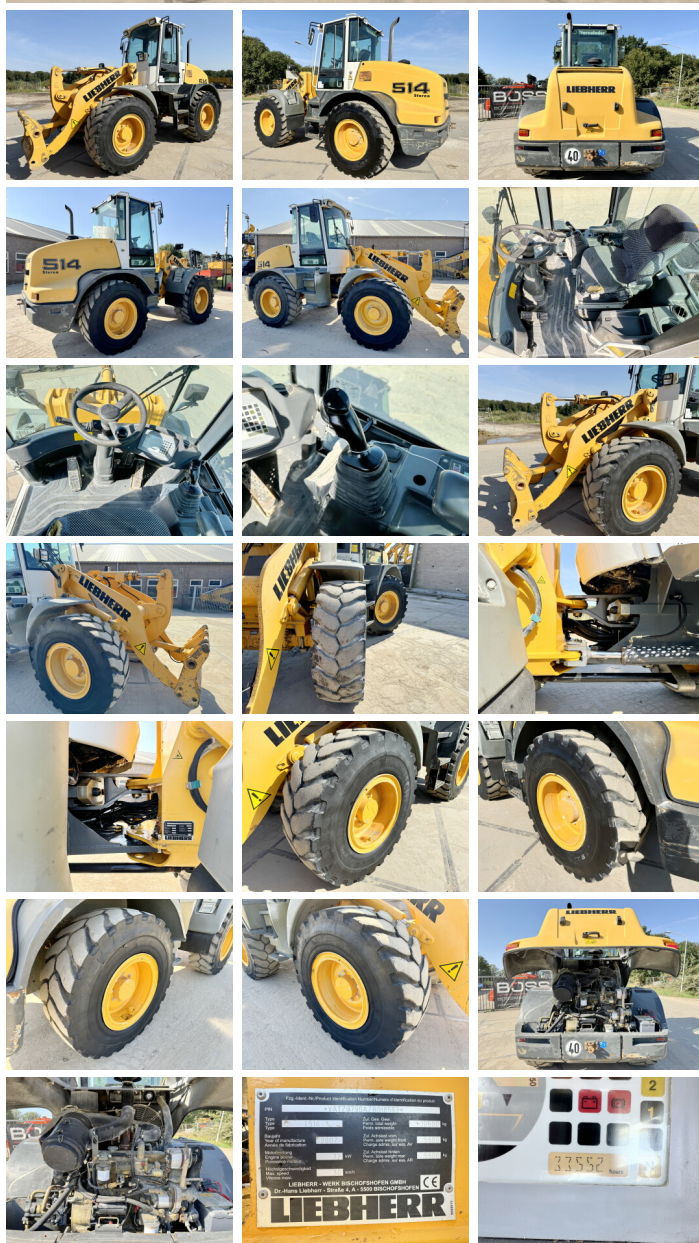

Liebherr

Liebherr L514 Stereo 4x2

BOSS
MACHINERY

€ 14.500 wy??czny podatek

Rok **2007**
Numer referencyjny **BM006121**
Godziny **33.552**

Algemeen

Typ L514 Stereo
Lokalizacja Veldhoven, Netherlands
Certificaat CE
Chassis nummer VATZ0790AZB018562

Opis Available at Boss Machinery! This Liebherr L514 Stereo Wheel Loader from 2007 has an engine power of 72 kW and counts 33552 operational hours. The total weight of this Liebherr L514 Stereo is 10500 kg and the dimensions are 5.50 x 2.40 x 3.04. Furthermore, this L514 Stereo is equipped with Szybkosz??cze, Radio, Airco. The Liebherr Wheel Loader also has a CE marking. Do you want more information or do you want to try the Liebherr L514 Stereo at our yard? Please let us know.

Maten / Gewichten

Wymiary D*S*W 5.50 x 2.40 x 3.04
Waga 10500

Technische informatie

Konfiguracje dysków 4x2

Motor informatie

Marka silnika Liebherr
Model silnika D504
Cylindry 4
Turbo
Wydajno?? w kW 72

Banden / Rupsen

60% 60% 17.5R25
60% 20% 17.5R25