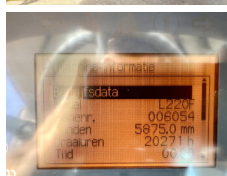

Volvo

Volvo L220F

BOSS
MACHINERY

€ 42.500 wy??czny podatek

Rok **2007**
Numer referencyjny **BM005724**
Godziny **20.271**

Algemeen

Typ L220F
Lokalizacja Veldhoven, Netherlands
Certificaat EPA

Opis Available at Boss Machinery! This Volvo L220F Wheel Loader from 2007 has an engine power of 259 kW and counts 20271 operational hours. The total weight of this Volvo L220F is 34900 kg and the dimensions are 9.80 x 3.50 x 3.70 . Furthermore, this L220F is equipped with Beacon, CDC Steering, Airco, Camera, Weighing system, Centralne smarowanie. The Volvo Wheel Loader also has a EPA marking. Do you want more information or do you want to try the Volvo L220F at our yard? Please let us know.

Maten / Gewichten

Wymiary D*S*W 9.80 x 3.50 x 3.70
Waga 34900

Technische informatie

Konfiguracje dysków 4x4

Motor informatie

Marka silnika Volvo
Model silnika D12D
Cylindry 6
Turbo
Wydajno?? w kW 259

Banden / Rupsen

20% 20% 29.5R25
20% 20% 29.5R25

Opties

Beacon

CDC Steering

Airco

Camera

Weighing system

Centralne smarowanie