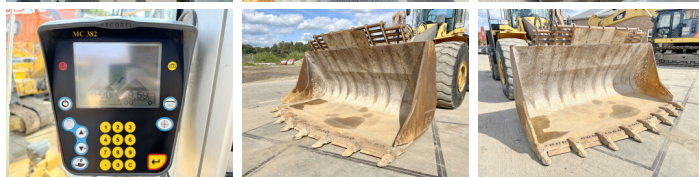

Volvo

Volvo L220F

BOSS
MACHINERY

€ 42.500 wy??czny podatek

Rok **2007**
Numer referencyjny **BM005724**
Godziny **20.271**

Algemeen

Typ L220F
Lokalizacja Veldhoven, Netherlands
Certificaat EPA

Opis Available at Boss Machinery! This Volvo L220F Wheel Loader from 2007 has an engine power of 259 kW and counts 20271 operational hours. The total weight of this Volvo L220F is 34900 kg and the dimensions are 9.80 x 3.50 x 3.70 . Furthermore, this L220F is equipped with Beacon, CDC Steering, Airco, Camera, Weighing system, Centralne smarowanie. The Volvo Wheel Loader also has a EPA marking. Do you want more information or do you want to try the Volvo L220F at our yard? Please let us know.

Maten / Gewichten

Wymiary D*S*W 9.80 x 3.50 x 3.70
Waga 34900

Technische informatie

Konfiguracje dysków 4x4

Motor informatie

Marka silnika Volvo
Model silnika D12D
Cylindry 6
Turbo
Wydajno?? w kW 259

Banden / Rupsen

20% 20% 29.5R25
20% 20% 29.5R25

Opties

Beacon

CDC Steering

Airco

Camera

Weighing system

Centralne smarowanie