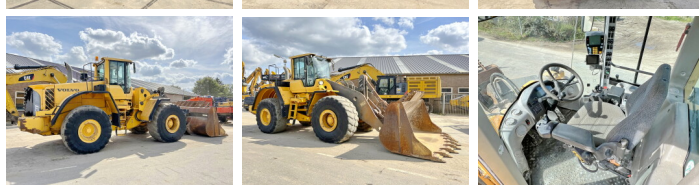

Volvo

Volvo L220F

BOSS
MACHINERY

€ 42.500 wy??czny podatek

Rok **2007**
Numer referencyjny **BM005724**
Godziny **20.271**

Algemeen

Typ L220F
Lokalizacja Veldhoven, Netherlands
Certificaat EPA

Opis Available at Boss Machinery! This Volvo L220F Wheel Loader from 2007 has an engine power of 259 kW and counts 20271 operational hours. The total weight of this Volvo L220F is 34900 kg and the dimensions are 9.80 x 3.50 x 3.70 . Furthermore, this L220F is equipped with Beacon, CDC Steering, Airco, Camera, Weighing system, Centralne smarowanie. The Volvo Wheel Loader also has a EPA marking. Do you want more information or do you want to try the Volvo L220F at our yard? Please let us know.

Maten / Gewichten

Wymiary D*S*W 9.80 x 3.50 x 3.70
Waga 34900

Technische informatie

Konfiguracje dysków 4x4

Motor informatie

Marka silnika Volvo
Model silnika D12D
Cylindry 6
Turbo
Wydajno?? w kW 259

Banden / Rupsen

20% 20% 29.5R25
20% 20% 29.5R25

Opties

Beacon

CDC Steering

Airco

Camera

Weighing system

Centralne smarowanie