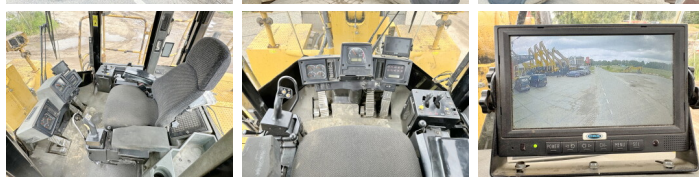

Opis Available at Boss Machinery! This Caterpillar 988H Wheel Loader from 2008 has an engine power of 373 kW and counts 46877 operational hours. The total weight of this Caterpillar 988H is 56276 kg and the dimensions are 12.30 x 4.00 x 4.10. Furthermore, this 988H is equipped with Joystick steering, Radio, Camera, Airco, Heated Cab, Centralne smarowanie. The Caterpillar Wheel Loader also has a CE + EPA marking. Do you want more information or do you want to try the Caterpillar 988H at our yard? Please let us know.

Banden / Rupsen

50% 50% 35/65R33
50% 50% 35/65R33

Opties

Joystick steering

Radio

Camera

Airco

Heated Cab