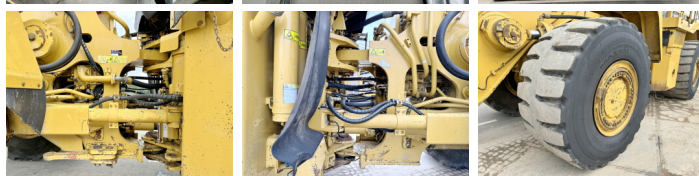

Opis Available at Boss Machinery! This Caterpillar 988H Wheel Loader from 2008 has an engine power of 373 kW and counts 46877 operational hours. The total weight of this Caterpillar 988H is 56276 kg and the dimensions are 12.30 x 4.00 x 4.10. Furthermore, this 988H is equipped with Joystick steering, Radio, Camera, Airco, Heated Cab, Centralne smarowanie. The Caterpillar Wheel Loader also has a CE + EPA marking. Do you want more information or do you want to try the Caterpillar 988H at our yard? Please let us know.

Banden / Rupsen

50% 50% 35/65R33
50% 50% 35/65R33

Opties

Joystick steering

Radio

Camera

Airco

Heated Cab