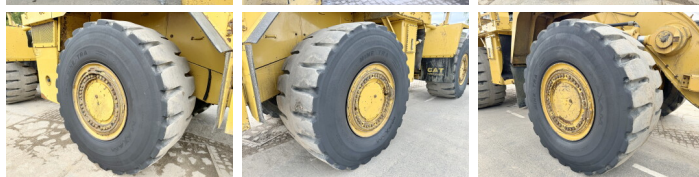

Opis Available at Boss Machinery! This Caterpillar 988H Wheel Loader from 2008 has an engine power of 373 kW and counts 46877 operational hours. The total weight of this Caterpillar 988H is 56276 kg and the dimensions are 12.30 x 4.00 x 4.10. Furthermore, this 988H is equipped with Joystick steering, Radio, Camera, Airco, Heated Cab, Centralne smarowanie. The Caterpillar Wheel Loader also has a CE + EPA marking. Do you want more information or do you want to try the Caterpillar 988H at our yard? Please let us know.

Maten / Gewichten

Wymiary D*S*W 12.30 x 4.00 x 4.10
Waga 56276

Technische informatie

Konfiguracje dysków 4x4

Motor informatie

Marka silnika Caterpillar
Model silnika C18
Cylindry 6
Turbo
Wydajno?? w kW 373

Banden / Rupsen

50% 50% 35/65R33
50% 50% 35/65R33

Opties

Joystick steering

Radio

Camera

Airco

Heated Cab