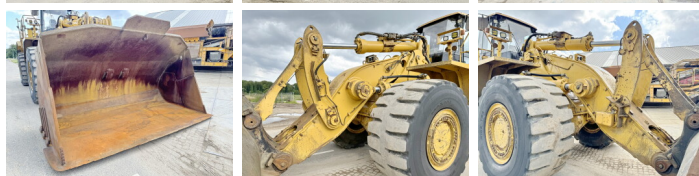

Opis Available at Boss Machinery! This Caterpillar 988H Wheel Loader from 2008 has an engine power of 373 kW and counts 46877 operational hours. The total weight of this Caterpillar 988H is 56276 kg and the dimensions are 12.30 x 4.00 x 4.10. Furthermore, this 988H is equipped with Joystick steering, Radio, Camera, Airco, Heated Cab, Centralne smarowanie. The Caterpillar Wheel Loader also has a CE + EPA marking. Do you want more information or do you want to try the Caterpillar 988H at our yard? Please let us know.

Maten / Gewichten

Wymiary D*S*W 12.30 x 4.00 x 4.10
Waga 56276

Technische informatie

Konfiguracje dysków 4x4

Motor informatie

Marka silnika Caterpillar
Model silnika C18
Cylindry 6
Turbo
Wydajno?? w kW 373

Banden / Rupsen

50% 50% 35/65R33
50% 50% 35/65R33

Opties

Joystick steering

Radio

Camera

Airco

Heated Cab