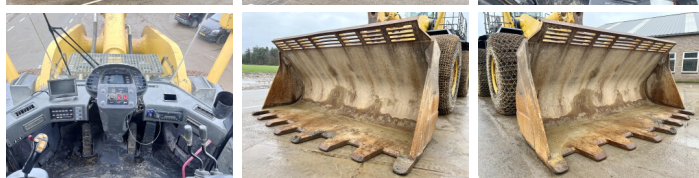

Komatsu

Komatsu WA800-3E0

BOSS
MACHINERY

€ 188.000 wy?czny podatek

Rok **2007**
Numer referencyjny **BM005517**
Godziny **21.923**

Algemeen

Typ **WA800-3E0**
Lokalizacja **Veldhoven, Netherlands**
Certificaat **CE**

Opis

Available at Boss Machinery! This Komatsu WA800-3E0 Wheel Loader from 2007 has an engine power of 636 kW and counts 21923 operational hours. The total weight of this Komatsu WA800-3E0 is 104500 kg and the dimensions are 12.10 x 4.80 x 5.3. Furthermore, this WA800-3E0 is equipped with Camera, Airco, Radio, Backup alarm, Centralne smarowanie. The Komatsu Wheel Loader also has a CE marking. Do you want more information or do you want to try the Komatsu WA800-3E0 at our yard? Please let us know.

Maten / Gewichten

Waga **104500**
Wymiary D*S*W **12.10 x 4.80 x 5.3**

Technische informatie

Konfiguracje dysków **4x4**

Motor informatie

Marka silnika **Komatsu**
Model silnika **SAA12V140E-3**
Cylindry **12**
Turbo
Wydajno?? w kW **636**

Banden / Rupsen

60% 60% **Bridgestone 45/65R45 + Chains**
60% 60% **Bridgestone 45/65R45 + Chains**