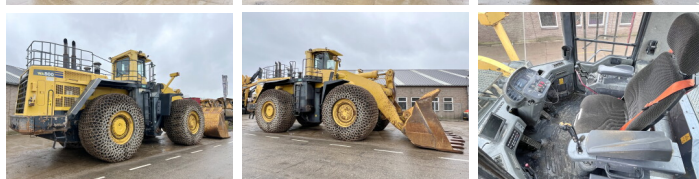

Komatsu

Komatsu WA800-3E0

BOSS
MACHINERY

€ 188.000 wy?czny podatek

Rok **2007**
Numer referencyjny **BM005517**
Godziny **21.923**

Algemeen

Typ **WA800-3E0**
Lokalizacja **Veldhoven, Netherlands**
Certificaat **CE**

Opis

Available at Boss Machinery! This Komatsu WA800-3E0 Wheel Loader from 2007 has an engine power of 636 kW and counts 21923 operational hours. The total weight of this Komatsu WA800-3E0 is 104500 kg and the dimensions are 12.10 x 4.80 x 5.3. Furthermore, this WA800-3E0 is equipped with Camera, Airco, Radio, Backup alarm, Centralne smarowanie. The Komatsu Wheel Loader also has a CE marking. Do you want more information or do you want to try the Komatsu WA800-3E0 at our yard? Please let us know.

Maten / Gewichten

Waga **104500**
Wymiary D*S*W **12.10 x 4.80 x 5.3**

Technische informatie

Konfiguracje dysków **4x4**

Motor informatie

Marka silnika **Komatsu**
Model silnika **SAA12V140E-3**
Cylindry **12**
Turbo
Wydajno?? w kW **636**

Banden / Rupsen

60% 60% **Bridgestone 45/65R45 + Chains**
60% 60% **Bridgestone 45/65R45 + Chains**