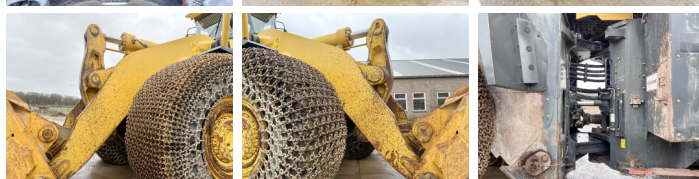

Opis

Available at Boss Machinery! This Komatsu WA800-3E0 Wheel Loader from 2007 has an engine power of 636 kW and counts 21923 operational hours. The total weight of this Komatsu WA800-3E0 is 104500 kg and the dimensions are 12.10 x 4.80 x 5.3. Furthermore, this WA800-3E0 is equipped with Camera, Airco, Radio, Backup alarm, Centralne smarowanie. The Komatsu Wheel Loader also has a CE marking. Do you want more information or do you want to try the Komatsu WA800-3E0 at our yard? Please let us know.

Banden / Rupsen

60% 60% **Bridgestone 45/65R45 + Chains**
60% 60% **Bridgestone 45/65R45 + Chains**

Opties

Camera

Airco

Radio

Backup alarm

Centraal smeerolie