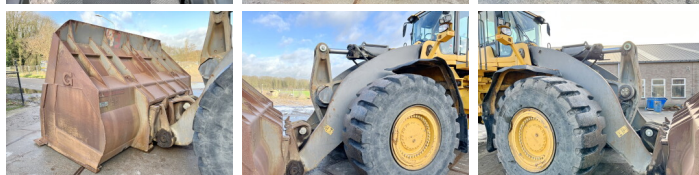

Volvo

Volvo L350F

BOSS
MACHINERY

€ 87.500 wy??czny podatek

Rok **2008**
Numer referencyjny **BM005604**
Godziny **23.392**

Algemeen

Typ L350F
Lokalizacja Veldhoven, Netherlands
Certificaat CE + EPA
Chassis nummer VCEL350FL00001132

Opis Available at Boss Machinery! This Volvo L350F Wheel Loader from 2008 has an engine power of 397 kW and counts 23392 operational hours. The total weight of this Volvo L350F is 56300 kg and the dimensions are 11.50 x 4.35 x 4.13. Furthermore, this L350F is equipped with Radio, Centralne smarowanie. The Volvo Wheel Loader also has a CE + EPA marking. Do you want more information or do you want to try the Volvo L350F at our yard? Please let us know.

Maten / Gewichten

Wymiary D*S*W 11.50 x 4.35 x 4.13
Waga 56300

Technische informatie

Konfiguracje dysków 4 x 4

Motor informatie

Marka silnika Volvo
Model silnika D16E
Cylindry 6
Turbo
Wydajno?? w kW 397

Banden / Rupsen

70% 50% 35/65R33
80% 80% 35/656R33