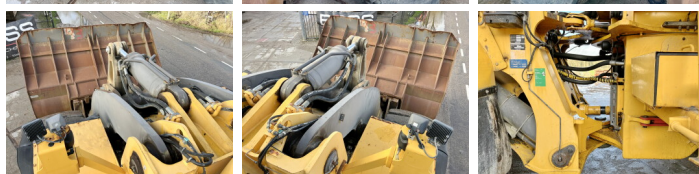

Volvo

Volvo L350F

BOSS
MACHINERY

€ 87.500 wy??czny podatek

Rok **2008**
Numer referencyjny **BM005604**
Godziny **23.392**

Algemeen

Typ L350F
Lokalizacja Veldhoven, Netherlands
Certificaat CE + EPA
Chassis nummer VCEL350FL00001132

Opis Available at Boss Machinery! This Volvo L350F Wheel Loader from 2008 has an engine power of 397 kW and counts 23392 operational hours. The total weight of this Volvo L350F is 56300 kg and the dimensions are 11.50 x 4.35 x 4.13. Furthermore, this L350F is equipped with Radio, Centralne smarowanie. The Volvo Wheel Loader also has a CE + EPA marking. Do you want more information or do you want to try the Volvo L350F at our yard? Please let us know.

Maten / Gewichten

Wymiary D*S*W 11.50 x 4.35 x 4.13
Waga 56300

Technische informatie

Konfiguracje dysków 4 x 4

Motor informatie

Marka silnika Volvo
Model silnika D16E
Cylindry 6
Turbo
Wydajno?? w kW 397

Banden / Rupsen

70% 50% 35/65R33
80% 80% 35/656R33