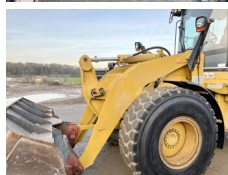

Caterpillar

Caterpillar 928G

BOSS
MACHINERY

€ 24.500 wy??czny podatek

Rok **1997**
Numer referencyjny **BM005541**
Godziny **10.097**

Algemeen

Typ **928G**
Lokalizacja **Veldhoven, Netherlands**
Dutch vehicle
First owner
Certificaat **CE**
Chassis nummer **7SR00252**

Opis

Available at Boss Machinery! This Caterpillar 928G Wheel Loader from 1997 has an engine power of 93 kW and counts 10097 operational hours. Always worked in The Netherlands. Bought from the first owner. The total weight of this Caterpillar 928G is 12600 kg and the dimensions are 7.65 x 2.75 x 3.30. Furthermore, this 928G is equipped with Centrale smarowanie. The Caterpillar Wheel Loader also has a CE marking. Do you want more information or do you want to try the Caterpillar 928G at our yard? Please let us know.

Maten / Gewichten

Waga **12600**
Wymiary D*S*W **7.65 x 2.75 x 3.30**

Technische informatie

Konfiguracje dysków **4 x 4**

Motor informatie

Marka silnika **Caterpillar**
Model silnika **3116T**
Cylindry **6**
Turbo
Wydajno?? w kW **93**

Banden / Rupsen