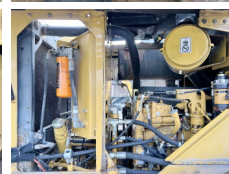

Caterpillar

Caterpillar 928G

BOSS
MACHINERY

€ 24.500 wy??czny podatek

Rok **1997**
Numer referencyjny **BM005541**
Godziny **10.097**

Algemeen

Typ **928G**
Lokalizacja **Veldhoven, Netherlands**
Dutch vehicle
First owner
Certificaat **CE**
Chassis nummer **7SR00252**

Opis

Available at Boss Machinery! This Caterpillar 928G Wheel Loader from 1997 has an engine power of 93 kW and counts 10097 operational hours. Always worked in The Netherlands. Bought from the first owner. The total weight of this Caterpillar 928G is 12600 kg and the dimensions are 7.65 x 2.75 x 3.30. Furthermore, this 928G is equipped with Centrale smarowanie. The Caterpillar Wheel Loader also has a CE marking. Do you want more information or do you want to try the Caterpillar 928G at our yard? Please let us know.

Maten / Gewichten

Waga **12600**
Wymiary D*S*W **7.65 x 2.75 x 3.30**

Technische informatie

Konfiguracje dysków **4 x 4**

Motor informatie

Marka silnika **Caterpillar**
Model silnika **3116T**
Cylindry **6**
Turbo
Wydajno?? w kW **93**

Banden / Rupsen