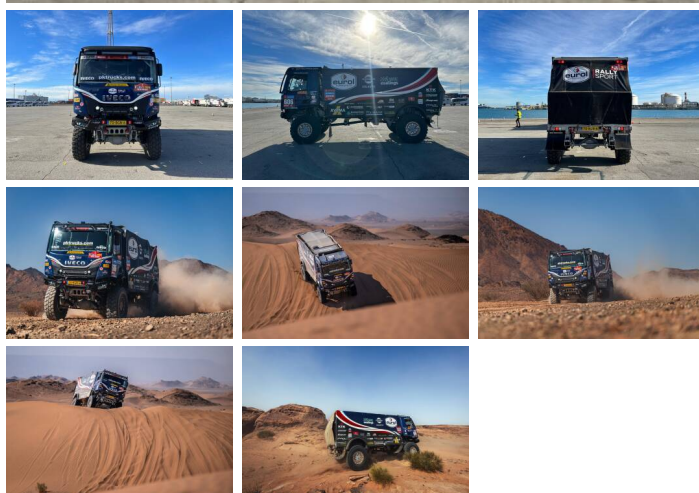

Iveco T-Way

Iveco T-Way de Rooy

BOSS
MACHINERY

€ 220.000wy??czny podatek

Rok **2020**
Numer referencyjny **Rally 2**

Algemeen

Typ T-Way de Rooy
Lokalizacja Veldhoven, Netherlands
Opis Available at Boss Machinery! This Iveco T-Way T-Way de Rooy Truck from 2020 has an engine power of - kW and has 0 kilometres on the clock. The total weight of this Iveco T-Way T-Way de Rooy is 9800 kg and the dimensions are L: 6.55 W: 2.55 . Furthermore, this T-Way de Rooy is equipped with . Do you want more information or do you want to try the Iveco T-Way T-Way de Rooy at our yard? Please let us know.

Maten / Gewichten

Wymiary D*S*W L: 6.55 W: 2.55
Wheelbase 4400 mm
Waga 9800

Technische informatie

Suspension Type Leaf Springs
Shock Absorbers Reiger
Transfer Case ZF / Steyr VG1600 / 396
Fuel Tank: 850L
Clutch Hydraulic
Axle SISU

Motor informatie

Maximum Nm ± 4500
Maximum Power ± 1000 hp
Engine Capacity (cc) 13.0 Litre
Marka silnika FPT (FIAT POWER TRAIN)
Model silnika Euro 3
Cylindry Inline 6, 24 Valve
Turbo

Banden / Rupsen