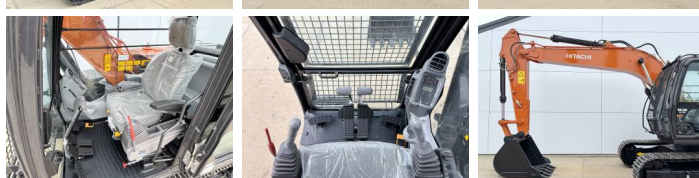

Hitachi

Hitachi ZX140H-GI

BOSS
MACHINERY

€ 67.500 wy??czny podatek

Rok **2025**
Numer referencyjny **BM006482**
Godziny **5**

Algemeen

Typ ZX140H-GI
Lokalizacja Veldhoven, Netherlands
Available at Boss Machinery! This Hitachi ZX140H-GI Excavator from 2025 has an engine power of 66 kW and counts 5 operational hours. The total weight of this Hitachi ZX140H-GI is 14680 kg and the dimensions are 6.53 x 2.48 x 2.80. Furthermore, this ZX140H-GI is equipped with Air Suspension Seat, Airco, Radio, Bluetooth, Dodatkowa funkcja hydrauliczna, Funkcja m?ota. Do you want more information or do you want to try the Hitachi ZX140H-GI at our yard? Please let us know.

Maten / Gewichten

Wymiary D*S*W 6.53 x 2.48 x 2.80
Waga 14680

Motor informatie

Marka silnika Isuzu
Model silnika 4BG1TCG
Cylindry 4
Turbo
Wydajno?? w kW 66

Banden / Rupsen

P?yta % 100
Sprocket% 100
?a?cuch% 100
Szeroko?? p?yty 50 cm

Opties

Air Suspension Seat
Airco