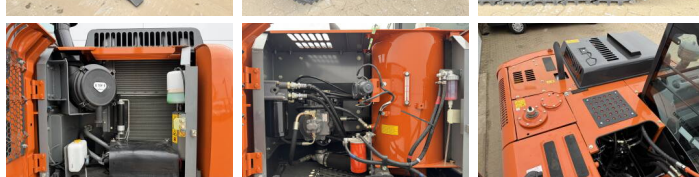

Hitachi

Hitachi ZX140H-GI

BOSS
MACHINERY

€ 67.500 wy??czny podatek

Rok **2025**
Numer referencyjny **BM006482**
Godziny **5**

Algemeen

Typ ZX140H-GI
Lokalizacja Veldhoven, Netherlands
Available at Boss Machinery! This Hitachi ZX140H-GI Excavator from 2025 has an engine power of 66 kW and counts 5 operational hours. The total weight of this Hitachi ZX140H-GI is 14680 kg and the dimensions are 6.53 x 2.48 x 2.80. Furthermore, this ZX140H-GI is equipped with Air Suspension Seat, Airco, Radio, Bluetooth, Dodatkowa funkcja hydrauliczna, Funkcja m?ota. Do you want more information or do you want to try the Hitachi ZX140H-GI at our yard? Please let us know.

Maten / Gewichten

Wymiary D*S*W 6.53 x 2.48 x 2.80
Waga 14680

Motor informatie

Marka silnika Isuzu
Model silnika 4BG1TCG
Cylindry 4
Turbo
Wydajno?? w kW 66

Banden / Rupsen

P?yta % 100
Sprocket% 100
?a?cuch% 100
Szeroko?? p?yty 50 cm

Opties

Air Suspension Seat
Airco