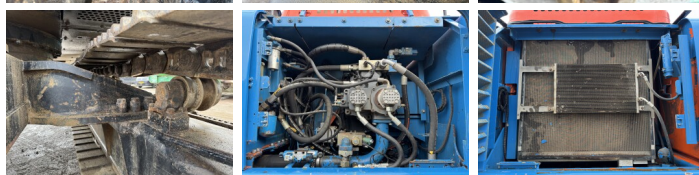

Dutch vehicle

Certificaat

Chassis nummer

CE + EPA
456LC0059

Available at Boss Machinery! This Hitachi EX455 - 16 Meter Long Reach Excavator from 2002 has an engine power of 222 kW and counts 30528 operational hours. Always worked in The Netherlands. The total weight of this Hitachi EX455 - 16 Meter Long Reach is 47000 kg and the dimensions are 14.00 x 3.70 x 3.70. Furthermore, this EX455 - 16 Meter Long Reach is equipped with Radio, Airco, Szybkoz??cze, Dodatkowa funkcja hydrauliczna, Funkcja m?ota. The Hitachi Excavator also has a CE + EPA marking. Do you want more information or do you want to try the Hitachi EX455 - 16 Meter Long Reach at our yard? Please let us know.

Opis

Maten / Gewichten

Waga **47000**
Wymiary D*S*W **14.00 x 3.70 x 3.70**

Motor informatie

Marka silnika **Isuzu**
Model silnika **6WG1TABEB**
Cylindry **6**
Turbo
Wydajno?? w kW **222**

BOSS

MACHINERY

Banden / Rupsen

Szerokość popyty

90 cm

Opties

Radio

Airco

Szybkość cze

Dodatkowa funkcja
hydrauliczna

Funkcja m?ota