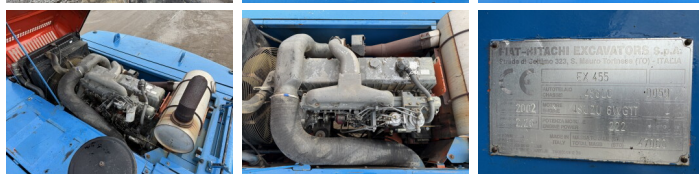

Dutch vehicle

Certificaat

Chassis nummer

CE + EPA
456LC0059

Available at Boss Machinery! This Hitachi EX455 - 16 Meter Long Reach Excavator from 2002 has an engine power of 222 kW and counts 30528 operational hours. Always worked in The Netherlands. The total weight of this Hitachi EX455 - 16 Meter Long Reach is 47000 kg and the dimensions are 14.00 x 3.70 x 3.70. Furthermore, this EX455 - 16 Meter Long Reach is equipped with Radio, Airco, Szybkoz??cze, Dodatkowa funkcja hydrauliczna, Funkcja m?ota. The Hitachi Excavator also has a CE + EPA marking. Do you want more information or do you want to try the Hitachi EX455 - 16 Meter Long Reach at our yard? Please let us know.

Opis

Maten / Gewichten

Waga **47000**
Wymiary D*S*W **14.00 x 3.70 x 3.70**

Motor informatie

Marka silnika **Isuzu**
Model silnika **6WG1TABEB**
Cylindry **6**
Turbo
Wydajno?? w kW **222**

BOSS

MACHINERY

Banden / Rupsen

Szerokość popyty

90 cm

Opties

Radio

Airco

Szybkość cze

Dodatkowa funkcja
hydrauliczna

Funkcja m?ota