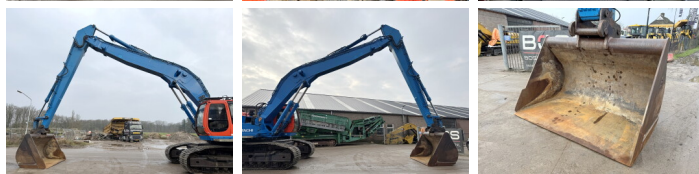

Hitachi

Hitachi EX455 - 16 Meter Long Reach

€ 47.500wy??czny podatek

Rok **2002**
Numer referencyjny **BM006516**
Godziny **30.528**

Algemeen

Typ **EX455 - 16 Meter Long Reach**
Lokalizacja **Veldhoven, Netherlands**

Dutch vehicle

Certificaat

Chassis nummer

CE + EPA
456LC0059

Available at Boss Machinery! This Hitachi EX455 - 16 Meter Long Reach Excavator from 2002 has an engine power of 222 kW and counts 30528 operational hours. Always worked in The Netherlands. The total weight of this Hitachi EX455 - 16 Meter Long Reach is 47000 kg and the dimensions are 14.00 x 3.70 x 3.70. Furthermore, this EX455 - 16 Meter Long Reach is equipped with Radio, Airco, Szybkoz??cze, Dodatkowa funkcja hydrauliczna, Funkcja m?ota. The Hitachi Excavator also has a CE + EPA marking. Do you want more information or do you want to try the Hitachi EX455 - 16 Meter Long Reach at our yard? Please let us know.

Opis

Maten / Gewichten

Waga **47000**
Wymiary D*S*W **14.00 x 3.70 x 3.70**

Motor informatie

Marka silnika **Isuzu**
Model silnika **6WG1TABEB**
Cylindry **6**
Turbo
Wydajno?? w kW **222**

BOSS

MACHINERY

Banden / Rupsen