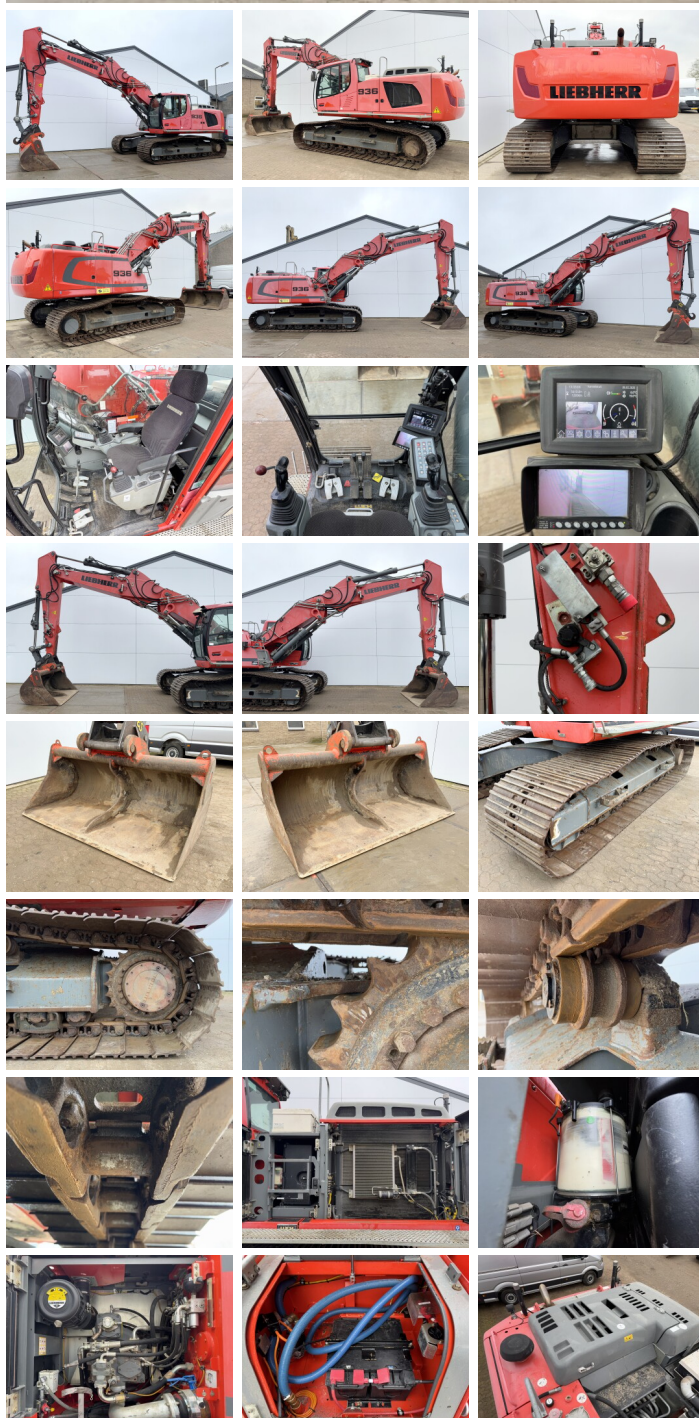

Liebherr

Liebherr R936LC

BOSS
MACHINERY

€ 56.500 wy??czny podatek

Rok **2015**
Numer referencyjny **BM006505**
Godziny **12.096**

Algemeen

Typ **R936LC**
Lokalizacja **Veldhoven, Netherlands**
Dutch vehicle
Certificaat **CE + EPA**
Chassis nummer **WLHZ1148PZC040310**

Opis

Available at Boss Machinery! This Liebherr R936LC Excavator from 2015 has an engine power of 160 kW and counts 12096 operational hours. Always worked in The Netherlands. The total weight of this Liebherr R936LC is 34800 kg and the dimensions are 11.10 x 3.49 x 3.32. Furthermore, this R936LC is equipped with Szybkoz??cze, Camera, AdBlue, Heated Seat, Radio, Air Suspension Seat, Bluetooth, Pressurised Cabin, Airco, Dodatkowa funkcja hydrauliczna, Funkcja m??ota, Centralne smarowanie. The Liebherr Excavator also has a CE + EPA marking. Do you want more information or do you want to try the Liebherr R936LC at our yard? Please let us know.

Maten / Gewichten

Wymiary D*S*W **11.10 x 3.49 x 3.32**
Waga **34800**

Motor informatie

Marka silnika **Liebherr**
Model silnika **D934 A7**
Turbo
Wydajno?? w kW **160**

Banden / Rupsen

Szeroko?? p??yty **90 cm**