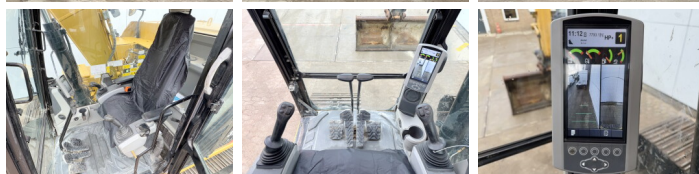

Caterpillar

Caterpillar 313FL

BOSS
MACHINERY

€ 49.500 wy??czny podatek

Rok **2018**
Numer referencyjny **BM006473**
Godziny **7.793**

Algemeen

Typ **313FL**
Lokalizacja **Veldhoven, Netherlands**
Certificaat **CE + EPA**
Chassis nummer **CAT0313FKPR010535**

Opis

Available at Boss Machinery! This Caterpillar 313FL Excavator from 2018 has an engine power of 75 kW and counts 7793 operational hours. The total weight of this Caterpillar 313FL is 14200 kg and the dimensions are 7.55 x 2.68 x 3.12. Furthermore, this 313FL is equipped with Szybkosz??cze, Airco, Radio, AdBlue, Camera, Dodatkowa funkcja hydrauliczna, Funkcja m?ota. The Caterpillar Excavator also has a CE + EPA marking. Do you want more information or do you want to try the Caterpillar 313FL at our yard? Please let us know.

Maten / Gewichten

Wymiary D*S*W **7.55 x 2.68 x 3.12**
Waga **14200**

Motor informatie

Marka silnika **Caterpillar**
Model silnika **C4.4**
Cylindry **4**
Turbo
Wydajno?? w kW **75**

Banden / Rupsen

P?yta % **50**
Sprocket% **80**
?a?cuch% **70**
Szeroko?? p?yty **70 cm**