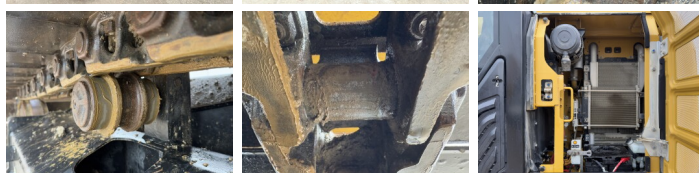

Opis

Available at Boss Machinery! This Caterpillar 313FL Excavator from 2018 has an engine power of 75 kW and counts 7793 operational hours. The total weight of this Caterpillar 313FL is 14200 kg and the dimensions are 7.55 x 2.68 x 3.12. Furthermore, this 313FL is equipped with Szybkosz??cze, Airco, Radio, AdBlue, Camera, Dodatkowa funkcja hydrauliczna, Funkcja m?ota. The Caterpillar Excavator also has a CE + EPA marking. Do you want more information or do you want to try the Caterpillar 313FL at our yard? Please let us know.

Opties

Szybkoz??cze

Airco

Radio

AdBlue

Camera

Dodatkowa funkcja

hydrauliczna