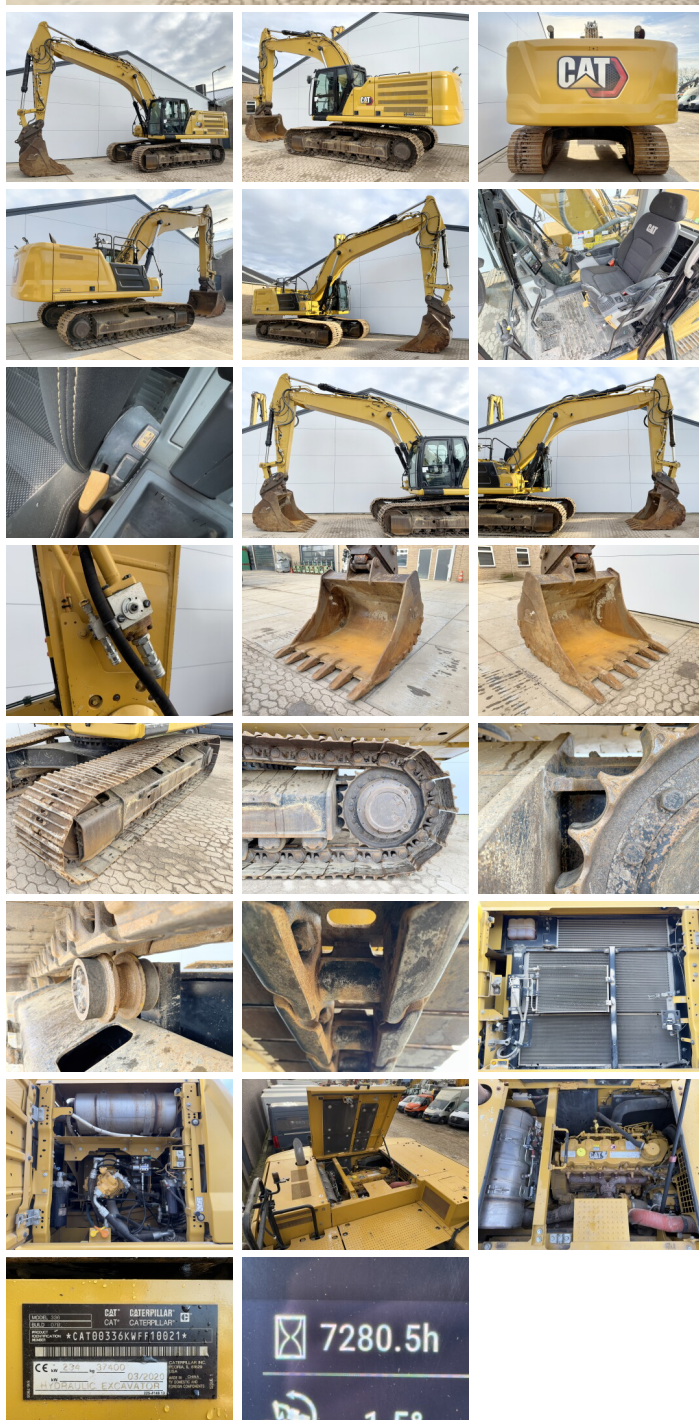

## Algemeen

Typ **336 07B - Next Gen**  
Lokalizacja **Veldhoven, Netherlands**  
Certificaat **CE**  
Chassis nummer **CAT00336KWFF10021**

Opis

Available at Boss Machinery! This Caterpillar 336 07B - Next Gen Excavator from 2020 has an engine power of 234 kW and counts 7280 operational hours. The total weight of this Caterpillar 336 07B - Next Gen is 37400 kg and the dimensions are 11.15 x 3.30 x 3.92. Furthermore, this 336 07B - Next Gen is equipped with AdBlue, Heated Seat, Szybkoz??cze, Bluetooth, Parking Heater, Airco, Radio, Camera, Dodatkowa funkcja hydrauliczna, Funkcja m?ota, Centralne smarowanie. The Caterpillar Excavator also has a CE marking. Do you want more information or do you want to try the Caterpillar 336 07B - Next Gen at our yard? Please let us know.

## Maten / Gewichten

Wymiary D\*S\*W **11.15 x 3.30 x 3.92**  
Waga **37400**

## Motor informatie

Marka silnika **Caterpillar**  
Model silnika **C9.3B**  
Cylindry **6**  
Turbo  
Wydajno?? w kW **234**

# BOSS

MACHINERY

Szeroko?? p?yty

70 cm