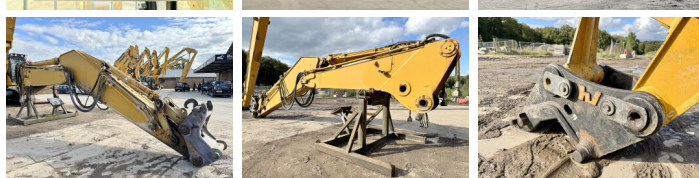

Caterpillar

Caterpillar 345CL UHD - 30 Meter Demolition

€ 138.000 wy?czynny podatek

Rok **2007**
Numer referencyjny **BM006168**
Godziny **24.441**

Algemeen

Typ **345CL UHD - 30 Meter Demolition**
Lokalizacja **Veldhoven, Netherlands**

Dutch vehicle

Certificaat

Chassis nummer

CE
CAT0345CESPC00241
Available at Boss Machinery! This Caterpillar 345CL UHD - 30 Meter Demolition Excavator from 2007 has an engine power of 239 kW and counts 24441 operational hours. Always worked in The Netherlands. The total weight of this Caterpillar 345CL UHD - 30 Meter Demolition is 57900 kg and the dimensions are 13.10 x 3.51 x 3.65. Furthermore, this 345CL UHD - 30 Meter Demolition is equipped with Radio, Pressurised Cabin, Airco, MP Rotation Lines, Camera, Dodatkowa funkcja hydrauliczna, Funkcja m?ota. The Caterpillar Excavator also has a CE marking. Do you want more information or do you want to try the Caterpillar 345CL UHD - 30 Meter Demolition at our yard? Please let us know.

Opis

Maten / Gewichten

Wymiary D*S*W **13.10 x 3.51 x 3.65**
Waga **57900**

Motor informatie

Marka silnika **Caterpillar**
Model silnika **C13**
Cylindry **6**
Turbo
Wydajno?? w kW **239**

BOSS
MACHINERY