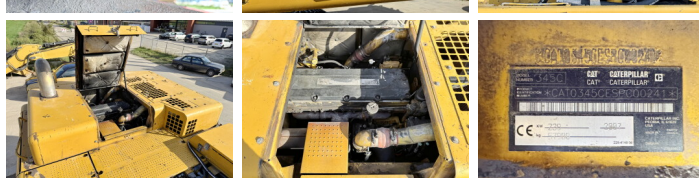

Caterpillar

Caterpillar 345CL UHD - 30 Meter Demolition

€ 138.000 wy?czynny podatek

Rok **2007**
Numer referencyjny **BM006168**
Godziny **24.441**

Algemeen

Typ **345CL UHD - 30 Meter Demolition**
Lokalizacja **Veldhoven, Netherlands**

Dutch vehicle

Certificaat

Chassis nummer

CE
CAT0345CESPC00241
Available at Boss Machinery! This Caterpillar 345CL UHD - 30 Meter Demolition Excavator from 2007 has an engine power of 239 kW and counts 24441 operational hours. Always worked in The Netherlands. The total weight of this Caterpillar 345CL UHD - 30 Meter Demolition is 57900 kg and the dimensions are 13.10 x 3.51 x 3.65. Furthermore, this 345CL UHD - 30 Meter Demolition is equipped with Radio, Pressurised Cabin, Airco, MP Rotation Lines, Camera, Dodatkowa funkcja hydrauliczna, Funkcja m?ota. The Caterpillar Excavator also has a CE marking. Do you want more information or do you want to try the Caterpillar 345CL UHD - 30 Meter Demolition at our yard? Please let us know.

Opis

Maten / Gewichten

Wymiary D*S*W **13.10 x 3.51 x 3.65**
Waga **57900**

Motor informatie

Marka silnika **Caterpillar**
Model silnika **C13**
Cylindry **6**
Turbo
Wydajno?? w kW **239**

BOSS
MACHINERY

Banden / Rupsen