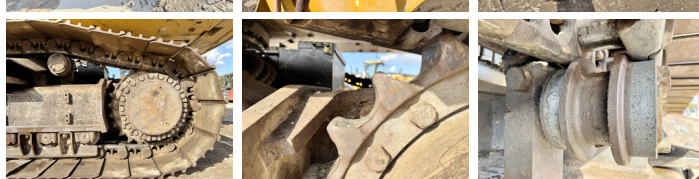

Caterpillar

Caterpillar 345CL UHD - 30 Meter Demolition

€ 138.000 wy?czynny podatek

Rok **2007**
Numer referencyjny **BM006168**
Godziny **24.441**

Algemeen

Typ **345CL UHD - 30 Meter Demolition**
Lokalizacja **Veldhoven, Netherlands**

Dutch vehicle

Certificaat

Chassis nummer

CE
CAT0345CESPC00241
Available at Boss Machinery! This Caterpillar 345CL UHD - 30 Meter Demolition Excavator from 2007 has an engine power of 239 kW and counts 24441 operational hours. Always worked in The Netherlands. The total weight of this Caterpillar 345CL UHD - 30 Meter Demolition is 57900 kg and the dimensions are 13.10 x 3.51 x 3.65. Furthermore, this 345CL UHD - 30 Meter Demolition is equipped with Radio, Pressurised Cabin, Airco, MP Rotation Lines, Camera, Dodatkowa funkcja hydrauliczna, Funkcja m?ota. The Caterpillar Excavator also has a CE marking. Do you want more information or do you want to try the Caterpillar 345CL UHD - 30 Meter Demolition at our yard? Please let us know.

Opis

Maten / Gewichten

Wymiary D*S*W **13.10 x 3.51 x 3.65**
Waga **57900**

Motor informatie

Marka silnika **Caterpillar**
Model silnika **C13**
Cylindry **6**
Turbo
Wydajno?? w kW **239**

BOSS
MACHINERY