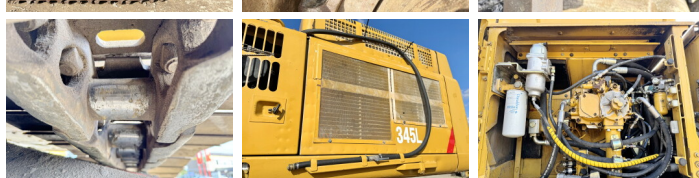

Caterpillar

Caterpillar 345CL UHD - 30 Meter Demolition

€ 138.000 wy?czynny podatek

Rok **2007**
Numer referencyjny **BM006168**
Godziny **24.441**

Algemeen

Typ **345CL UHD - 30 Meter Demolition**
Lokalizacja **Veldhoven, Netherlands**

Dutch vehicle

Certificaat

Chassis nummer

CE
CAT0345CESPC00241
Available at Boss Machinery! This Caterpillar 345CL UHD - 30 Meter Demolition Excavator from 2007 has an engine power of 239 kW and counts 24441 operational hours. Always worked in The Netherlands. The total weight of this Caterpillar 345CL UHD - 30 Meter Demolition is 57900 kg and the dimensions are 13.10 x 3.51 x 3.65. Furthermore, this 345CL UHD - 30 Meter Demolition is equipped with Radio, Pressurised Cabin, Airco, MP Rotation Lines, Camera, Dodatkowa funkcja hydrauliczna, Funkcja m?ota. The Caterpillar Excavator also has a CE marking. Do you want more information or do you want to try the Caterpillar 345CL UHD - 30 Meter Demolition at our yard? Please let us know.

Opis

Maten / Gewichten

Wymiary D*S*W **13.10 x 3.51 x 3.65**
Waga **57900**

Motor informatie

Marka silnika **Caterpillar**
Model silnika **C13**
Cylindry **6**
Turbo
Wydajno?? w kW **239**

BOSS
MACHINERY