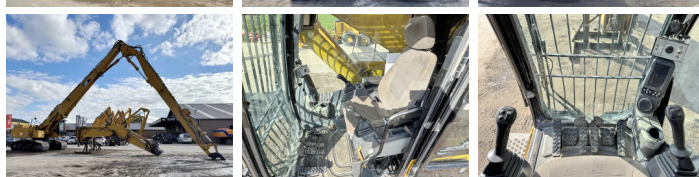

Caterpillar

Caterpillar 345CL UHD - 30 Meter Demolition

€ 138.000 wy?czynny podatek

Rok **2007**
Numer referencyjny **BM006168**
Godziny **24.441**

Algemeen

Typ **345CL UHD - 30 Meter Demolition**
Lokalizacja **Veldhoven, Netherlands**

Dutch vehicle

Certificaat

Chassis nummer

CE
CAT0345CESPC00241
Available at Boss Machinery! This Caterpillar 345CL UHD - 30 Meter Demolition Excavator from 2007 has an engine power of 239 kW and counts 24441 operational hours. Always worked in The Netherlands. The total weight of this Caterpillar 345CL UHD - 30 Meter Demolition is 57900 kg and the dimensions are 13.10 x 3.51 x 3.65. Furthermore, this 345CL UHD - 30 Meter Demolition is equipped with Radio, Pressurised Cabin, Airco, MP Rotation Lines, Camera, Dodatkowa funkcja hydrauliczna, Funkcja m?ota. The Caterpillar Excavator also has a CE marking. Do you want more information or do you want to try the Caterpillar 345CL UHD - 30 Meter Demolition at our yard? Please let us know.

Opis

Maten / Gewichten

Wymiary D*S*W **13.10 x 3.51 x 3.65**
Waga **57900**

Motor informatie

Marka silnika **Caterpillar**
Model silnika **C13**
Cylindry **6**
Turbo
Wydajno?? w kW **239**

BOSS
MACHINERY