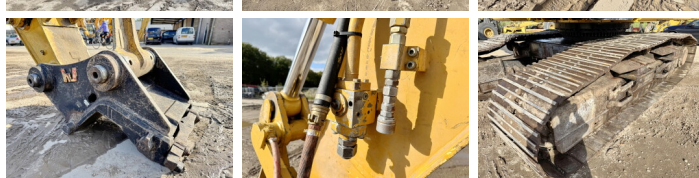

Dutch vehicle

Certificaat

Chassis nummer

CE
CAT0345CESPC00241
Available at Boss Machinery! This Caterpillar 345CL UHD - 30 Meter Demolition Excavator from 2007 has an engine power of 239 kW and counts 24441 operational hours. Always worked in The Netherlands. The total weight of this Caterpillar 345CL UHD - 30 Meter Demolition is 57900 kg and the dimensions are 13.10 x 3.51 x 3.65. Furthermore, this 345CL UHD - 30 Meter Demolition is equipped with Radio, Pressurised Cabin, Airco, MP Rotation Lines, Camera, Dodatkowa funkcja hydrauliczna, Funkcja m?ota. The Caterpillar Excavator also has a CE marking. Do you want more information or do you want to try the Caterpillar 345CL UHD - 30 Meter Demolition at our yard? Please let us know.

Opis

Maten / Gewichten

Wymiary D*S*W **13.10 x 3.51 x 3.65**
Waga **57900**

Motor informatie

Marka silnika **Caterpillar**
Model silnika **C13**
Cylindry **6**
Turbo
Wydajno?? w kW **239**

BOSS
MACHINERY

Banden / Rupsen