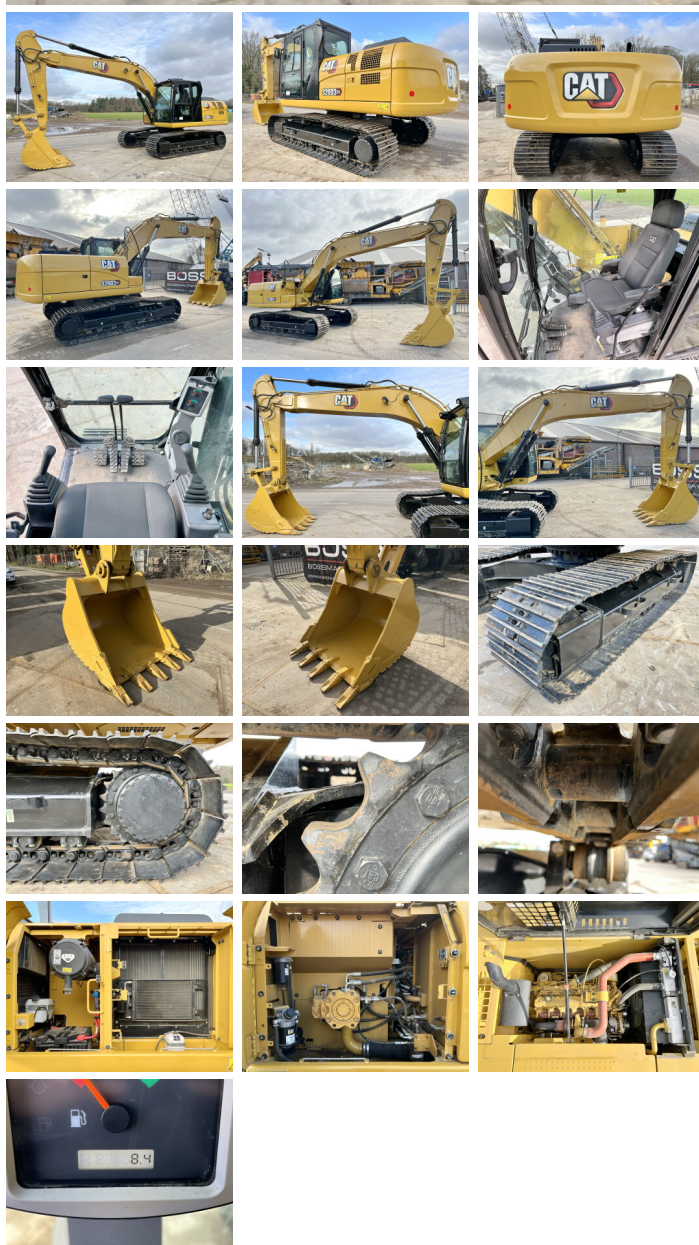

Caterpillar

Caterpillar 320D3 GC

BOSS
MACHINERY

€ 82.500 wy??czny podatek

Rok **2024**
Numer referencyjny **BM005592**
Godziny **5**

Algemeen

Typ 320D3 GC
Lokalizacja Veldhoven, Netherlands
Certificaat NOT FOR SALE IN EU / NO CE MARK
Available at Boss Machinery! This Caterpillar 320D3 GC Excavator from 2024 has an engine power of 92 kW and counts 5 operational hours. The total weight of this Caterpillar 320D3 GC is 19800 kg and the dimensions are 9.65 x 2.80 x 3.20. Furthermore, this 320D3 GC is equipped with Airco, Dodatkowa funkcja hydrauliczna, Funkcja m?ota. The Caterpillar Excavator also has a NOT FOR SALE IN EU / NO CE MARK marking. Do you want more information or do you want to try the Caterpillar 320D3 GC at our yard? Please let us know.

Maten / Gewichten

Waga 19800
Wymiary D*S*W 9.65 x 2.80 x 3.20

Motor informatie

Marka silnika Caterpillar
Model silnika ALUW06DTI
Cylindry 6
Turbo
Wydajno?? w kW 92

Banden / Rupsen

?a?cuch% 100
P?yta % 100
Sprocket% 100
Szeroko?? p?yty 60 cm