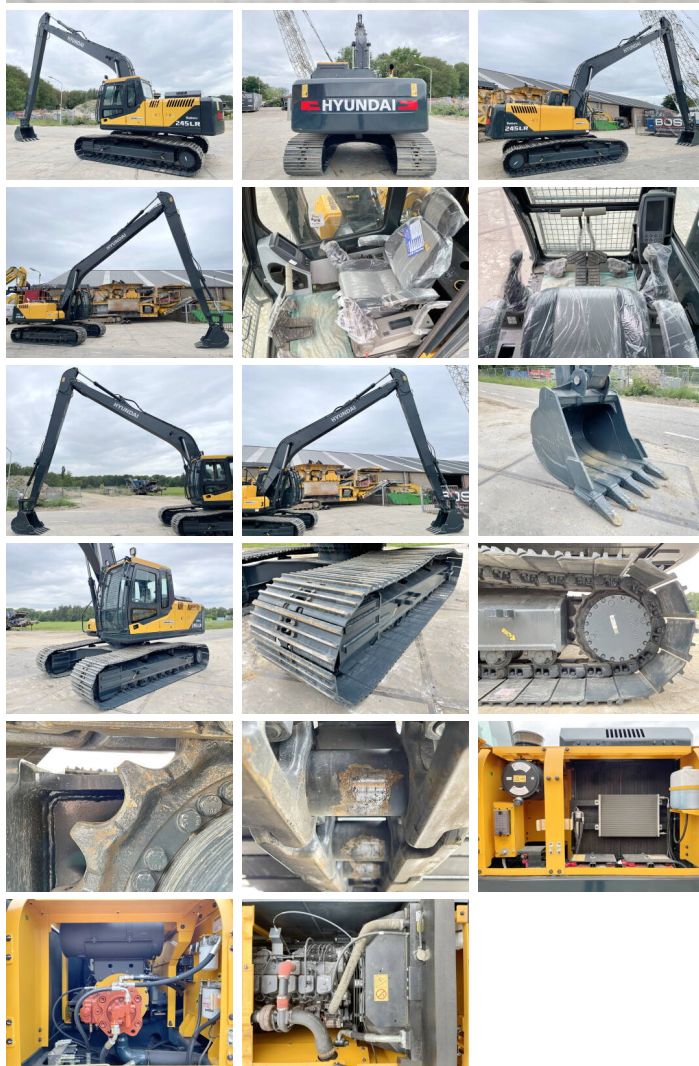

Hyundai

Hyundai R245LR

BOSS
MACHINERY

€ 109.000wy??czny podatek

Rok **2024**
Numer referencyjny **BM005574**
Godziny **10**

Algemeen

Typ R245LR
Lokalizacja Veldhoven, Netherlands
Certificaat NOT FOR SALE IN EU / NO CE MARK
Available at Boss Machinery! This Hyundai R245LR Excavator from 2024 has an engine power of 104 kW and counts 10 operational hours. The total weight of this Hyundai R245LR is 24500 kg and the dimensions are 12.10 x 3.19 x 3.30. Furthermore, this R245LR is equipped with Radio, Airco, Bluetooth. The Hyundai Excavator also has a NOT FOR SALE IN EU / NO CE MARK marking. Do you want more information or do you want to try the Hyundai R245LR at our yard? Please let us know.

Maten / Gewichten

Wymiary D*S*W 12.10 x 3.19 x 3.30
Waga 24500 kg

Motor informatie

Marka silnika Cummins
Model silnika 6BT5.9C
Turbo
Wydajno?? w kW 104

Banden / Rupsen

P?yta % 100
Sprocket% 100
?a?cuch% 100
Szeroko?? p?yty 80 cm

Opties

Radio