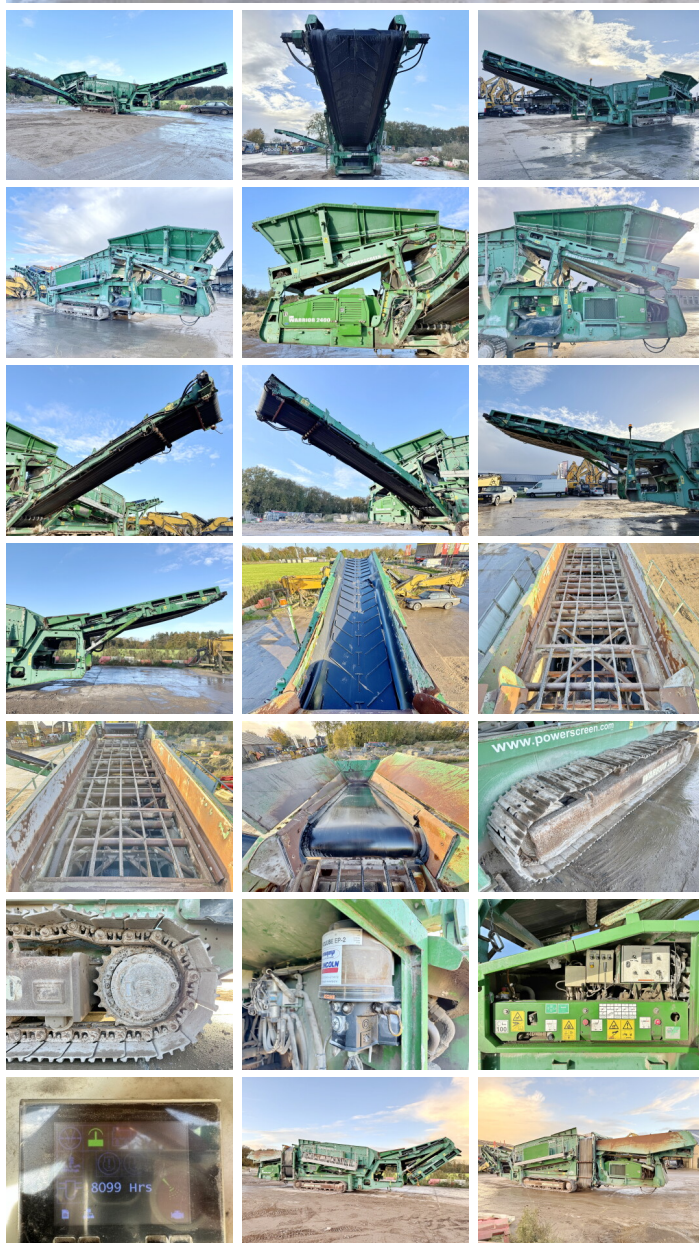

Powerscreen

Powerscreen Warrior 2400

€ 105.000 wy?czny podatek

Rok **2014**
Numer referencyjny **BM006359**
Godziny **8.099**

Algemeen

Typ **Warrior 2400**
Lokalizacja **Veldhoven, Netherlands**
Dutch vehicle
Certificaat **CE + EPA**
Chassis nummer **D00126KDGE28191**

Opis

Available at Boss Machinery! This Powerscreen Warrior 2400 Screener from 2014 has an engine power of 151 kW and counts 8099 operational hours. Always worked in The Netherlands. The total weight of this Powerscreen Warrior 2400 is 41250 kg and the dimensions are 17.50 x 3.20 x 3.60. Furthermore, this Warrior 2400 is equipped with Dodatkowa funkcja hydrauliczna, Centralne smarowanie. The Powerscreen Screener also has a CE + EPA marking. Do you want more information or do you want to try the Powerscreen Warrior 2400 at our yard? Please let us know.

Maten / Gewichten

Wymiary D*S*W **17.50 x 3.20 x 3.60**
Waga **41250**

Motor informatie

Marka silnika **Caterpillar**
Model silnika **C7.1**
Turbo
Wydajno?? w kW **151**

Banden / Rupsen

P?yta % **70**
?a?cuch% **70**
Sprocket% **70**

BOSS
MACHINERY