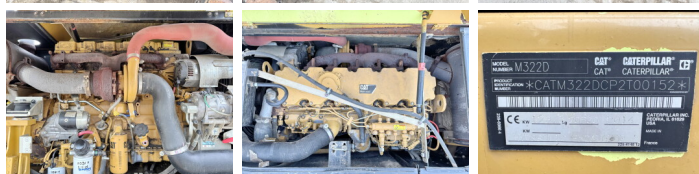

Caterpillar

Caterpillar M322D

BOSS
MACHINERY

€ 49.500 wy?czny podatek

Rok **2014**
Numer referencyjny **BM006322**
Godziny **11.392**

Algemeen

Typ **M322D**
Lokalizacja **Veldhoven, Netherlands**
Certificaat **CE**
Chassis nummer **CATM322DCP2T00152**

Opis

Available at Boss Machinery! This Caterpillar M322D Wheeled Excavator from 2014 has an engine power of 130 kW and counts 11392 operational hours. The total weight of this Caterpillar M322D is 20500 kg and the dimensions are 9.20 x 2.74 x 3.17. Furthermore, this M322D is equipped with Szybkoz?cze, Radio, Airco, Camera, Heated Seat, Dodatkowa funkcja hydrauliczna, Funkcja m?ota, Centralne smarowanie. The Caterpillar Wheeled Excavator also has a CE marking. Do you want more information or do you want to try the Caterpillar M322D at our yard? Please let us know.

Maten / Gewichten

Wymiary D*S*W **9.20 x 2.74 x 3.17**
Waga **20500**

Technische informatie

German Machine
Konfiguracje dysk?w **4x4**

Motor informatie

Marka silnika **Caterpillar**
Model silnika **C6.6**
Cylindry **6**
Turbo
Wydajno?? w kW **130**