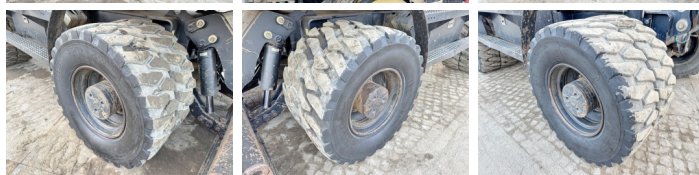

Caterpillar

Caterpillar M322D

BOSS
MACHINERY

€ 49.500 wy?czny podatek

Rok **2014**
Numer referencyjny **BM006322**
Godziny **11.392**

Algemeen

Typ **M322D**
Lokalizacja **Veldhoven, Netherlands**
Certificaat **CE**
Chassis nummer **CATM322DCP2T00152**

Opis

Available at Boss Machinery! This Caterpillar M322D Wheeled Excavator from 2014 has an engine power of 130 kW and counts 11392 operational hours. The total weight of this Caterpillar M322D is 20500 kg and the dimensions are 9.20 x 2.74 x 3.17. Furthermore, this M322D is equipped with Szybkoz?cze, Radio, Airco, Camera, Heated Seat, Dodatkowa funkcja hydrauliczna, Funkcja m?ota, Centralne smarowanie. The Caterpillar Wheeled Excavator also has a CE marking. Do you want more information or do you want to try the Caterpillar M322D at our yard? Please let us know.

Maten / Gewichten

Wymiary D*S*W **9.20 x 2.74 x 3.17**
Waga **20500**

Technische informatie

German Machine
Konfiguracje dysk?w **4x4**

Motor informatie

Marka silnika **Caterpillar**
Model silnika **C6.6**
Cylindry **6**
Turbo
Wydajno?? w kW **130**