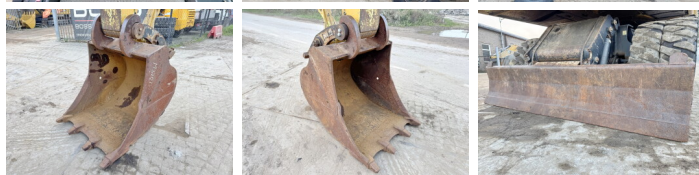

Caterpillar

Caterpillar M322D

BOSS
MACHINERY

€ 49.500 wy?czny podatek

Rok **2014**
Numer referencyjny **BM006322**
Godziny **11.392**

Algemeen

Typ **M322D**
Lokalizacja **Veldhoven, Netherlands**
Certificaat **CE**
Chassis nummer **CATM322DCP2T00152**

Opis

Available at Boss Machinery! This Caterpillar M322D Wheeled Excavator from 2014 has an engine power of 130 kW and counts 11392 operational hours. The total weight of this Caterpillar M322D is 20500 kg and the dimensions are 9.20 x 2.74 x 3.17. Furthermore, this M322D is equipped with Szybkoz?cze, Radio, Airco, Camera, Heated Seat, Dodatkowa funkcja hydrauliczna, Funkcja m?ota, Centralne smarowanie. The Caterpillar Wheeled Excavator also has a CE marking. Do you want more information or do you want to try the Caterpillar M322D at our yard? Please let us know.

Maten / Gewichten

Wymiary D*S*W **9.20 x 2.74 x 3.17**
Waga **20500**

Technische informatie

German Machine
Konfiguracje dysk?w **4x4**

Motor informatie

Marka silnika **Caterpillar**
Model silnika **C6.6**
Cylindry **6**
Turbo
Wydajno?? w kW **130**