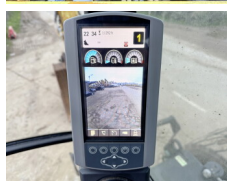

Caterpillar

Caterpillar M322D

BOSS
MACHINERY

€ 49.500 wy?czny podatek

Rok **2014**
Numer referencyjny **BM006322**
Godziny **11.392**

Algemeen

Typ **M322D**
Lokalizacja **Veldhoven, Netherlands**
Certificaat **CE**
Chassis nummer **CATM322DCP2T00152**

Opis

Available at Boss Machinery! This Caterpillar M322D Wheeled Excavator from 2014 has an engine power of 130 kW and counts 11392 operational hours. The total weight of this Caterpillar M322D is 20500 kg and the dimensions are 9.20 x 2.74 x 3.17. Furthermore, this M322D is equipped with Szybkoz?cze, Radio, Airco, Camera, Heated Seat, Dodatkowa funkcja hydrauliczna, Funkcja m?ota, Centralne smarowanie. The Caterpillar Wheeled Excavator also has a CE marking. Do you want more information or do you want to try the Caterpillar M322D at our yard? Please let us know.

Maten / Gewichten

Wymiary D*S*W **9.20 x 2.74 x 3.17**
Waga **20500**

Technische informatie

German Machine
Konfiguracje dysk?w **4x4**

Motor informatie

Marka silnika **Caterpillar**
Model silnika **C6.6**
Cylindry **6**
Turbo
Wydajno?? w kW **130**