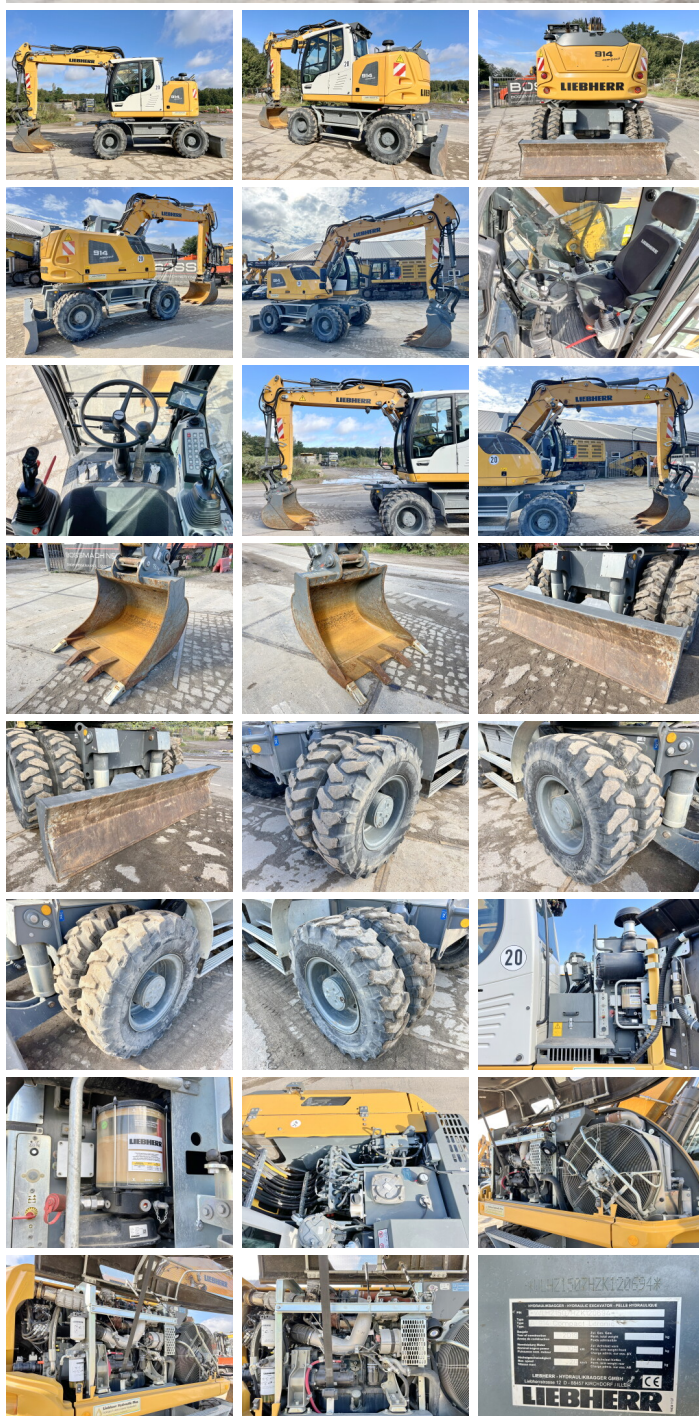

Liebherr

Liebherr A914 Compact Litronic - Likufix

€ 110.000 wy?czynny podatek

Rok **2020**
Numer referencyjny **BM006040**
Godziny **3.012**

Algemeen

Typ A914 Compact Litronic - Likufix
Lokalizacja Veldhoven, Netherlands
First owner
Certificaat CE
Chassis nummer WLHZ1507HZK120694

Opis

Available at Boss Machinery! This Liebherr A914 Compact Litronic - Likufix Wheeled Excavator from 2020 has an engine power of 105 kW and counts 3012 operational hours. Bought from the first owner. The total weight of this Liebherr A914 Compact Litronic - Likufix is 16500 kg and the dimensions are 7.85 x 2.54 x 3.16. Furthermore, this A914 Compact Litronic - Likufix is equipped with Airco, MP Rotation Lines, Heated Seat, Bluetooth, Backup alarm, Szybkosz?cze, Camera, Radio, AdBlue, Dodatkowa funkcja hydrauliczna, Funkcja m?ota, Centralne smarowanie. The Liebherr Wheeled Excavator also has a CE marking. Do you want more information or do you want to try the Liebherr A914 Compact Litronic - Likufix at our yard? Please let us know.

Maten / Gewichten

Waga 16500
Wymiary D*S*W 7.85 x 2.54 x 3.16

Technische informatie

Konfiguracje dysków 4x4

BOSS
MACHINERY

Motor informatie

Marka silnika	FPT
Model silnika	F4HF45PE00A
Cylindry	4
Turbo	
Wydajno?? w kW	105