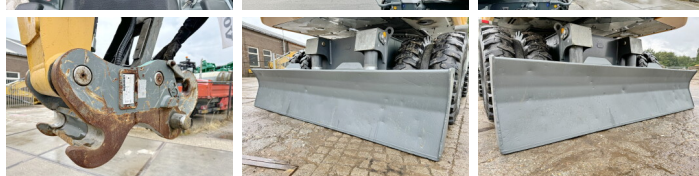

Overig blade width 275cm -
refueling system incl pump -
tilt hydraulic function -
rotation function - SW
adapter 48 Likufix - stick
length 265cm

Certificaat CE + EPA

Chassis nummer 110425

Opis Available at Boss Machinery! This Liebherr A918 EW Litronic - Likufix Wheeled Excavator from 2019 has an engine power of 120 kW and counts 3588 operational hours. Bought from the first owner. The total weight of this Liebherr A918 EW Litronic - Likufix is 18000 kg and the dimensions are 8.65 x 2.75 x 3.35. Furthermore, this A918 EW Litronic - Likufix is equipped with Backup alarm, Szybkocz?cze, AdBlue, Camera, Airco, Radio, Dodatkowa funkcja hydrauliczna, Funkcja m?ota, Centralne smarowanie. The Liebherr Wheeled Excavator also has a CE + EPA marking. Do you want more information or do you want to try the Liebherr A918 EW Litronic - Likufix at our yard? Please let us know.

Maten / Gewichten

Wymiary D*S*W 8.65 x 2.75 x 3.35
Waga 18000

Technische informatie

German Machine

BOSS
MACHINERY

Konfiguracje dysków 4x4

Motor informatie

Marka silnika	FPT (FIAT POWER TRAIN)
Model silnika	F4HFE413G
Cylindry	4
Turbo	
Wydajno?? w kW	120