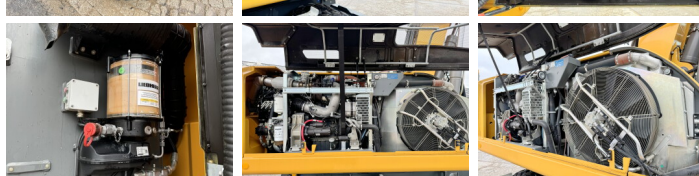

Overig blade width 275cm -
refueling system incl pump -
tilt hydraulic function -
rotation function - SW
adapter 48 Likufix - stick
length 265cm

Certificaat CE + EPA

Chassis nummer 110425

Opis Available at Boss Machinery! This Liebherr A918 EW Litronic - Likufix Wheeled Excavator from 2019 has an engine power of 120 kW and counts 3588 operational hours. Bought from the first owner. The total weight of this Liebherr A918 EW Litronic - Likufix is 18000 kg and the dimensions are 8.65 x 2.75 x 3.35. Furthermore, this A918 EW Litronic - Likufix is equipped with Backup alarm, Szybkocz?cze, AdBlue, Camera, Airco, Radio, Dodatkowa funkcja hydrauliczna, Funkcja m?ota, Centralne smarowanie. The Liebherr Wheeled Excavator also has a CE + EPA marking. Do you want more information or do you want to try the Liebherr A918 EW Litronic - Likufix at our yard? Please let us know.

Maten / Gewichten

Wymiary D*S*W 8.65 x 2.75 x 3.35
Waga 18000

Technische informatie

German Machine

BOSS
MACHINERY

Konfiguracje dysków 4x4

Motor informatie

Marka silnika	FPT (FIAT POWER TRAIN)
Model silnika	F4HFE413G
Cylindry	4
Turbo	
Wydajno?? w kW	120