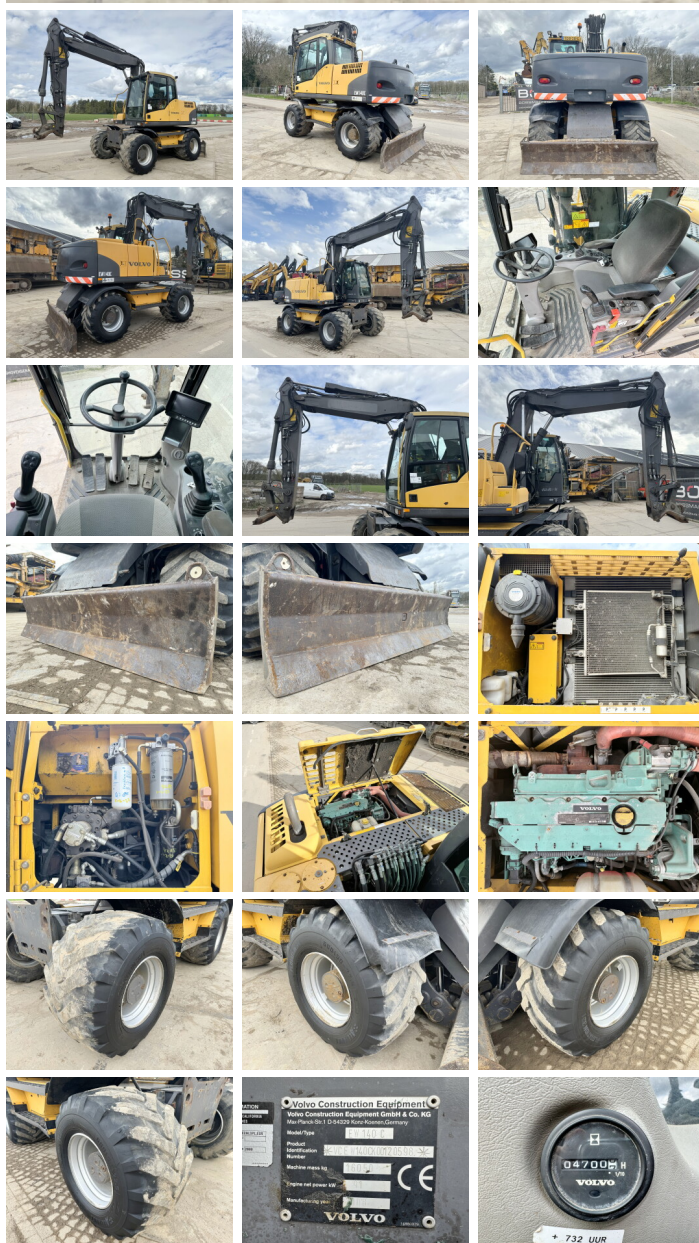

Volvo

Volvo EW140C

BOSS
MACHINERY

€ 32.500 wy??czny podatek

Rok **2008**
Numer referencyjny **BM005705**
Godziny **16.000**

Algemeen

Typ **EW140C**
Lokalizacja **Veldhoven, Netherlands**
Dutch vehicle
Certificaat **CE + EPA**
Chassis nummer **VCEW140CK00120598**

Opis

Available at Boss Machinery! This Volvo EW140C Wheeled Excavator from 2008 has an engine power of 91 kW and counts 16000 operational hours. Always worked in The Netherlands. The total weight of this Volvo EW140C is 16050 kg and the dimensions are 7.80 x 2.60 x 3.25. Furthermore, this EW140C is equipped with Radio, Beacon, Szybkosz??cze, Airco, Dodatkowa funkcja hydrauliczna, Funkcja m?ota. The Volvo Wheeled Excavator also has a CE + EPA marking. Do you want more information or do you want to try the Volvo EW140C at our yard? Please let us know.

Maten / Gewichten

Wymiary D*S*W **7.80 x 2.60 x 3.25**
Waga **16050**

Motor informatie

Marka silnika **Volvo**
Model silnika **D5E**
Wydajno?? w kW **91**

Banden / Rupsen

20% 40% **600/50-22.5**
40% 40% **600/50-22.5**

Opties