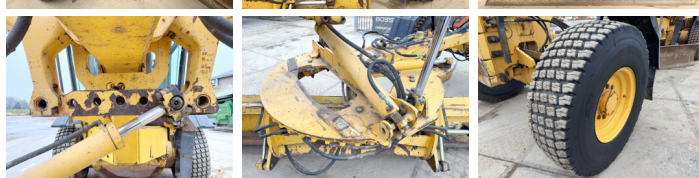

Volvo

Volvo G970

BOSS
MACHINERY

€ 52.500 wy??czny podatek

Rok **2008**
Numer referencyjny **BM006030**
Godziny **9.975**

Algemeen

Typ **G970**
Lokalizacja **Veldhoven, Netherlands**
Certificaat **EPA**
Opis
Available at Boss Machinery! This Volvo G970 Grader from 2008 has an engine power of 191 kW and counts 9975 operational hours. The total weight of this Volvo G970 is 19420 kg and the dimensions are 9.70 x 2.80 x 3.45. Furthermore, this G970 is equipped with Heated Mirrors, Airco, Radio, Backup alarm. The Volvo Grader also has a EPA marking. Do you want more information or do you want to try the Volvo G970 at our yard? Please let us know.

Maten / Gewichten

Wymiary D*S*W **9.70 x 2.80 x 3.45**
Waga **19420**

Technische informatie

Konfiguracje dysków **6x4**

Motor informatie

Marka silnika **Volvo**
Model silnika **D9B**
Cylindry **6**
Turbo
Wydajno?? w kW **191**

Banden / Rupsen

90% 90% **17.5R25**
90% 90% **17.5R25**
90% 90% **17.5R25**

Opties

Heated Mirrors

Airco

Radio

Backup alarm