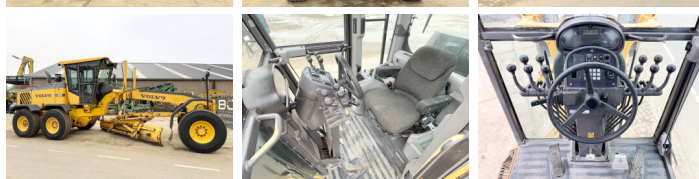

Volvo

Volvo G970

BOSS
MACHINERY

€ 52.500 wy??czny podatek

Rok **2008**
Numer referencyjny **BM006030**
Godziny **9.975**

Algemeen

Typ **G970**
Lokalizacja **Veldhoven, Netherlands**
Certificaat **EPA**
Opis
Available at Boss Machinery! This Volvo G970 Grader from 2008 has an engine power of 191 kW and counts 9975 operational hours. The total weight of this Volvo G970 is 19420 kg and the dimensions are 9.70 x 2.80 x 3.45. Furthermore, this G970 is equipped with Heated Mirrors, Airco, Radio, Backup alarm. The Volvo Grader also has a EPA marking. Do you want more information or do you want to try the Volvo G970 at our yard? Please let us know.

Maten / Gewichten

Wymiary D*S*W **9.70 x 2.80 x 3.45**
Waga **19420**

Technische informatie

Konfiguracje dysków **6x4**

Motor informatie

Marka silnika **Volvo**
Model silnika **D9B**
Cylindry **6**
Turbo
Wydajno?? w kW **191**

Banden / Rupsen

90% 90% **17.5R25**
90% 90% **17.5R25**
90% 90% **17.5R25**

Opties

Heated Mirrors

Airco

Radio

Backup alarm