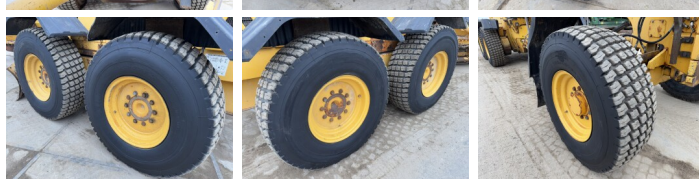

Volvo

Volvo G970

BOSS
MACHINERY

€ 52.500 wy??czny podatek

Rok **2008**
Numer referencyjny **BM006030**
Godziny **9.975**

Algemeen

Typ **G970**
Lokalizacja **Veldhoven, Netherlands**
Certificaat **EPA**
Opis
Available at Boss Machinery! This Volvo G970 Grader from 2008 has an engine power of 191 kW and counts 9975 operational hours. The total weight of this Volvo G970 is 19420 kg and the dimensions are 9.70 x 2.80 x 3.45. Furthermore, this G970 is equipped with Heated Mirrors, Airco, Radio, Backup alarm. The Volvo Grader also has a EPA marking. Do you want more information or do you want to try the Volvo G970 at our yard? Please let us know.

Maten / Gewichten

Wymiary D*S*W **9.70 x 2.80 x 3.45**
Waga **19420**

Technische informatie

Konfiguracje dysków **6x4**

Motor informatie

Marka silnika **Volvo**
Model silnika **D9B**
Cylindry **6**
Turbo
Wydajno?? w kW **191**

Banden / Rupsen

90% 90% **17.5R25**
90% 90% **17.5R25**
90% 90% **17.5R25**

Opties

Heated Mirrors

Airco

Radio

Backup alarm