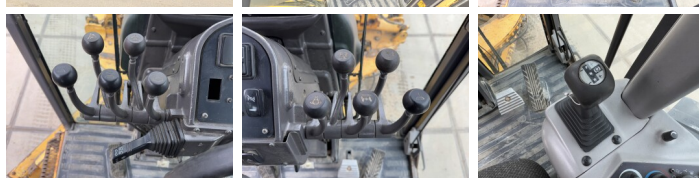

Volvo

Volvo G970

BOSS
MACHINERY

€ 52.500 wy??czny podatek

Rok **2008**
Numer referencyjny **BM006030**
Godziny **9.975**

Algemeen

Typ **G970**
Lokalizacja **Veldhoven, Netherlands**
Certificaat **EPA**
Opis
Available at Boss Machinery! This Volvo G970 Grader from 2008 has an engine power of 191 kW and counts 9975 operational hours. The total weight of this Volvo G970 is 19420 kg and the dimensions are 9.70 x 2.80 x 3.45. Furthermore, this G970 is equipped with Heated Mirrors, Airco, Radio, Backup alarm. The Volvo Grader also has a EPA marking. Do you want more information or do you want to try the Volvo G970 at our yard? Please let us know.

Banden / Rupsen

90% 90% **17.5R25**
90% 90% **17.5R25**
90% 90% **17.5R25**

Opties

Heated Mirrors

Airco

Radio

Backup alarm