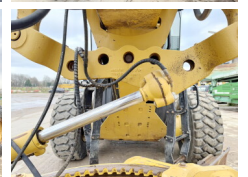

Caterpillar

Caterpillar 14M

BOSS
MACHINERY

€ 128.000 wy?czny podatek

Rok **2011**
Numer referencyjny **BM005635**
Godziny **11.205**

Algemeen

Typ **14M**
Lokalizacja **Veldhoven, Netherlands**
Available at Boss Machinery! This Caterpillar 14M Grader from 2011 has an engine power of 205 kW and counts 11205 operational hours. The total weight of this Caterpillar 14M is 25500 kg and the dimensions are 10.55 x 3.10 x 3.57. Furthermore, this 14M is equipped with Airco, Radio, Dodatkowa funkcja hydrauliczna. Do you want more information or do you want to try the Caterpillar 14M at our yard? Please let us know.

Banden / Rupsen

60% 60% **20.5R25**
60% 60% **20.5R25**
30% 30% **20.5R25**

Opties

Airco
Radio
Dodatkowa funkcja
hydrauliczna