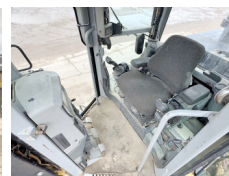

Caterpillar

Caterpillar 14M

BOSS
MACHINERY

€ 128.000 wy?czny podatek

Rok **2011**
Numer referencyjny **BM005635**
Godziny **11.205**

Algemeen

Typ **14M**
Lokalizacja **Veldhoven, Netherlands**
Available at Boss Machinery! This Caterpillar 14M Grader from 2011 has an engine power of 205 kW and counts 11205 operational hours. The total weight of this Caterpillar 14M is 25500 kg and the dimensions are 10.55 x 3.10 x 3.57. Furthermore, this 14M is equipped with Airco, Radio, Dodatkowa funkcja hydrauliczna. Do you want more information or do you want to try the Caterpillar 14M at our yard? Please let us know.

Banden / Rupsen

60% 60% **20.5R25**
60% 60% **20.5R25**
30% 30% **20.5R25**

Opties

Airco
Radio
Dodatkowa funkcja
hydrauliczna