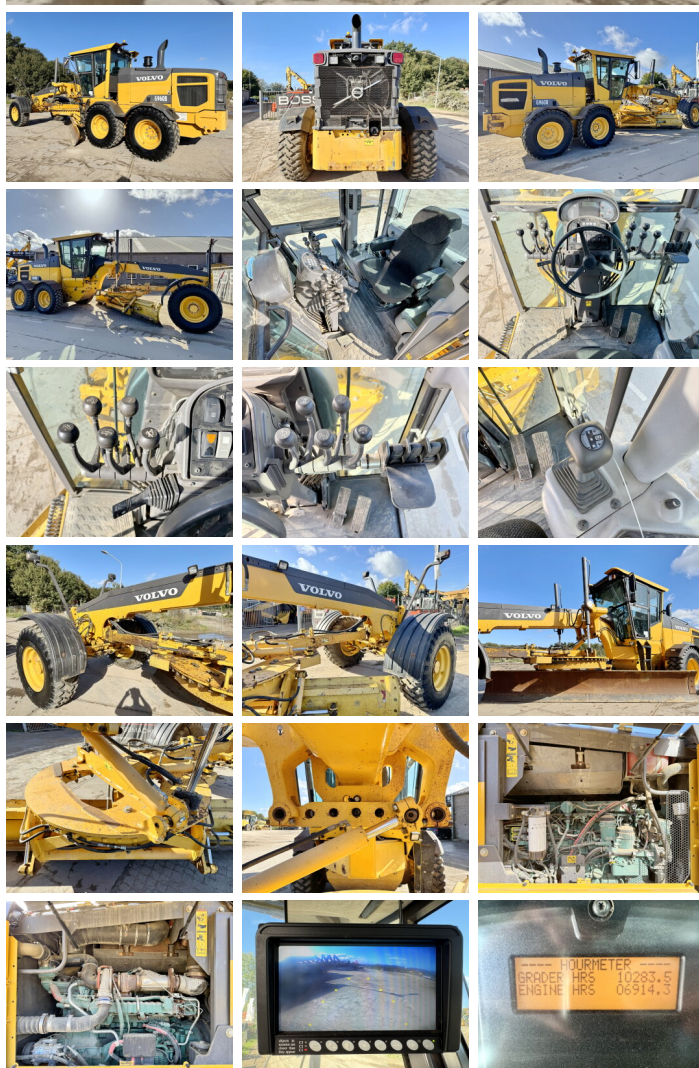

Volvo

Volvo G960B

BOSS
MACHINERY

€ 67.500 wy??czny podatek

Rok **2014**
Numer referencyjny **BM006012**
Godziny **10.283**

Algemeen

Typ **G960B**
Lokalizacja **Veldhoven, Netherlands**
Certificaat **EPA**

Opis Available at Boss Machinery! This Volvo G960B Grader from 2014 has an engine power of 191 kW and counts 10283 operational hours. The total weight of this Volvo G960B is 17970 kg and the dimensions are 9.30 x 2.70 x 3.30. Furthermore, this G960B is equipped with Airco, Radio, Heated Mirrors, Backup alarm, Camera, Beacon. The Volvo Grader also has a EPA marking. Do you want more information or do you want to try the Volvo G960B at our yard? Please let us know.

Maten / Gewichten

Waga **17970**
Wymiary D*S*W **9.30 x 2.70 x 3.30**

Technische informatie

Konfiguracje dysków **6x4**

Motor informatie

Marka silnika **Volvo**
Model silnika **D8H**
Cylindry **6**
Turbo
Wydajno?? w kW **191**

Banden / Rupsen

60% 60% **17.5R25**
60% 60% **17.5R25**
60% 60% **17.5R25**

Opties

Airco

Radio

Heated Mirrors

Backup alarm

Camera