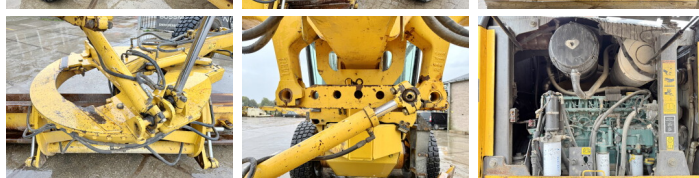

Volvo

Volvo G960

BOSS
MACHINERY

€ 47.500 wy??czny podatek

Rok **2007**
Numer referencyjny **BM006032**
Godziny **11.819**

Algemeen

Typ **G960**
Lokalizacja **Veldhoven, Netherlands**
Available at Boss Machinery! This Volvo G960 Grader from 2007 has an engine power of 180 kW and counts 11819 operational hours. The total weight of this Volvo G960 is 17830 kg and the dimensions are 9.30 x 2.70 x 3.30. Furthermore, this G960 is equipped with Radio, Beacon, Airco. Do you want more information or do you want to try the Volvo G960 at our yard? Please let us know.

Maten / Gewichten

Wymiary D*S*W **9.30 x 2.70 x 3.30**
Waga **17830**
Extra dimensions: **4.30m Blade**

Technische informatie

Konfiguracje dysków **6x4**

Motor informatie

Marka silnika **Volvo**
Model silnika **D7E**
Cylindry **6**
Turbo
Wydajno?? w kW **180**

Banden / Rupsen

60% 60% **17.5R25**
60% 60% **17.5R25**
60% 60% **17.5R25**

Opties

Radio

Beacon
Airco