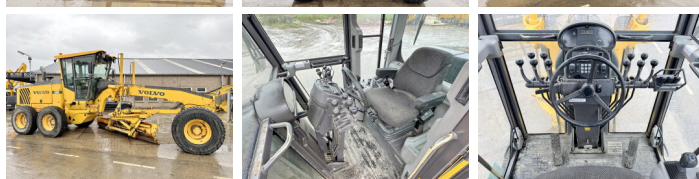

Volvo

Volvo G960

BOSS
MACHINERY

€ 47.500 wy??czny podatek

Rok **2007**
Numer referencyjny **BM006032**
Godziny **11.819**

Algemeen

Typ **G960**
Lokalizacja **Veldhoven, Netherlands**
Available at Boss Machinery! This Volvo G960 Grader from 2007 has an engine power of 180 kW and counts 11819 operational hours. The total weight of this Volvo G960 is 17830 kg and the dimensions are 9.30 x 2.70 x 3.30. Furthermore, this G960 is equipped with Radio, Beacon, Airco. Do you want more information or do you want to try the Volvo G960 at our yard? Please let us know.

Maten / Gewichten

Wymiary D*S*W **9.30 x 2.70 x 3.30**
Waga **17830**
Extra dimensions: **4.30m Blade**

Technische informatie

Konfiguracje dysków **6x4**

Motor informatie

Marka silnika **Volvo**
Model silnika **D7E**
Cylindry **6**
Turbo
Wydajno?? w kW **180**

Banden / Rupsen

60% 60% **17.5R25**
60% 60% **17.5R25**
60% 60% **17.5R25**

Opties

Radio

Beacon
Airco