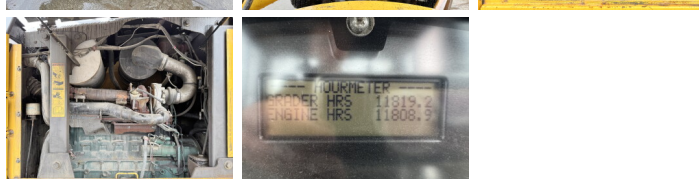

Volvo

Volvo G960

BOSS
MACHINERY

€ 47.500 wy??czny podatek

Rok **2007**
Numer referencyjny **BM006032**
Godziny **11.819**

Algemeen

Typ **G960**
Lokalizacja **Veldhoven, Netherlands**
Available at Boss Machinery! This Volvo G960 Grader from 2007 has an engine power of 180 kW and counts 11819 operational hours. The total weight of this Volvo G960 is 17830 kg and the dimensions are 9.30 x 2.70 x 3.30. Furthermore, this G960 is equipped with Radio, Beacon, Airco. Do you want more information or do you want to try the Volvo G960 at our yard? Please let us know.

Maten / Gewichten

Wymiary D*S*W **9.30 x 2.70 x 3.30**
Waga **17830**
Extra dimensions: **4.30m Blade**

Technische informatie

Konfiguracje dysków **6x4**

Motor informatie

Marka silnika **Volvo**
Model silnika **D7E**
Cylindry **6**
Turbo
Wydajno?? w kW **180**

Banden / Rupsen

60% 60% **17.5R25**
60% 60% **17.5R25**
60% 60% **17.5R25**

Opties

Radio