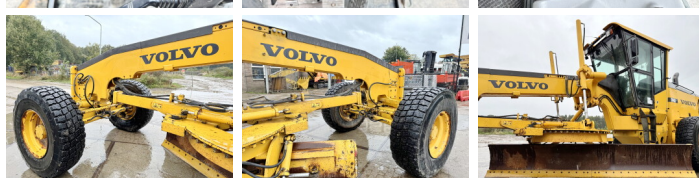

Volvo

Volvo G960

BOSS
MACHINERY

€ 47.500 wy??czny podatek

Rok **2007**
Numer referencyjny **BM006032**
Godziny **11.819**

Algemeen

Typ **G960**
Lokalizacja **Veldhoven, Netherlands**
Available at Boss Machinery! This Volvo G960 Grader from 2007 has an engine power of 180 kW and counts 11819 operational hours. The total weight of this Volvo G960 is 17830 kg and the dimensions are 9.30 x 2.70 x 3.30. Furthermore, this G960 is equipped with Radio, Beacon, Airco. Do you want more information or do you want to try the Volvo G960 at our yard? Please let us know.

Maten / Gewichten

Wymiary D*S*W **9.30 x 2.70 x 3.30**
Waga **17830**
Extra dimensions: **4.30m Blade**

Technische informatie

Konfiguracje dysków **6x4**

Motor informatie

Marka silnika **Volvo**
Model silnika **D7E**
Cylindry **6**
Turbo
Wydajno?? w kW **180**

Banden / Rupsen

60% 60% **17.5R25**
60% 60% **17.5R25**
60% 60% **17.5R25**

Opties

Radio

Beacon
Airco