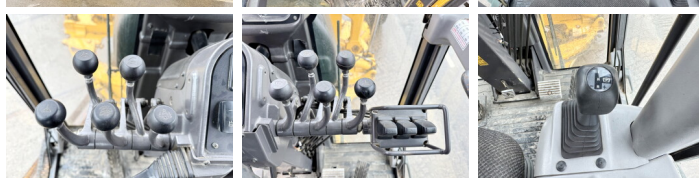

Volvo

Volvo G960

BOSS
MACHINERY

€ 47.500 wy??czny podatek

Rok **2007**
Numer referencyjny **BM006032**
Godziny **11.819**

Algemeen

Typ **G960**
Lokalizacja **Veldhoven, Netherlands**
Available at Boss Machinery! This Volvo G960 Grader from 2007 has an engine power of 180 kW and counts 11819 operational hours. The total weight of this Volvo G960 is 17830 kg and the dimensions are 9.30 x 2.70 x 3.30. Furthermore, this G960 is equipped with Radio, Beacon, Airco. Do you want more information or do you want to try the Volvo G960 at our yard? Please let us know.

Banden / Rupsen

60% 60% **17.5R25**
60% 60% **17.5R25**
60% 60% **17.5R25**

Opties

Radio

Beacon
Airco