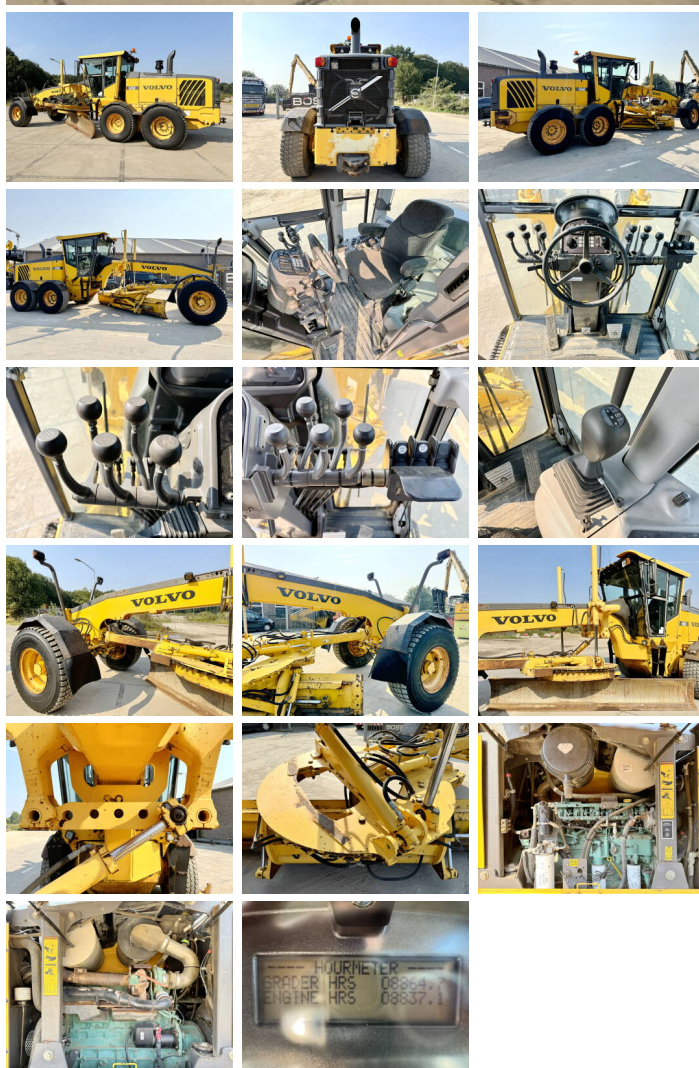

Volvo

Volvo G960

BOSS
MACHINERY

€ 49.500 wy??czny podatek

Rok **2009**
Numer referencyjny **BM006031**
Godziny **8.864**

Algemeen

Typ G960
Lokalizacja Veldhoven, Netherlands
Certificaat EPA

Opis Available at Boss Machinery! This Volvo G960 Grader from 2009 has an engine power of 180 kW and counts 8864 operational hours. The total weight of this Volvo G960 is 17970 kg and the dimensions are 9.30 x 2.70 x 3.30. Furthermore, this G960 is equipped with Airco, Beacon, Radio, Heated Mirrors, Dodatkowa funkcja hydrauliczna. The Volvo Grader also has a EPA marking. Do you want more information or do you want to try the Volvo G960 at our yard? Please let us know.

Maten / Gewichten

Waga 17970
Wymiary D*S*W 9.30 x 2.70 x 3.30

Technische informatie

Konfiguracje dysków 6x4

Motor informatie

Marka silnika Volvo
Model silnika D7E
Cylindry 6
Turbo
Wydajno?? w kW 180

Banden / Rupsen

60% 60% 17.5R25
60% 60% 17.5R25
60% 60% 17.5R25