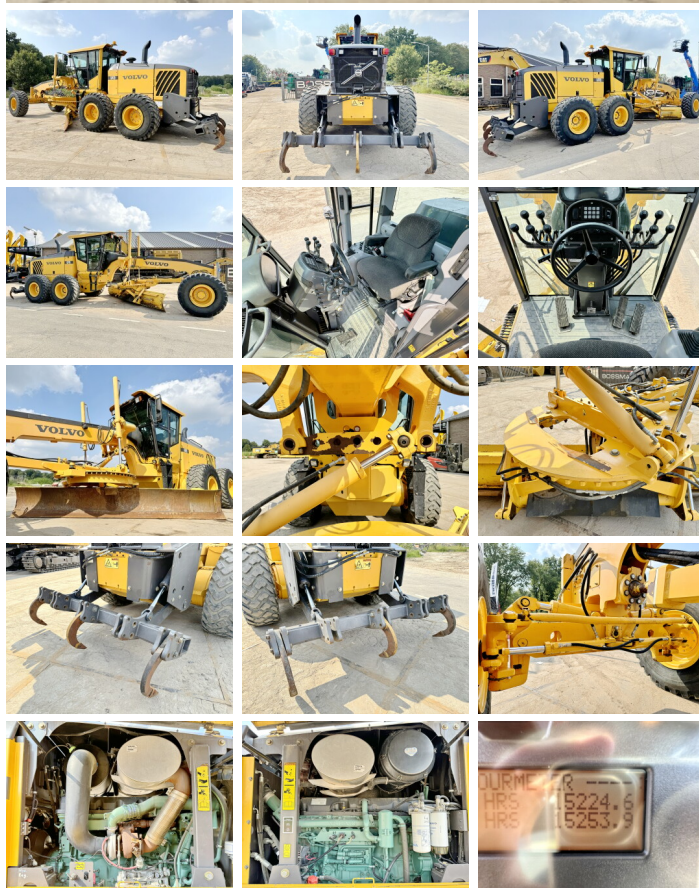

Volvo

Volvo G970 + RIPPER

BOSS
MACHINERY

€ 69.500 wy?czynny podatek

Rok **2015**
Numer referencyjny **BM005870**
Godziny **15.253**

Algemeen

Typ **G970**
Lokalizacja **Veldhoven, Netherlands**
Certificaat **EPA**
Opis **Available at Boss Machinery! This Volvo G970 Grader from 2015 has an engine power of 242 kW and counts 15253 operational hours. The total weight of this Volvo G970 is 20680 kg and the dimensions are 11.20 x 2.85 x 3.45. Furthermore, this G970 is equipped with Heated Cab, Beacon, Automatic Wipers, Airco, Dodatkowa funkcja hydrauliczna. The Volvo Grader also has a EPA marking. Do you want more information or do you want to try the Volvo G970 at our yard? Please let us know.**

Maten / Gewichten

Waga **20680**
Wymiary D*S*W **11.20 x 2.85 x 3.45**

Technische informatie

Konfiguracje dysków **6x4**

Motor informatie

Marka silnika **Volvo**
Model silnika **D9B**
Cylindry **6**
Turbo
Wydajno?? w kW **242**

Banden / Rupsen

50% 50% **20.5R25**
50% 50% **20.5R25**
50% 50% **20.5R25**

Opties

Heated Cab

Beacon

Automatic Wipers

Airco

Dodatkowa funkcja
hydrauliczna