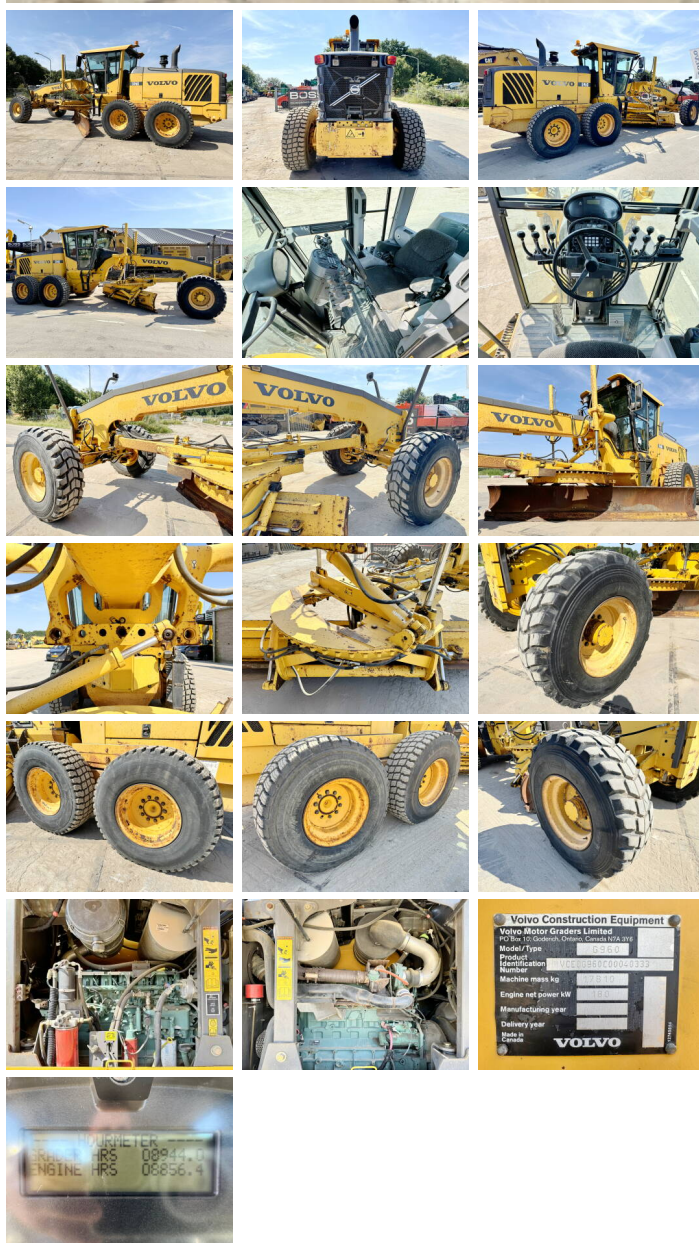

## Algemeen

Typ G960  
Lokalizacja Veldhoven, Netherlands  
Chassis nummer VCE0G960C00040333

Opis Available at Boss Machinery! This Volvo G960 Grader from 2007 has an engine power of 180 kW and counts 8944 operational hours. The total weight of this Volvo G960 is 17810 kg and the dimensions are 9.30 x 2.70 x 3.30 . Furthermore, this G960 is equipped with Beacon, Backup alarm, Airco, Heated Mirrors, Dodatkowa funkcja hydrauliczna. Do you want more information or do you want to try the Volvo G960 at our yard? Please let us know.

## Banden / Rupsen

80% 80% 17.5 R25  
80% 80% 17.5 R25  
80% 80% 17.5 R25