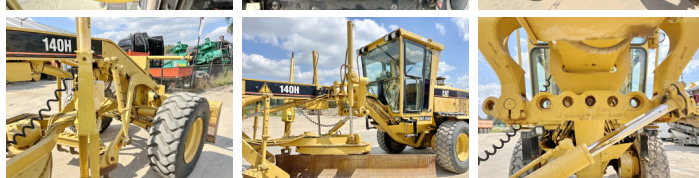

Caterpillar

Caterpillar 140H - CE CERTIFICATE

€ 84.500wy??czny podatek

Rok **2006**
Numer referencyjny **BM006001**

Algemeen

Typ 140H
Lokalizacja Veldhoven, Netherlands
Certificaat CE + EPA
Available at Boss Machinery! This Caterpillar 140H Grader from 2006 has an engine power of 162 kW and counts 0 operational hours. The total weight of this Caterpillar 140H is 21300 kg and the dimensions are 9.50 x 2.60 x 3.38 . Furthermore, this 140H is equipped with GPS Kit Trimble, Dodatkowa funkcja hydrauliczna. The Caterpillar Grader also has a CE + EPA marking. Do you want more information or do you want to try the Caterpillar 140H at our yard? Please let us know.

Maten / Gewichten

Waga 21300
Wymiary D*S*W 9.50 x 2.60 x 3.38

Technische informatie

Konfiguracje dysków 6x4

Motor informatie

Marka silnika Caterpillar
Model silnika 3176
Cylindry 6
Turbo
Wydajno?? w kW 162

Banden / Rupsen

90% 90% 17.5R25
70% 70% 17.5R25
70% 70% 17.5R25

BOSS
MACHINERY

Opties

GPS Kit

Dodatkowa funkcja
hydrauliczna

Trimble