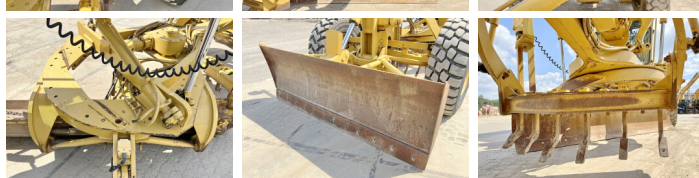

Caterpillar

Caterpillar 140H - CE CERTIFICATE

€ 84.500wy??czny podatek

Rok **2006**
Numer referencyjny **BM006001**

Algemeen

Typ 140H
Lokalizacja Veldhoven, Netherlands
Certificaat CE + EPA
Available at Boss Machinery! This Caterpillar 140H Grader from 2006 has an engine power of 162 kW and counts 0 operational hours. The total weight of this Caterpillar 140H is 21300 kg and the dimensions are 9.50 x 2.60 x 3.38 . Furthermore, this 140H is equipped with GPS Kit Trimble, Dodatkowa funkcja hydrauliczna. The Caterpillar Grader also has a CE + EPA marking. Do you want more information or do you want to try the Caterpillar 140H at our yard? Please let us know.

Maten / Gewichten

Waga 21300
Wymiary D*S*W 9.50 x 2.60 x 3.38

Technische informatie

Konfiguracje dysków 6x4

Motor informatie

Marka silnika Caterpillar
Model silnika 3176
Cylindry 6
Turbo
Wydajno?? w kW 162

Banden / Rupsen

90% 90% 17.5R25
70% 70% 17.5R25
70% 70% 17.5R25

BOSS
MACHINERY

Opties

GPS Kit

Dodatkowa funkcja
hydrauliczna

Trimble