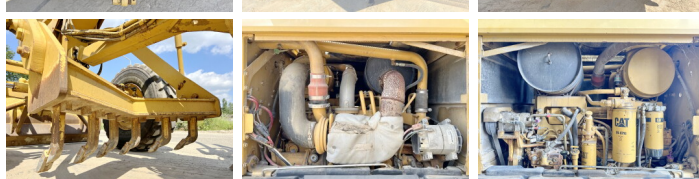

Caterpillar

Caterpillar 140H - CE CERTIFICATE

€ 84.500wy??czny podatek

Rok **2006**
Numer referencyjny **BM006001**

Algemeen

Typ 140H
Lokalizacja Veldhoven, Netherlands
Certificaat CE + EPA
Available at Boss Machinery! This Caterpillar 140H Grader from 2006 has an engine power of 162 kW and counts 0 operational hours. The total weight of this Caterpillar 140H is 21300 kg and the dimensions are 9.50 x 2.60 x 3.38 . Furthermore, this 140H is equipped with GPS Kit Trimble, Dodatkowa funkcja hydrauliczna. The Caterpillar Grader also has a CE + EPA marking. Do you want more information or do you want to try the Caterpillar 140H at our yard? Please let us know.

Banden / Rupsen

90% 90% 17.5R25
70% 70% 17.5R25
70% 70% 17.5R25

BOSS
MACHINERY

Opties

GPS Kit

Dodatkowa funkcja
hydrauliczna

Trimble