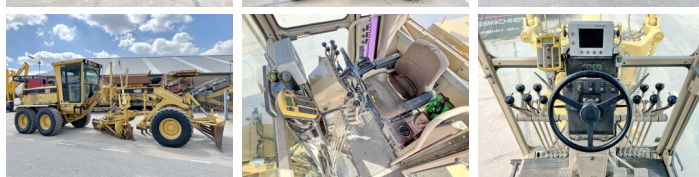

Caterpillar

Caterpillar 140H - CE CERTIFICATE

€ 84.500wy??czny podatek

Rok **2006**
Numer referencyjny **BM006001**

Algemeen

Typ 140H
Lokalizacja Veldhoven, Netherlands
Certificaat CE + EPA
Available at Boss Machinery! This Caterpillar 140H Grader from 2006 has an engine power of 162 kW and counts 0 operational hours. The total weight of this Caterpillar 140H is 21300 kg and the dimensions are 9.50 x 2.60 x 3.38 . Furthermore, this 140H is equipped with GPS Kit Trimble, Dodatkowa funkcja hydrauliczna. The Caterpillar Grader also has a CE + EPA marking. Do you want more information or do you want to try the Caterpillar 140H at our yard? Please let us know.

Maten / Gewichten

Waga 21300
Wymiary D*S*W 9.50 x 2.60 x 3.38

Technische informatie

Konfiguracje dysków 6x4

Motor informatie

Marka silnika Caterpillar
Model silnika 3176
Cylindry 6
Turbo
Wydajno?? w kW 162

Banden / Rupsen

90% 90% 17.5R25
70% 70% 17.5R25
70% 70% 17.5R25

BOSS
MACHINERY

Opties

GPS Kit

Dodatkowa funkcja
hydrauliczna

Trimble