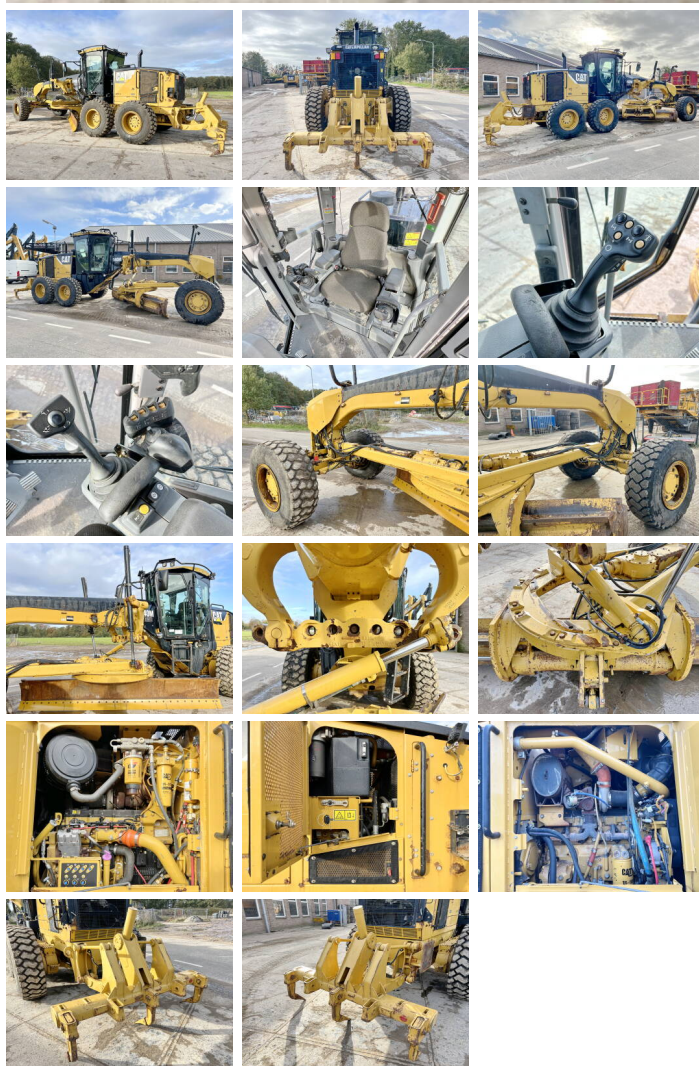

Caterpillar

Caterpillar 140M 6x6 + RIPPER

€ 84.500wy??czny podatek

Rok **2010**
Numer referencyjny **BM005220**
Godziny **15.403**

Algemeen

Typ **140M 6x6 + RIPPER**
Lokalizacja **Veldhoven, Netherlands**
Certificaat **EPA**

Opis

Available at Boss Machinery! This Caterpillar 140M 6x6 + RIPPER Grader from 2010 has an engine power of 159 kW and counts 15403 operational hours. The total weight of this Caterpillar 140M 6x6 + RIPPER is 17155 kg and the dimensions are 9.75 x 2.80 x 3.50. Furthermore, this 140M 6x6 + RIPPER is equipped with Heated Mirrors, Airco, Radio, Dodatkowa funkcja hydrauliczna. The Caterpillar Grader also has a EPA marking. Do you want more information or do you want to try the Caterpillar 140M 6x6 + RIPPER at our yard? Please let us know.

Maten / Gewichten

Waga **17155**
Wymiary D*S*W **9.75 x 2.80 x 3.50**

Technische informatie

Konfiguracje dysków **6 x 6**

Motor informatie

Marka silnika **Caterpillar**
Model silnika **C9**
Cylindry **6**
Turbo
Wydajno?? w kW **159**

Banden / Rupsen

BOSS
MACHINERY

30%	50%	17.5 R25
60%	30%	17.5 R25
60%	80%	17.5 R25

Opties

Heated Mirrors

Airco

Radio

Dodatkowa funkcja
hydrauliczna