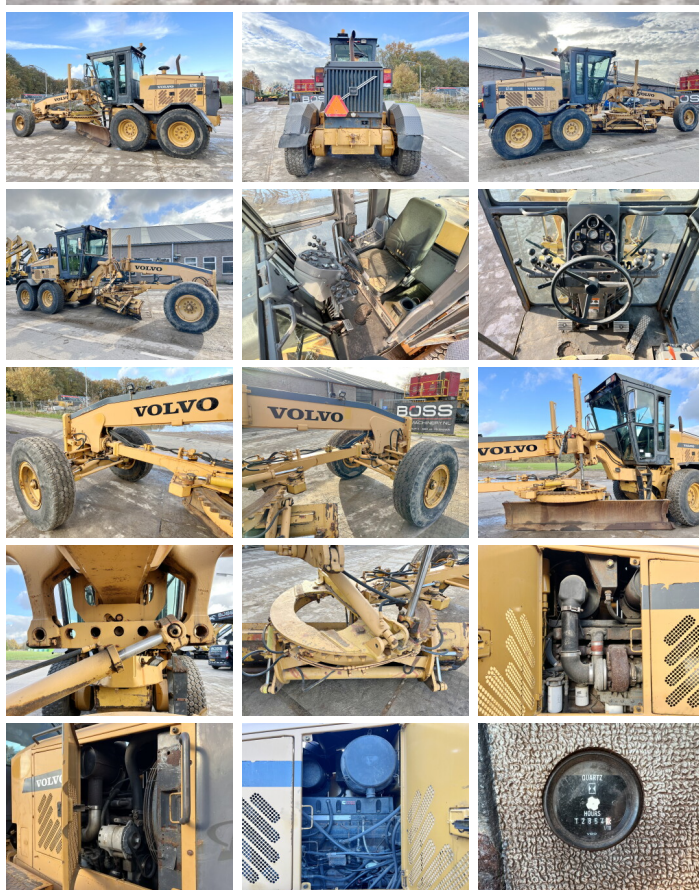

Volvo

Volvo G740B

BOSS
MACHINERY

€ 37.500 wy??czny podatek

Rok **2002**
Numer referencyjny **BM005494**
Godziny **12.854**

Algemeen

Typ **G740B**
Lokalizacja **Veldhoven, Netherlands**
Certificaat **EPA**

Opis

Available at Boss Machinery! This Volvo G740B Grader from 2002 has an engine power of 225 kW and counts 12854 operational hours. The total weight of this Volvo G740B is 16840 kg and the dimensions are 8.65 x 2.80 x 3.30. Furthermore, this G740B is equipped with Backup alarm, Radio, Beacon, Airco. The Volvo Grader also has a EPA marking. Do you want more information or do you want to try the Volvo G740B at our yard? Please let us know.

Maten / Gewichten

Wymiary D*S*W **8.65 x 2.80 x 3.30**
Waga **16840**

Technische informatie

Konfiguracje dysków **6 x 4**

Motor informatie

Marka silnika **Cummins**
Model silnika **M11**
Cylindry **6**
Turbo
Wydajno?? w kW **225**

Banden / Rupsen

60% 70% **17.5 R25**
70% 60% **17.5 R25**
50% 60% **17.5 R25**