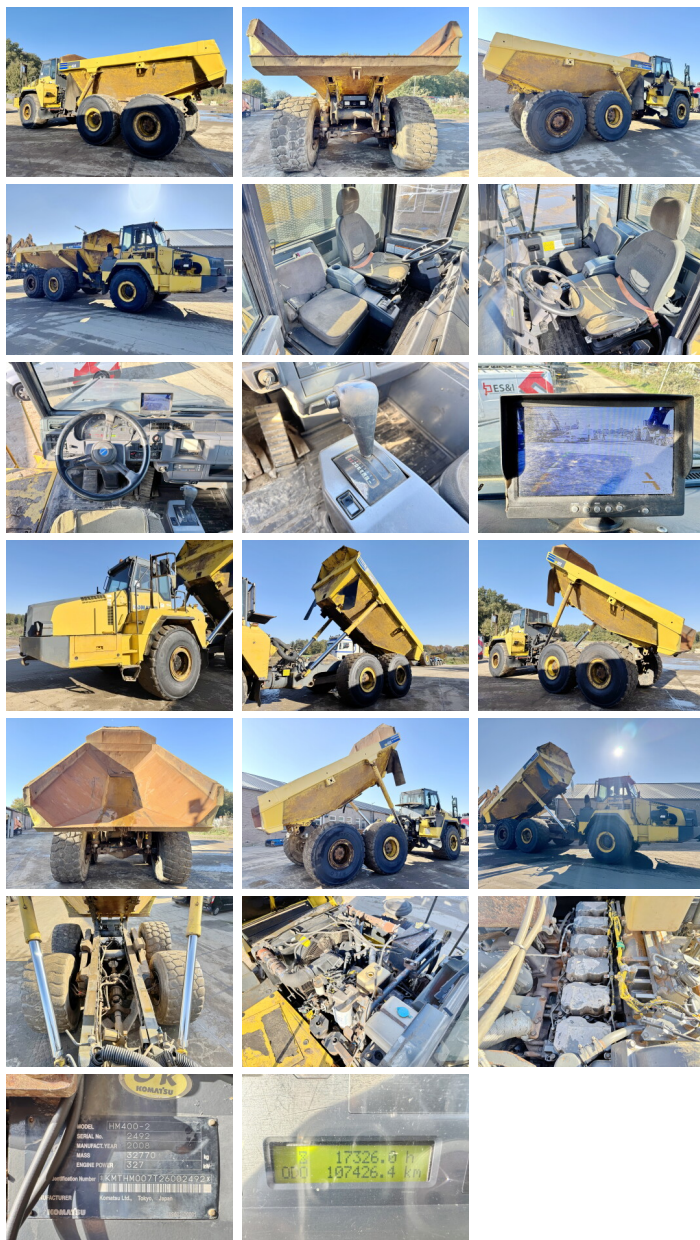

Komatsu

Komatsu HM400-2

BOSS
MACHINERY

€ 39.500wy??czny podatek

Rok **2008**
Numer referencyjny **BM006289**
Godziny **17.326**

Algemeen

Typ **HM400-2**
Lokalizacja **Veldhoven, Netherlands**
Dutch vehicle
Overig **Extra Tire + Rim Included**
Certificaat **CE + EPA**
Chassis nummer **KMTHM007T26002492**

Opis

Available at Boss Machinery! This Komatsu HM400-2 Dump Truck from 2008 has an engine power of 327 kW and counts 17326 operational hours. Always worked in The Netherlands. The total weight of this Komatsu HM400-2 is 32770 kg and the dimensions are 11.40 x 3.50 x 3.74 . Furthermore, this HM400-2 is equipped with Beacon, Heated Windscreen, Airco, Radio, Camera. The Komatsu Dump Truck also has a CE + EPA marking. Do you want more information or do you want to try the Komatsu HM400-2 at our yard? Please let us know.

Maten / Gewichten

Wymiary D*S*W **11.40 x 3.50 x 3.74**
Waga **32770**

Technische informatie

Konfiguracje dysków **6x6**

Motor informatie

Marka silnika **Komatsu**
Model silnika **SAA6D140E-5**
Cylindry **6**
Turbo
Wydajno?? w kW **327**