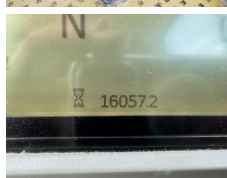

Caterpillar

Caterpillar 745C

BOSS
MACHINERY

€ 118.000 wy?czny podatek

Rok **2017**
Numer referencyjny **BC0225**
Godziny **16.057**

Algemeen

Typ **745C**
Lokalizacja **Veldhoven, Netherlands**
Certificaat **CE**
Chassis nummer **CAT0745CTTFK01613**

Opis
Available at Boss Machinery! This Caterpillar 745C Dump Truck from 2017 has an engine power of 376 kW and counts 16057 operational hours. The total weight of this Caterpillar 745C is 33246 kg and the dimensions are 11.40 x 3.45 x 4.05. Furthermore, this 745C is equipped with Radio, Camera, Airc0, Electrical Mirrors, Backup alarm, Centralne smarowanie. The Caterpillar Dump Truck also has a CE marking. Do you want more information or do you want to try the Caterpillar 745C at our yard? Please let us know.

Maten / Gewichten

Wymiary D*S*W **11.40 x 3.45 x 4.05**
Waga **33246 kg**
Maksymalna ?adowno?? **46500 kg**

Technische informatie

Konfiguracje dysków **6x6**

Motor informatie

Marka silnika **Caterpillar**
Model silnika **C18**
Cylindry **6**
Turbo
Wydajno?? w kW **376**

Banden / Rupsen

40% 40% **29.5R25**