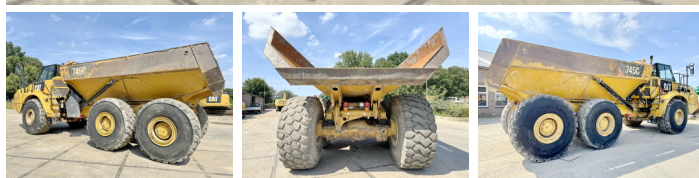

Caterpillar

Caterpillar 745C

BOSS
MACHINERY

€ 118.000 wy?czny podatek

Rok **2017**
Numer referencyjny **BC0225**
Godziny **16.057**

Algemeen

Typ **745C**
Lokalizacja **Veldhoven, Netherlands**
Certificaat **CE**
Chassis nummer **CAT0745CTTFK01613**

Opis
Available at Boss Machinery! This Caterpillar 745C Dump Truck from 2017 has an engine power of 376 kW and counts 16057 operational hours. The total weight of this Caterpillar 745C is 33246 kg and the dimensions are 11.40 x 3.45 x 4.05. Furthermore, this 745C is equipped with Radio, Camera, Airc0, Electrical Mirrors, Backup alarm, Centralne smarowanie. The Caterpillar Dump Truck also has a CE marking. Do you want more information or do you want to try the Caterpillar 745C at our yard? Please let us know.

Maten / Gewichten

Wymiary D*S*W **11.40 x 3.45 x 4.05**
Waga **33246 kg**
Maksymalna ?adowno?? **46500 kg**

Technische informatie

Konfiguracje dysków **6x6**

Motor informatie

Marka silnika **Caterpillar**
Model silnika **C18**
Cylindry **6**
Turbo
Wydajno?? w kW **376**

Banden / Rupsen

40% 40% **29.5R25**

40%	40%	29.5R25
40%	40%	29.5R25

Opties

Radio

Camera

Airco

Electrical Mirrors