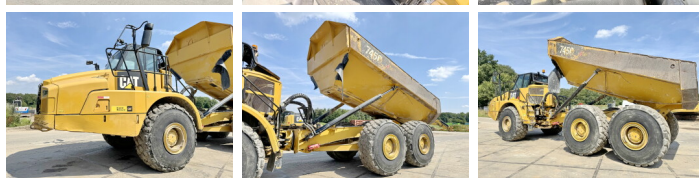

Caterpillar

Caterpillar 745C

BOSS
MACHINERY

€ 118.000 wy?czny podatek

Rok **2017**
Numer referencyjny **BC0225**
Godziny **16.057**

Algemeen

Typ **745C**
Lokalizacja **Veldhoven, Netherlands**
Certificaat **CE**
Chassis nummer **CAT0745CTTFK01613**

Opis
Available at Boss Machinery! This Caterpillar 745C Dump Truck from 2017 has an engine power of 376 kW and counts 16057 operational hours. The total weight of this Caterpillar 745C is 33246 kg and the dimensions are 11.40 x 3.45 x 4.05. Furthermore, this 745C is equipped with Radio, Camera, Airc0, Electrical Mirrors, Backup alarm, Centralne smarowanie. The Caterpillar Dump Truck also has a CE marking. Do you want more information or do you want to try the Caterpillar 745C at our yard? Please let us know.

Maten / Gewichten

Wymiary D*S*W **11.40 x 3.45 x 4.05**
Waga **33246 kg**
Maksymalna ?adowno?? **46500 kg**

Technische informatie

Konfiguracje dysków **6x6**

Motor informatie

Marka silnika **Caterpillar**
Model silnika **C18**
Cylindry **6**
Turbo
Wydajno?? w kW **376**

Banden / Rupsen

40% 40% **29.5R25**

40%	40%	29.5R25
40%	40%	29.5R25

Opties

Radio

Camera

Airco

Electrical Mirrors