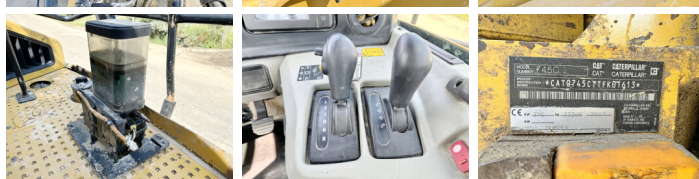

Caterpillar

Caterpillar 745C

BOSS
MACHINERY

€ 118.000 wy?czny podatek

Rok **2017**
Numer referencyjny **BC0225**
Godziny **16.057**

Algemeen

Typ **745C**
Lokalizacja **Veldhoven, Netherlands**
Certificaat **CE**
Chassis nummer **CAT0745CTTFK01613**

Opis
Available at Boss Machinery! This Caterpillar 745C Dump Truck from 2017 has an engine power of 376 kW and counts 16057 operational hours. The total weight of this Caterpillar 745C is 33246 kg and the dimensions are 11.40 x 3.45 x 4.05. Furthermore, this 745C is equipped with Radio, Camera, Airc0, Electrical Mirrors, Backup alarm, Centralne smarowanie. The Caterpillar Dump Truck also has a CE marking. Do you want more information or do you want to try the Caterpillar 745C at our yard? Please let us know.

Banden / Rupsen

40% 40% **29.5R25**

40%	40%	29.5R25
40%	40%	29.5R25

Opties

Radio

Camera

Airco

Electrical Mirrors