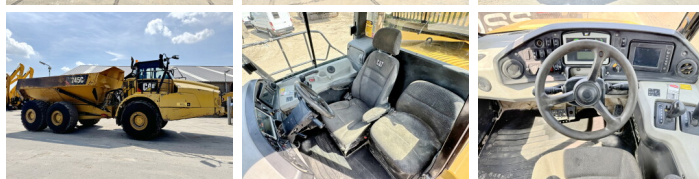

Caterpillar

Caterpillar 745C

BOSS
MACHINERY

€ 118.000 wy?czny podatek

Rok **2017**
Numer referencyjny **BC0225**
Godziny **16.057**

Algemeen

Typ **745C**
Lokalizacja **Veldhoven, Netherlands**
Certificaat **CE**
Chassis nummer **CAT0745CTTFK01613**

Opis
Available at Boss Machinery! This Caterpillar 745C Dump Truck from 2017 has an engine power of 376 kW and counts 16057 operational hours. The total weight of this Caterpillar 745C is 33246 kg and the dimensions are 11.40 x 3.45 x 4.05. Furthermore, this 745C is equipped with Radio, Camera, Airc0, Electrical Mirrors, Backup alarm, Centralne smarowanie. The Caterpillar Dump Truck also has a CE marking. Do you want more information or do you want to try the Caterpillar 745C at our yard? Please let us know.

Maten / Gewichten

Wymiary D*S*W **11.40 x 3.45 x 4.05**
Waga **33246 kg**
Maksymalna ?adowno?? **46500 kg**

Technische informatie

Konfiguracje dysków **6x6**

Motor informatie

Marka silnika **Caterpillar**
Model silnika **C18**
Cylindry **6**
Turbo
Wydajno?? w kW **376**

Banden / Rupsen

40% 40% **29.5R25**

40%	40%	29.5R25
40%	40%	29.5R25

Opties

Radio

Camera

Airco

Electrical Mirrors