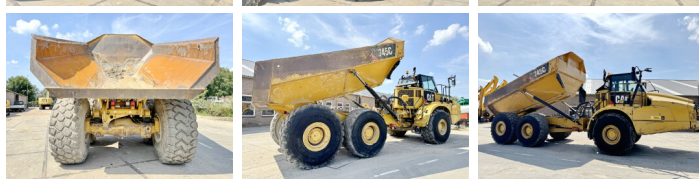

Caterpillar

Caterpillar 745C

BOSS
MACHINERY

€ 118.000 wy?czny podatek

Rok **2017**
Numer referencyjny **BC0225**
Godziny **16.057**

Algemeen

Typ **745C**
Lokalizacja **Veldhoven, Netherlands**
Certificaat **CE**
Chassis nummer **CAT0745CTTFK01613**

Opis
Available at Boss Machinery! This Caterpillar 745C Dump Truck from 2017 has an engine power of 376 kW and counts 16057 operational hours. The total weight of this Caterpillar 745C is 33246 kg and the dimensions are 11.40 x 3.45 x 4.05. Furthermore, this 745C is equipped with Radio, Camera, Airc0, Electrical Mirrors, Backup alarm, Centralne smarowanie. The Caterpillar Dump Truck also has a CE marking. Do you want more information or do you want to try the Caterpillar 745C at our yard? Please let us know.

Maten / Gewichten

Wymiary D*S*W **11.40 x 3.45 x 4.05**
Waga **33246 kg**
Maksymalna ?adowno?? **46500 kg**

Technische informatie

Konfiguracje dysków **6x6**

Motor informatie

Marka silnika **Caterpillar**
Model silnika **C18**
Cylindry **6**
Turbo
Wydajno?? w kW **376**

Banden / Rupsen

40% 40% **29.5R25**

40%	40%	29.5R25
40%	40%	29.5R25

Opties

Radio

Camera

Airco

Electrical Mirrors