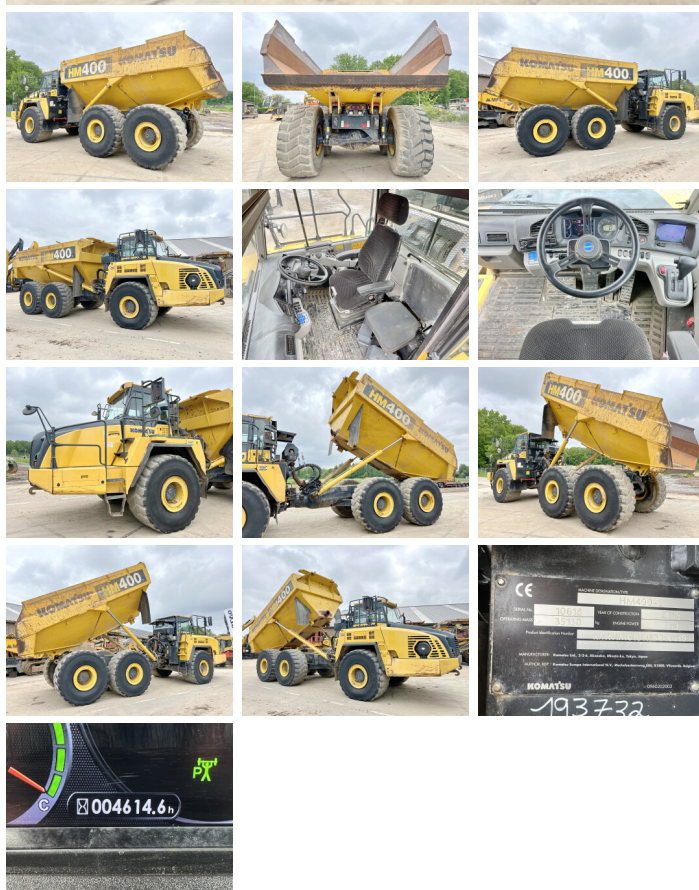

Komatsu

Komatsu HM400-5

BOSS
MACHINERY

Rok **2018**
Numer referencyjny **BM005774**
Godziny **4.615**

Algemeen

Typ HM400-5
Lokalizacja Veldhoven, Netherlands
Certificaat CE
Chassis nummer KMTHM016THD010618

Opis Available at Boss Machinery! This Komatsu HM400-5 Dump Truck from 2018 has an engine power of 353 kW and counts 4615 operational hours. The total weight of this Komatsu HM400-5 is 35130 kg and the dimensions are 11.20 x 3.60 x 3.85. Furthermore, this HM400-5 is equipped with Heated Seat, Radio, Beacon, Camera, Heated Cab, Airco, Heated Mirrors, Centralne smarowanie. The Komatsu Dump Truck also has a CE marking. Do you want more information or do you want to try the Komatsu HM400-5 at our yard? Please let us know.

Maten / Gewichten

Wymiary D*S*W 11.20 x 3.60 x 3.85
Waga 35130
Maksymalna ładowność 40000 kg

Technische informatie

Konfiguracja dysków 6x6

Motor informatie

Marka silnika Komatsu
Model silnika SAA6D140E-7
Cylindry 6
Turbo
Wydajność w kW 353

Banden / Rupsen

30% 40% 29.5R25
30% 40% 29.5R25
30% 20% 29.5R25

Opties

Heated Seat

Radio

Beacon

Camera

Heated Cab