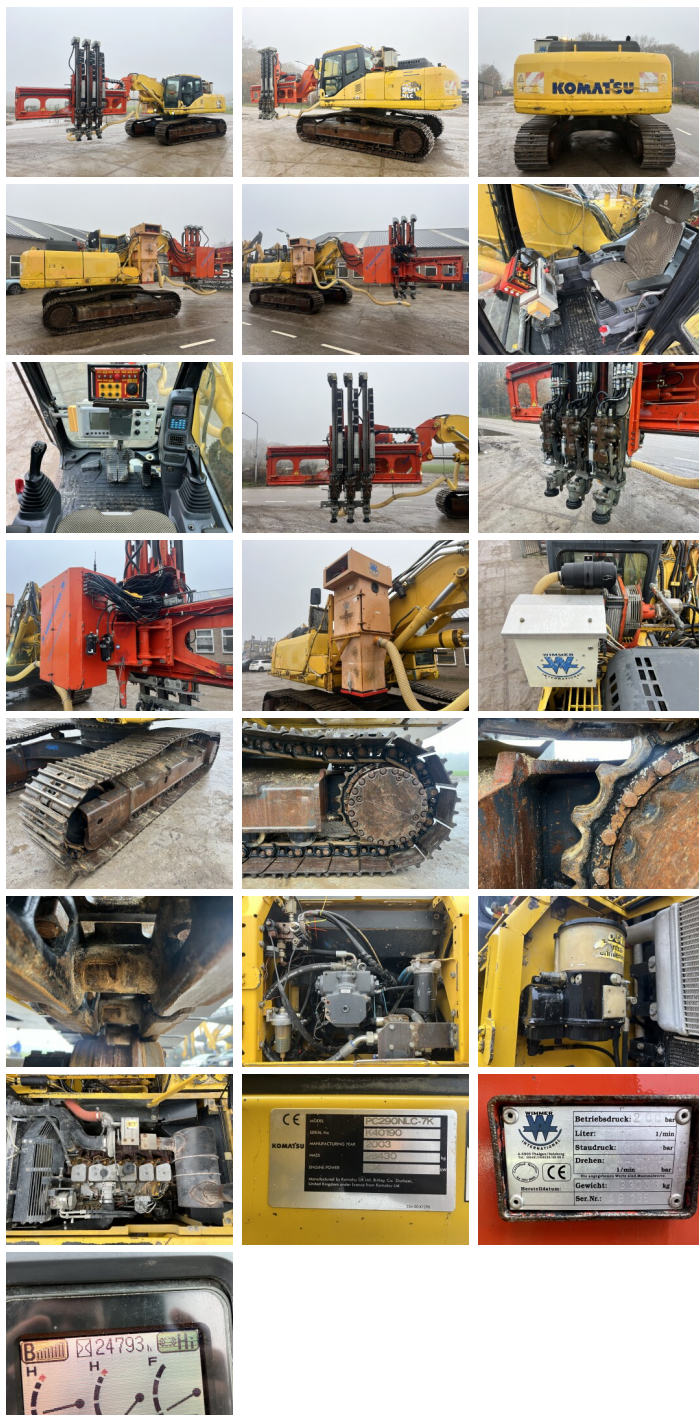

Komatsu

Komatsu PC290NLC-7K + Wimmer Jura Luna 3.100 Drill 2006

€ 69.500wy??czny podatek

Rok **2003**
Numer referencyjny **BM005484**
Godziny **24.793**

Algemeen

Typ PC290NLC-7K + Wimmer Jura Luna 3.100 Drill 2006
Lokalizacja Veldhoven, Netherlands
Certificaat CE
Chassis nummer K40190 + AB135

Opis Available at Boss Machinery! This Komatsu PC290NLC-7K + Wimmer Jura Luna 3.100 Drill 2006 Drill from 2003 has an engine power of 134 kW and counts 24793 operational hours. The total weight of this Komatsu PC290NLC-7K + Wimmer Jura Luna 3.100 Drill 2006 is 28430 kg and the dimensions are -. Furthermore, this PC290NLC-7K + Wimmer Jura Luna 3.100 Drill 2006 is equipped with Radio, Airco, Centralne smarowanie. The Komatsu Drill also has a CE marking. Do you want more information or do you want to try the Komatsu PC290NLC-7K + Wimmer Jura Luna 3.100 Drill 2006 at our yard? Please let us know.

Maten / Gewichten

Waga 28430

Motor informatie

Marka silnika Komatsu
Model silnika SAA6D102E-2
Cylindry 6
Turbo
Wydajno?? w kW 134

BOSS

MACHINERY