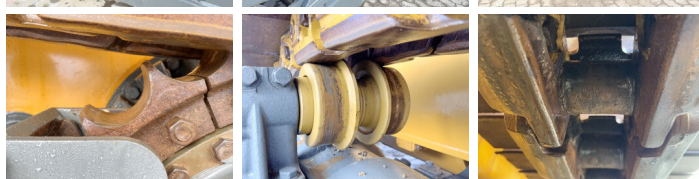

Liebherr

Liebherr PR756

BOSS
MACHINERY

€ 125.000 wy?czny podatek

Rok **2017**
Numer referencyjny **BM006337**
Godziny **10.433**

Algemeen

Typ **PR756**
Lokalizacja **Veldhoven, Netherlands**
Certificaat **CE**
Chassis nummer **VAUZ1312PZT015680**

Opis

Available at Boss Machinery! This Liebherr PR756 Dozer from 2017 has an engine power of 250 kW and counts 10433 operational hours. The total weight of this Liebherr PR756 is 41000 kg and the dimensions are 7.35 x 4.25 x 3.67. Furthermore, this PR756 is equipped with Radio, Air Suspension Seat, Airco, AdBlue, Parking Heater, Backup alarm. The Liebherr Dozer also has a CE marking. Do you want more information or do you want to try the Liebherr PR756 at our yard? Please let us know.

Maten / Gewichten

Wymiary D*S*W **7.35 x 4.25 x 3.67**
Waga **41000**

Motor informatie

Marka silnika **Liebherr**
Model silnika **D946 A7-04**
Cylindry **6**
Turbo
Wydajno?? w kW **250**

Banden / Rupsen

Sprocket% **60**
?a?cuch% **80**
P?yta % **90**
Szeroko?? p?yty **71 cm**

Opties