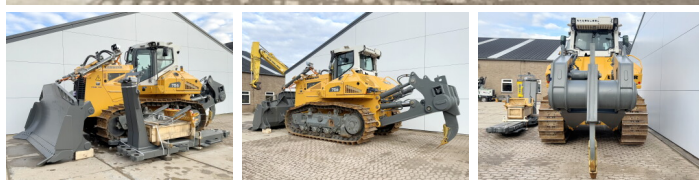

Liebherr

Liebherr PR756 05 Gen 8

BOSS
MACHINERY

€ 495.000 wy?czny podatek

Rok **2023**
Numer referencyjny **BM006326**
Godziny **68**

Algemeen

Typ PR756 05 Gen 8
Lokalizacja Veldhoven, Netherlands
Certificaat CE
Chassis nummer VAUZ1808HAT026762

Opis Available at Boss Machinery! This Liebherr PR756 05 Gen 8 Dozer from 2023 has an engine power of 260 kW and counts 68 operational hours. The total weight of this Liebherr PR756 05 Gen 8 is 41520 kg and the dimensions are 7.20 x 2.87 x 3.52. Furthermore, this PR756 05 Gen 8 is equipped with AdBlue, Camera, Parking Heater, Air Suspension Seat, Airco, Backup alarm. The Liebherr Dozer also has a CE marking. Do you want more information or do you want to try the Liebherr PR756 05 Gen 8 at our yard? Please let us know.

Maten / Gewichten

Waga 41520
Wymiary D*S*W 7.20 x 2.87 x 3.52

Motor informatie

Marka silnika Liebherr
Model silnika D946 A7-25
Cylindry 6
Turbo
Wydajno?? w kW 260

Banden / Rupsen

?a?cuch% 100
Sprocket% 100
P?yta % 100
Szeroko?? p?yty 66 cm