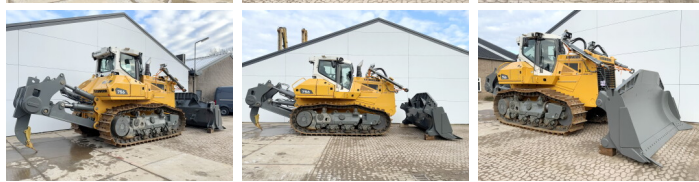

Liebherr

Liebherr PR756 05 Gen 8

BOSS
MACHINERY

€ 495.000 wy?czny podatek

Rok **2023**
Numer referencyjny **BM006326**
Godziny **68**

Algemeen

Typ PR756 05 Gen 8
Lokalizacja Veldhoven, Netherlands
Certificaat CE
Chassis nummer VAUZ1808HAT026762

Opis Available at Boss Machinery! This Liebherr PR756 05 Gen 8 Dozer from 2023 has an engine power of 260 kW and counts 68 operational hours. The total weight of this Liebherr PR756 05 Gen 8 is 41520 kg and the dimensions are 7.20 x 2.87 x 3.52. Furthermore, this PR756 05 Gen 8 is equipped with AdBlue, Camera, Parking Heater, Air Suspension Seat, Airco, Backup alarm. The Liebherr Dozer also has a CE marking. Do you want more information or do you want to try the Liebherr PR756 05 Gen 8 at our yard? Please let us know.

Maten / Gewichten

Waga 41520
Wymiary D*S*W 7.20 x 2.87 x 3.52

Motor informatie

Marka silnika Liebherr
Model silnika D946 A7-25
Cylindry 6
Turbo
Wydajno?? w kW 260

Banden / Rupsen

?a?cuch% 100
Sprocket% 100
P?yta % 100
Szeroko?? p?yty 66 cm