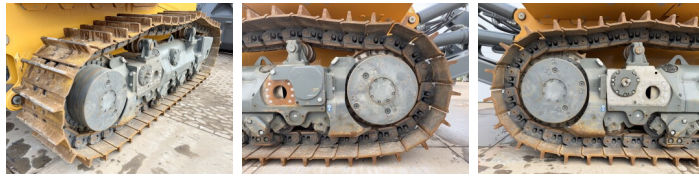

Liebherr

Liebherr PR756 05 Gen 8

BOSS
MACHINERY

€ 495.000 wy?czny podatek

Rok **2023**
Numer referencyjny **BM006326**
Godziny **68**

Algemeen

Typ PR756 05 Gen 8
Lokalizacja Veldhoven, Netherlands
Certificaat CE
Chassis nummer VAUZ1808HAT026762

Opis Available at Boss Machinery! This Liebherr PR756 05 Gen 8 Dozer from 2023 has an engine power of 260 kW and counts 68 operational hours. The total weight of this Liebherr PR756 05 Gen 8 is 41520 kg and the dimensions are 7.20 x 2.87 x 3.52. Furthermore, this PR756 05 Gen 8 is equipped with AdBlue, Camera, Parking Heater, Air Suspension Seat, Airco, Backup alarm. The Liebherr Dozer also has a CE marking. Do you want more information or do you want to try the Liebherr PR756 05 Gen 8 at our yard? Please let us know.

Maten / Gewichten

Waga 41520
Wymiary D*S*W 7.20 x 2.87 x 3.52

Motor informatie

Marka silnika Liebherr
Model silnika D946 A7-25
Cylindry 6
Turbo
Wydajno?? w kW 260

Banden / Rupsen

?a?cuch% 100
Sprocket% 100
P?yta % 100
Szeroko?? p?yty 66 cm