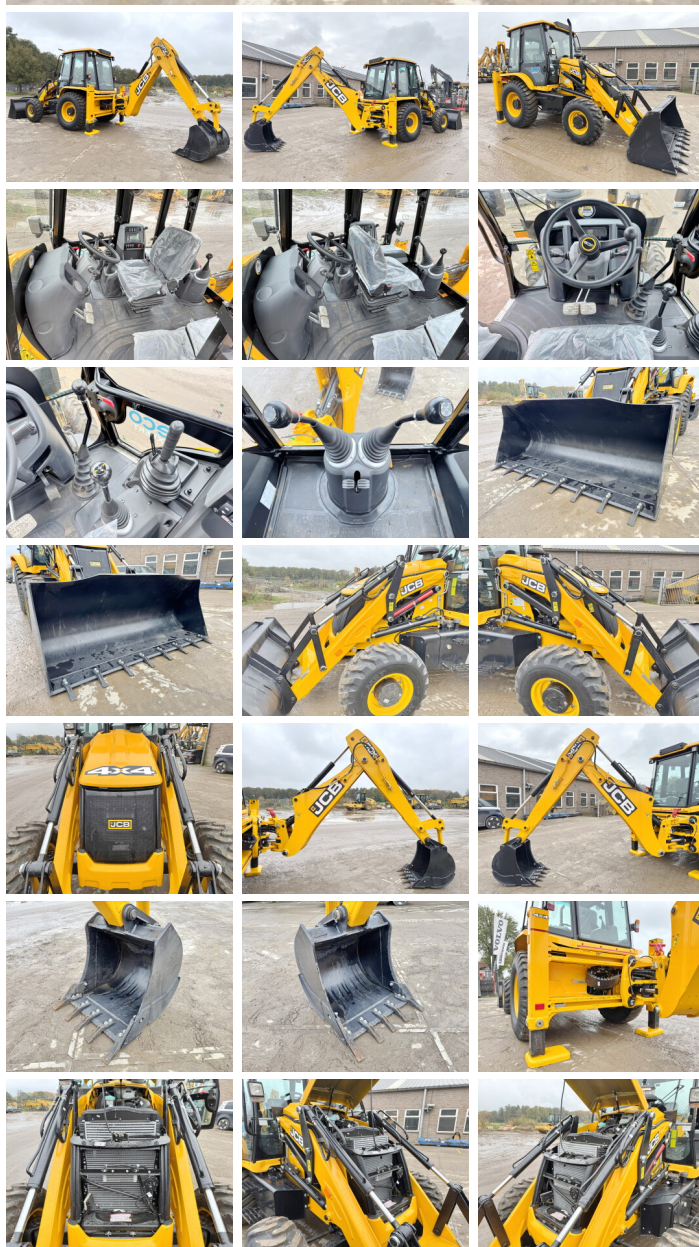

JCB

JCB 3DX / 3CX Plus Eco Xpert 4WD

BOSS
MACHINERY

€ 49.500wy??czny podatek

Rok **2024**
Numer referencyjny **BM006166**
Godziny **5**

Algemeen

Typ 3DX / 3CX Plus Eco Xpert 4WD
Lokalizacja Veldhoven, Netherlands
Opis Available at Boss Machinery! This used JCB 3DX / 3CX Plus Eco Xpert 4WD Backhoe Loader from 2024 has an engine power of 55 kW and counts 5 operational hours. The total weight of this JCB 3DX / 3CX Plus Eco Xpert 4WD is 7460 kg and the dimensions are 5.55 x 2.50 x 3.00. Furthermore, this 3DX / 3CX Plus Eco Xpert 4WD is equipped with HP Hammer Lines, Radio. Do you want more information or do you want to try the JCB 3DX / 3CX Plus Eco Xpert 4WD at our yard? Please let us know.

Maten / Gewichten

Waga 7460
Wymiary D*S*W 5.55 x 2.50 x 3.00

Technische informatie

Fuel Tank: 128L
Konfiguracje dysków 4 x 4

Motor informatie

Marka silnika JCB
Model silnika 444TA4-55
Cylindry 4
Turbo
Wydajno?? w kW 55

Banden / Rupsen

100% 100% 12.5-18