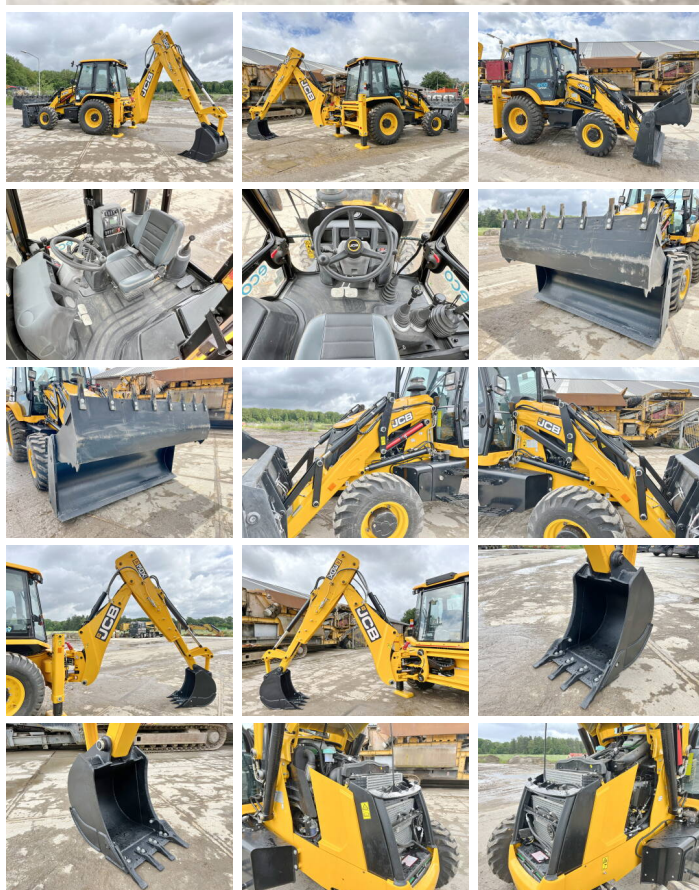

JCB

JCB 3DX / 3CX Super Eco Xpert - Telescopic Boom

BOSS
MACHINERY

€ 64.500wy??czny podatek

Rok **2024**
Numer referencyjny **BM006013**
Godziny **4**

Algemeen

Typ 3DX / 3CX Super Eco Xpert
4WD - Telescopic Boom
Lokalizacja Veldhoven, Netherlands
Certificaat NOT FOR SALE IN EU /
NO CE MARK
Opis Available at Boss Machinery!
This used JCB 3DX / 3CX Super Eco Xpert
4WD - Telescopic Boom Backhoe Loader
from 2024 has an engine power of 55
kW and counts 4 operational hours.
The total weight of this JCB 3DX / 3CX
Super Eco Xpert 4WD - Telescopic Boom
is 7460 kg and the dimensions are 5.80 x
2.42 x 3.00. Furthermore, this 3DX /
3CX Super Eco Xpert 4WD - Telescopic
Boom is equipped with HP Hammer Lines,
Airco, Telescopic Arm, Radio. The JCB
Backhoe Loader also has a NOT FOR SALE
IN EU / NO CE MARK marking. Do you
want more information or do you want to
try the JCB 3DX / 3CX Super Eco Xpert
4WD - Telescopic Boom at our yard? Please
let us know.

Maten / Gewichten

Waga 7460
Wymiary D*S*W 5.80 x 2.42 x 3.00

Technische informatie

Fuel Tank: 128L
Konfiguracje dysków 4 x 4

Motor informatie

Marka silnika	JCB
Model silnika	444TA4-55
Cylindry	4
Turbo	
Wydajno?? w kW	55

Banden / Rupsen

100%	100%	12.5-18
100%	100%	16.9-28

Opties

HP Hammer Lines
Airco
Telescopic Arm
Radio