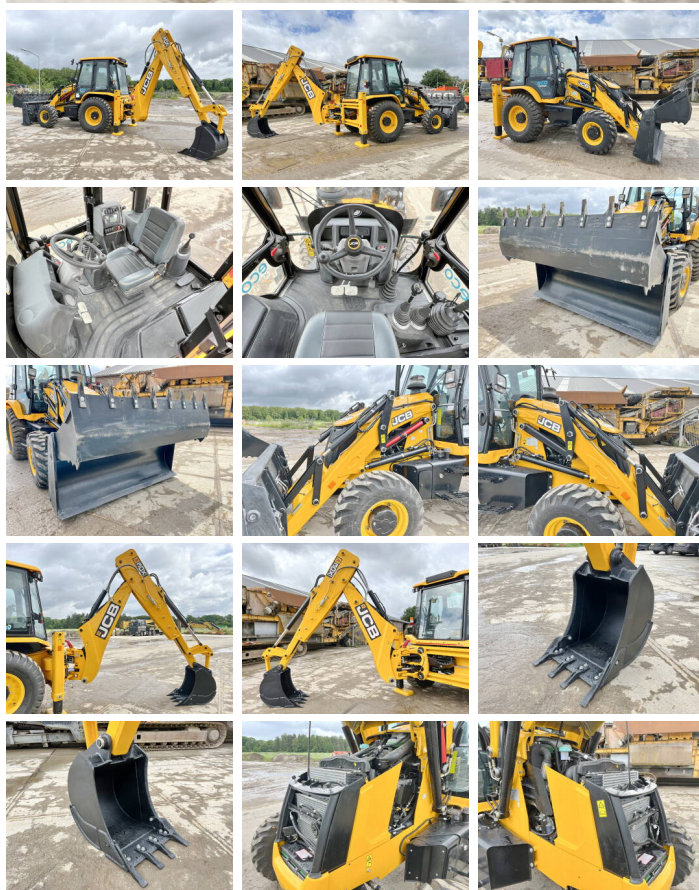

JCB

JCB 3DX / 3CX Super Eco Xpert - Telescopic Boom

€ 64.500wy??czny podatek

Rok **2024**
Numer referencyjny **BM005937**
Godziny **4**

Algemeen

Typ 3DX / 3CX Super Eco Xpert
4WD - Telescopic Boom
Lokalizacja Veldhoven, Netherlands
Certificaat NOT FOR SALE IN EU /
NO CE MARK
Opis Available at Boss Machinery!
This used JCB 3DX / 3CX Super Eco Xpert
4WD - Telescopic Boom Backhoe Loader
from 2024 has an engine power of 55
kW and counts 4 operational hours.
The total weight of this JCB 3DX / 3CX
Super Eco Xpert 4WD - Telescopic Boom
is 7460 kg and the dimensions are 5.80 x
2.42 x 3.00. Furthermore, this 3DX /
3CX Super Eco Xpert 4WD - Telescopic
Boom is equipped with Airco, Telescopic
Arm, Radio, HP Hammer Lines.
The JCB Backhoe Loader also has a NOT
FOR SALE IN EU / NO CE MARK marking.
Do you want more information or do you
want to try the JCB 3DX / 3CX Super Eco
Xpert 4WD - Telescopic Boom at our
yard? Please let us know.

Maten / Gewichten

Waga 7460
Wymiary D*S*W 5.80 x 2.42 x 3.00

Technische informatie

Fuel Tank: 128L
Konfiguracje dysków 4 x 4

Motor informatie

BOSS
MACHINERY

Marka silnika	JCB
Model silnika	444TA4-55
Cylindry	4
Turbo	
Wydajno?? w kW	55

Banden / Rupsen

100%	100%	12.5-18
100%	100%	16.9-28

Opties

Airco
Telescopic Arm
Radio
HP Hammer Lines