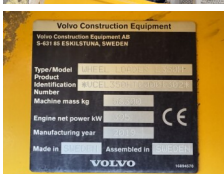

Volvo

Volvo L350H

€ 215.000escl.

Anno **2019**
Numero di riferimento **BM006500**
Ore **12.160**

Algemeen

Genere **L350H**
Posizione **Veldhoven, Netherlands**
Dutch vehicle
Certificaat **CE**
Chassis nummer **VCEL350H00001302**

Descrizione

Available at Boss Machinery! This Volvo L350H Wheel Loader from 2019 has an engine power of 395 kW and counts 12160 operational hours. Always worked in The Netherlands. The total weight of this Volvo L350H is 56300 kg and the dimensions are 11.60 x 3.90 x 4.11. Furthermore, this L350H is equipped with Radio, CDC Steering, AdBlue, Pressurised Cabin, Bluetooth, Heated Seat, Aria condizionata, Beacon, Ingrassaggio centralizzato. The Volvo Wheel Loader also has a CE marking. Do you want more information or do you want to try the Volvo L350H at our yard? Please let us know.

Maten / Gewichten

Dimensioni L*L*A **11.60 x 3.90 x 4.11**
Peso **56300**

Technische informatie

Guidare le configurazioni **4x4**

Motor informatie

Marchio del motore **Volvo**
?????????? ?????? **D16J**
Cilindri **6**
Turbo
Capacità in kW **395**

BOSS

MACHINERY