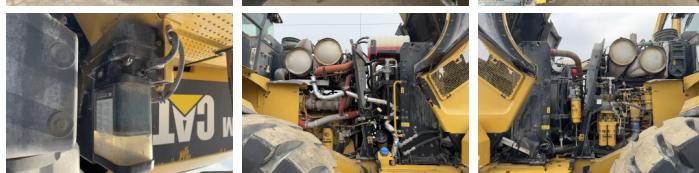

Caterpillar

Caterpillar 972M

BOSS
MACHINERY

€ 119.000escl.

Anno **2016**
Numero di riferimento **BM006502**
Ore **6.964**

Algemeen

Genere **972M**
Posizione **Veldhoven, Netherlands**
Certificaat **CE**
Chassis nummer **CAT0972MCJPR00805**

Descrizione

Available at Boss Machinery! This Caterpillar 972M Wheel Loader from 2016 has an engine power of 247 kW and counts 6964 operational hours. The total weight of this Caterpillar 972M is 24800 kg and the dimensions are 9.60 x 3.30 x 3.58. Furthermore, this 972M is equipped with Joystick steering, Bluetooth, Aria condizionata, Electrical Mirrors, Radio, Camera, Heated Seat, Backup alarm, Air Suspension Seat, Electrical Opening Door, Parking sensors, Heated Mirrors, Beacon, AdBlue, Climate Control, Sospensione dell'asta, Ingrassaggio centralizzato. The Caterpillar Wheel Loader also has a CE marking. Do you want more information or do you want to try the Caterpillar 972M at our yard? Please let us know.

Maten / Gewichten

Dimensioni L*L*A **9.60 x 3.30 x 3.58**
Peso **24800**

Technische informatie

German Machine
Guidare le configurazioni **4x4**

Motor informatie

Marchio del motore **Caterpillar**
?????????? ?????? **C9.3**
Cilindri **6**