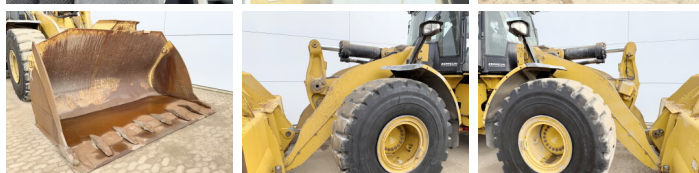

Caterpillar

Caterpillar 972M

BOSS
MACHINERY

€ 119.000escl.

Anno **2016**
Numero di riferimento **BM006502**
Ore **6.964**

Algemeen

Genere **972M**
Posizione **Veldhoven, Netherlands**
Certificaat **CE**
Chassis nummer **CAT0972MCJPR00805**

Descrizione

Available at Boss Machinery! This Caterpillar 972M Wheel Loader from 2016 has an engine power of 247 kW and counts 6964 operational hours. The total weight of this Caterpillar 972M is 24800 kg and the dimensions are 9.60 x 3.30 x 3.58. Furthermore, this 972M is equipped with Joystick steering, Bluetooth, Aria condizionata, Electrical Mirrors, Radio, Camera, Heated Seat, Backup alarm, Air Suspension Seat, Electrical Opening Door, Parking sensors, Heated Mirrors, Beacon, AdBlue, Climate Control, Sospensione dell'asta, Ingrassaggio centralizzato. The Caterpillar Wheel Loader also has a CE marking. Do you want more information or do you want to try the Caterpillar 972M at our yard? Please let us know.

Maten / Gewichten

Dimensioni L*L*A **9.60 x 3.30 x 3.58**
Peso **24800**

Technische informatie

German Machine
Guidare le configurazioni **4x4**

Motor informatie

Marchio del motore **Caterpillar**
?????????? ?????? **C9.3**
Cilindri **6**