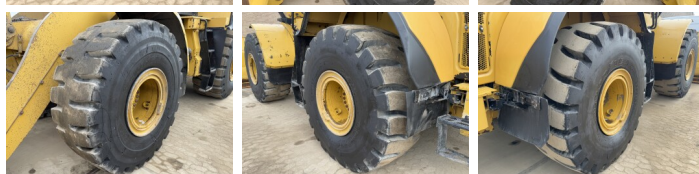

Caterpillar

Caterpillar 972M

BOSS
MACHINERY

€ 119.000escl.

Anno **2016**
Numero di riferimento **BM006502**
Ore **6.964**

Algemeen

Genere **972M**
Posizione **Veldhoven, Netherlands**
Certificaat **CE**
Chassis nummer **CAT0972MCJPR00805**

Descrizione

Available at Boss Machinery! This Caterpillar 972M Wheel Loader from 2016 has an engine power of 247 kW and counts 6964 operational hours. The total weight of this Caterpillar 972M is 24800 kg and the dimensions are 9.60 x 3.30 x 3.58. Furthermore, this 972M is equipped with Joystick steering, Bluetooth, Aria condizionata, Electrical Mirrors, Radio, Camera, Heated Seat, Backup alarm, Air Suspension Seat, Electrical Opening Door, Parking sensors, Heated Mirrors, Beacon, AdBlue, Climate Control, Sospensione dell'asta, Ingrassaggio centralizzato. The Caterpillar Wheel Loader also has a CE marking. Do you want more information or do you want to try the Caterpillar 972M at our yard? Please let us know.

Turbo
Capacità in kW 247

Banden / Rupsen

80% 80% 26.5R25 Bridgestone
90% 90% 26.5R25 Good Year

Opties

Joystick steering
Bluetooth
Aria condizionata
Electrical Mirrors
Radio
Camera
Heated Seat
Backup alarm
Air Suspension Seat
Electrical Opening Door
Parking sensors
Heated Mirrors
Beacon
AdBlue
Climate Control
Sospensione dell'asta
Ingrassaggio centralizzato