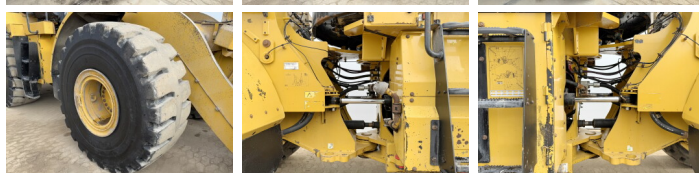

Caterpillar

Caterpillar 972M

BOSS
MACHINERY

€ 119.000escl.

Anno **2016**
Numero di riferimento **BM006502**
Ore **6.964**

Algemeen

Genere **972M**
Posizione **Veldhoven, Netherlands**
Certificaat **CE**
Chassis nummer **CAT0972MCJPR00805**

Descrizione

Available at Boss Machinery! This Caterpillar 972M Wheel Loader from 2016 has an engine power of 247 kW and counts 6964 operational hours. The total weight of this Caterpillar 972M is 24800 kg and the dimensions are 9.60 x 3.30 x 3.58. Furthermore, this 972M is equipped with Joystick steering, Bluetooth, Aria condizionata, Electrical Mirrors, Radio, Camera, Heated Seat, Backup alarm, Air Suspension Seat, Electrical Opening Door, Parking sensors, Heated Mirrors, Beacon, AdBlue, Climate Control, Sospensione dell'asta, Ingrassaggio centralizzato. The Caterpillar Wheel Loader also has a CE marking. Do you want more information or do you want to try the Caterpillar 972M at our yard? Please let us know.

Turbo
Capacità in kW 247

Banden / Rupsen

80% 80% 26.5R25 Bridgestone
90% 90% 26.5R25 Good Year

Opties

Joystick steering
Bluetooth
Aria condizionata
Electrical Mirrors
Radio
Camera
Heated Seat
Backup alarm
Air Suspension Seat
Electrical Opening Door
Parking sensors
Heated Mirrors
Beacon
AdBlue
Climate Control
Sospensione dell'asta
Ingrassaggio centralizzato