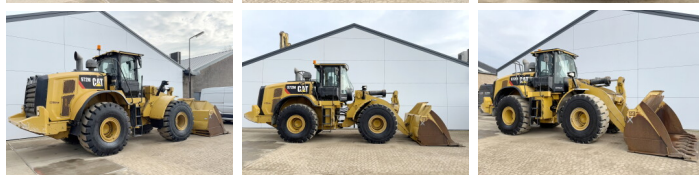

Caterpillar

Caterpillar 972M

BOSS
MACHINERY

€ 119.000escl.

Anno **2016**
Numero di riferimento **BM006502**
Ore **6.964**

Algemeen

Genere **972M**
Posizione **Veldhoven, Netherlands**
Certificaat **CE**
Chassis nummer **CAT0972MCJPR00805**

Descrizione

Available at Boss Machinery! This Caterpillar 972M Wheel Loader from 2016 has an engine power of 247 kW and counts 6964 operational hours. The total weight of this Caterpillar 972M is 24800 kg and the dimensions are 9.60 x 3.30 x 3.58. Furthermore, this 972M is equipped with Joystick steering, Bluetooth, Aria condizionata, Electrical Mirrors, Radio, Camera, Heated Seat, Backup alarm, Air Suspension Seat, Electrical Opening Door, Parking sensors, Heated Mirrors, Beacon, AdBlue, Climate Control, Sospensione dell'asta, Ingrassaggio centralizzato. The Caterpillar Wheel Loader also has a CE marking. Do you want more information or do you want to try the Caterpillar 972M at our yard? Please let us know.

Maten / Gewichten

Dimensioni L*L*A **9.60 x 3.30 x 3.58**
Peso **24800**

Technische informatie

German Machine
Guidare le configurazioni **4x4**

Motor informatie

Marchio del motore **Caterpillar**
?????????? ?????? **C9.3**
Cilindri **6**