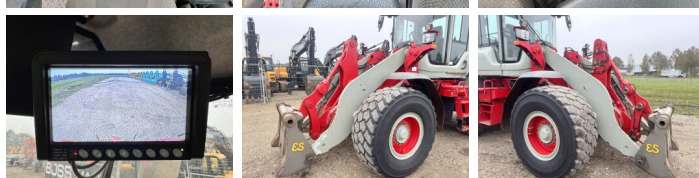

Volvo

Volvo L70H

BOSS

MACHINERY

Anno **2017**
Numero di riferimento **BM006268**
Ore **13.382**

Algemeen

Genere **L70H**
Posizione **Veldhoven, Netherlands**

Dutch vehicle
Certificaat **CE**
Chassis nummer **VCE0L70HJ00012710**

Descrizione

Available at Boss Machinery! This Volvo L70H Wheel Loader from 2017 has an engine power of 127 kW and counts 13382 operational hours. Always worked in The Netherlands. The total weight of this Volvo L70H is 15500 kg and the dimensions are 6.40 x 2.50 x 3.50. Furthermore, this L70H is equipped with Heated Seat, Bluetooth, Beacon, Camera, Pressurised Cabin, Heated Cab, Heated Mirrors, Attacco rapido, Aria condizionata, 3rd Function , AdBlue, Climate Control, Electrical Mirrors, Radio, BSS, CDC Steering, Funzione idraulica supplementare, Sospensione dell'asta, Ingrassaggio centralizzato. The Volvo Wheel Loader also has a CE marking. Do you want more information or do you want to try the Volvo L70H at our yard? Please let us know.

Maten / Gewichten

Peso **15500**
Dimensioni L*L*A **6.40 x 2.50 x 3.50**

Technische informatie

Guidare le configurazioni **4x4**

Motor informatie

Marchio del motore **Volvo**
????????? ?????
Cilindri **6**
Turbo
Capacità in kW **127**